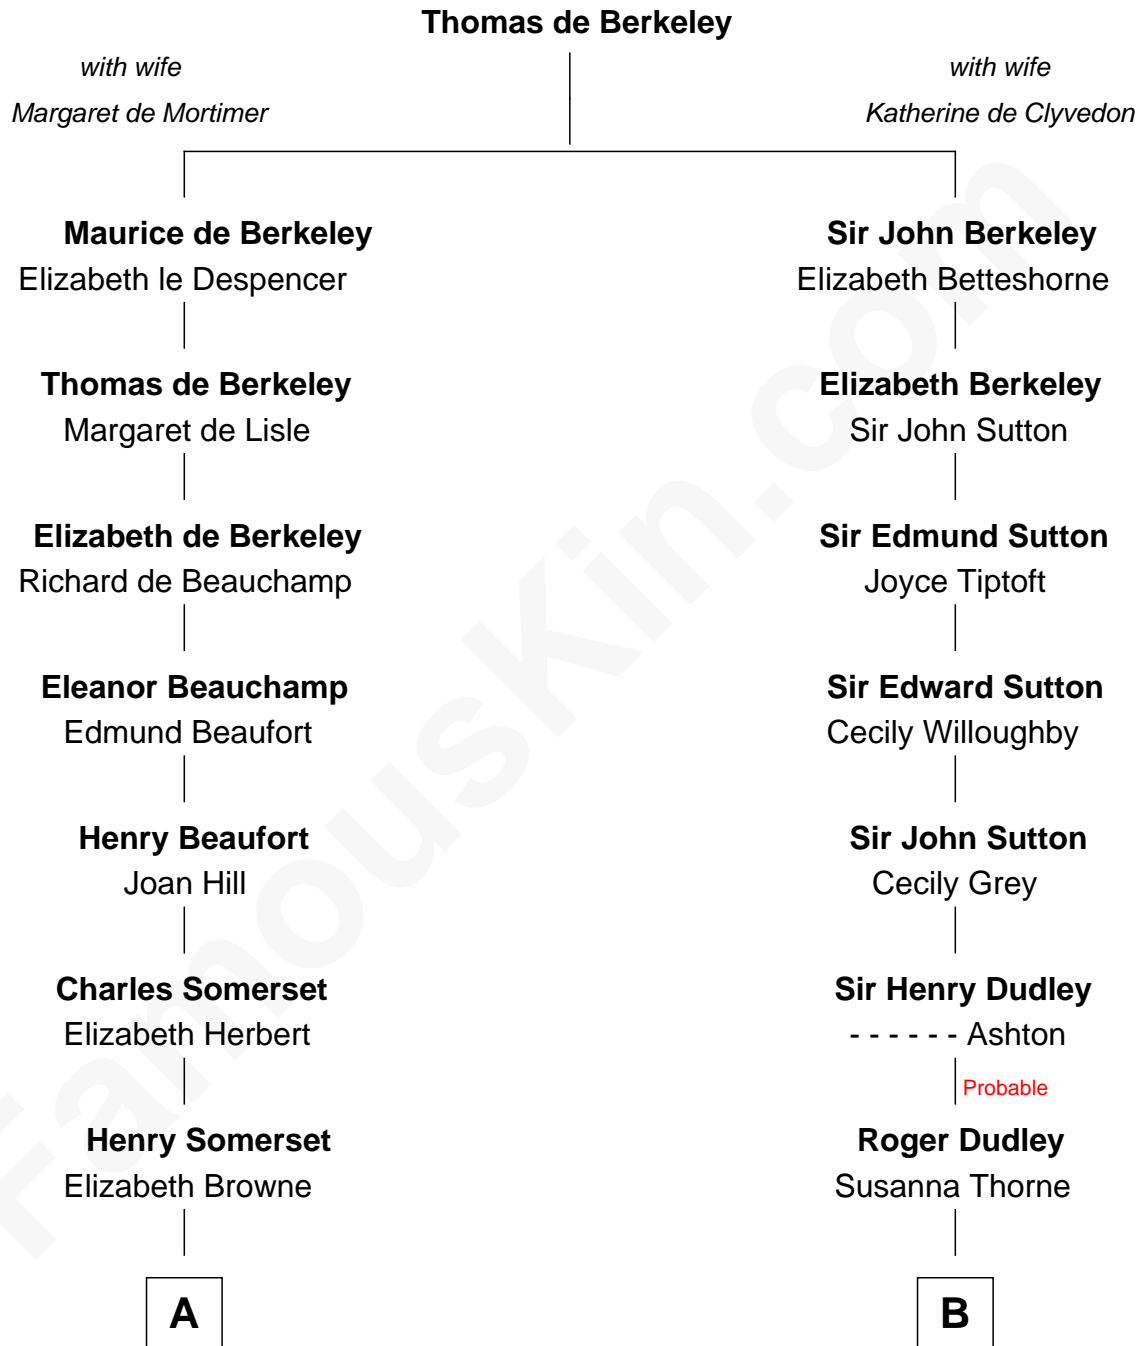

## Relationship Chart of

**Lt. Gen. James Brudenell**

*Leader of the "Charge of the Light Brigade"*

16th cousin 1 time removed of

**Humphrey Bogart**

*Movie Actor*

**A**

**Lucy Somerset**

John Neville

**Dorothy Neville**

Sir Thomas Cecil

**Sir William Cecil**

Elizabeth Drury

**Anne Cecil**

Henry Grey

**Diana Grey**

Robert Bruce

**Thomas Bruce**

Elizabeth Seymour

**Elizabeth Bruce**

George Brudenell

**Robert Brudenell**

Anne Bishopp

**Robert Brudenell**