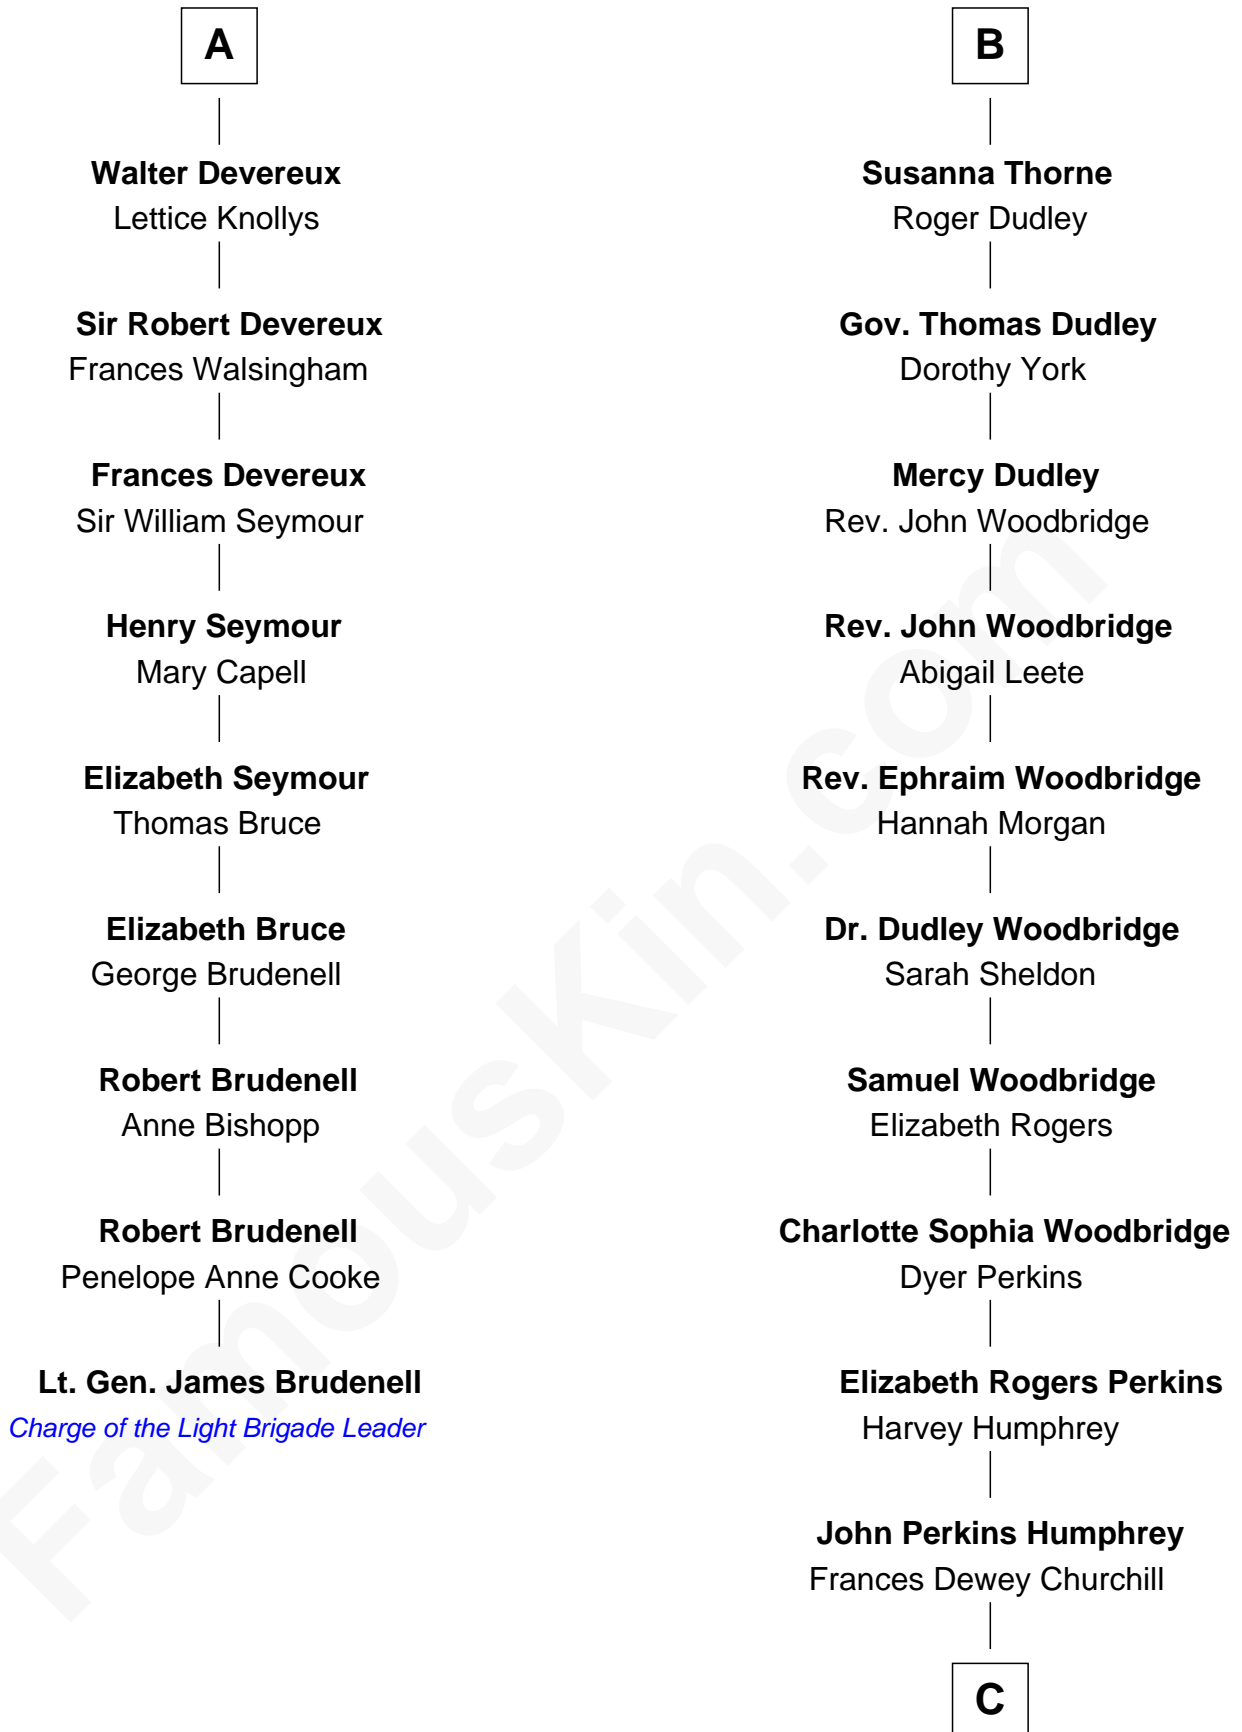

FamousKin.com

Relationship Chart of

Lt. Gen. James Brudenell

Leader of the "Charge of the Light Brigade"

15th cousin 3 times removed of

Humphrey Bogart

Movie Actor

C

Maud Humphrey
Dr. Belmont Deforest Bogart

Humphrey Bogart
Movie Actor

FamousKin.com