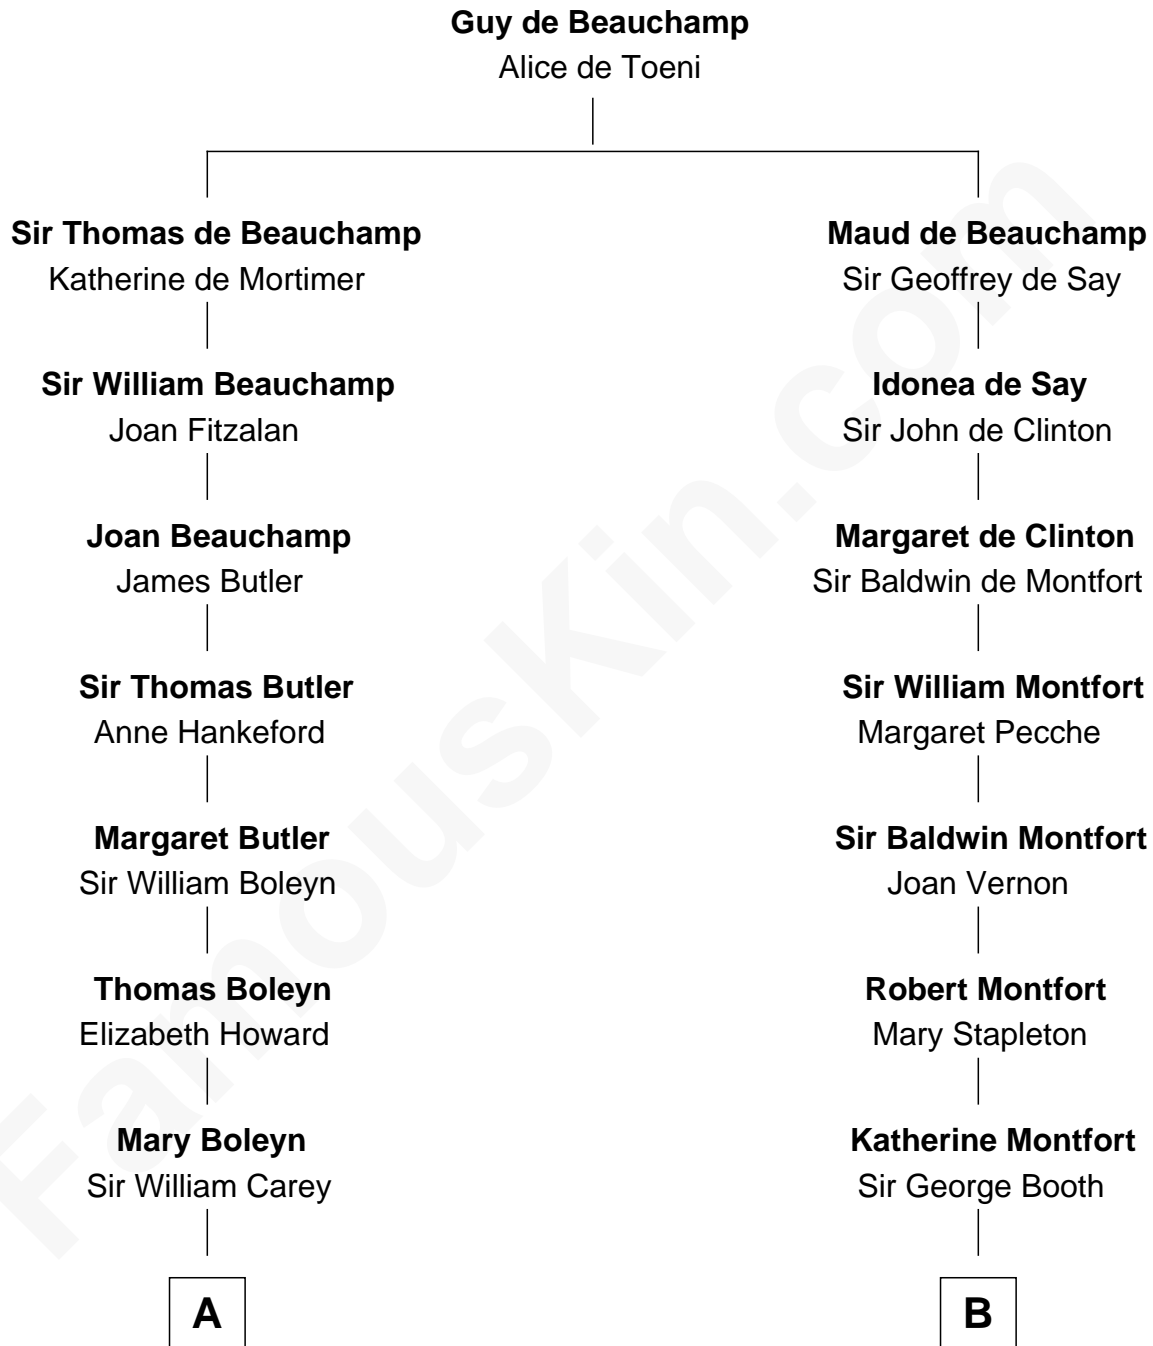

FamousKin.com

Relationship Chart of

Lt. Gen. James Brudenell

Leader of the "Charge of the Light Brigade"

16th cousin 5 times removed of

Humphrey Bogart

Movie Actor

C

—
Rachel Doud

Jonathan Humphrey

—
Harvey Humphrey

Elizabeth Rogers Perkins

—
John Perkins Humphrey

Frances Dewey Churchill

—
Maud Humphrey

Dr. Belmont Deforest Bogart