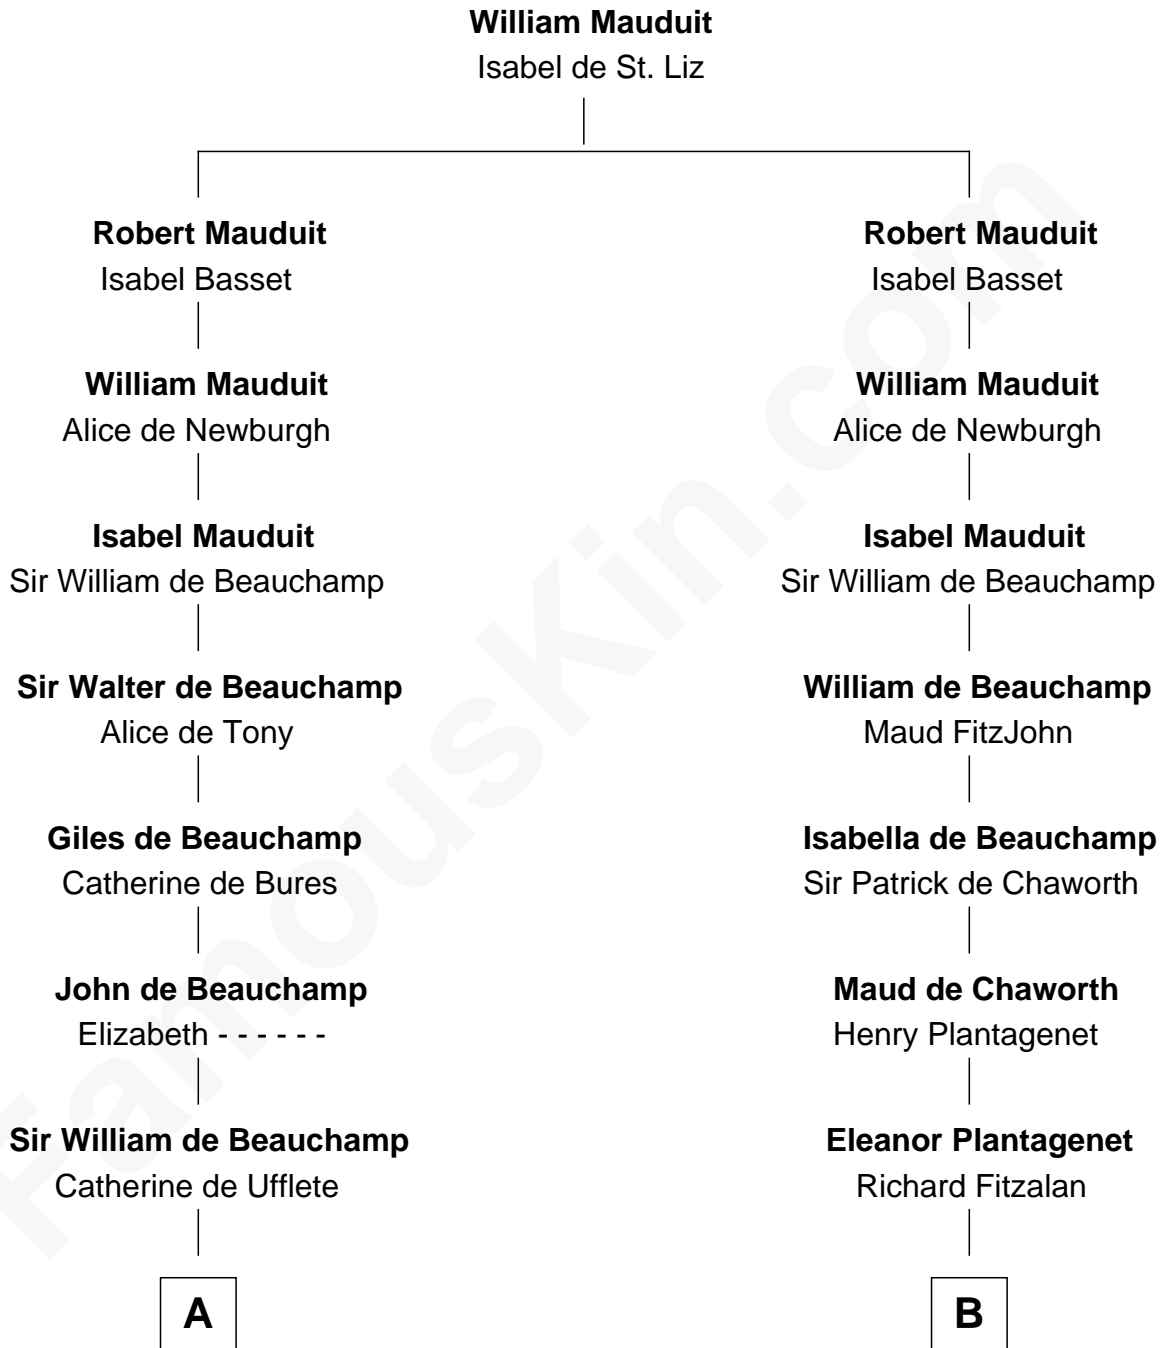

## Relationship Chart of

**Lt. Gen. James Brudenell**

*Leader of the "Charge of the Light Brigade"*

**18th cousin 2 times removed of**

**Patrick Henry**

*1st and 6th Governor of Virginia*

**C**

**Anne Boscawen**  
Sir Cecil Bishopp

**Anne Bishopp**  
Robert Brudenell

**Robert Brudenell**  
Penelope Anne Cooke

**Lt. Gen. James Brudenell**  
*Charge of the Light Brigade Leader*

**D**

**John Henry**  
Mrs. Sarah Winston Syme

**Patrick Henry**  
*1st & 6th Gov. of Virginia*