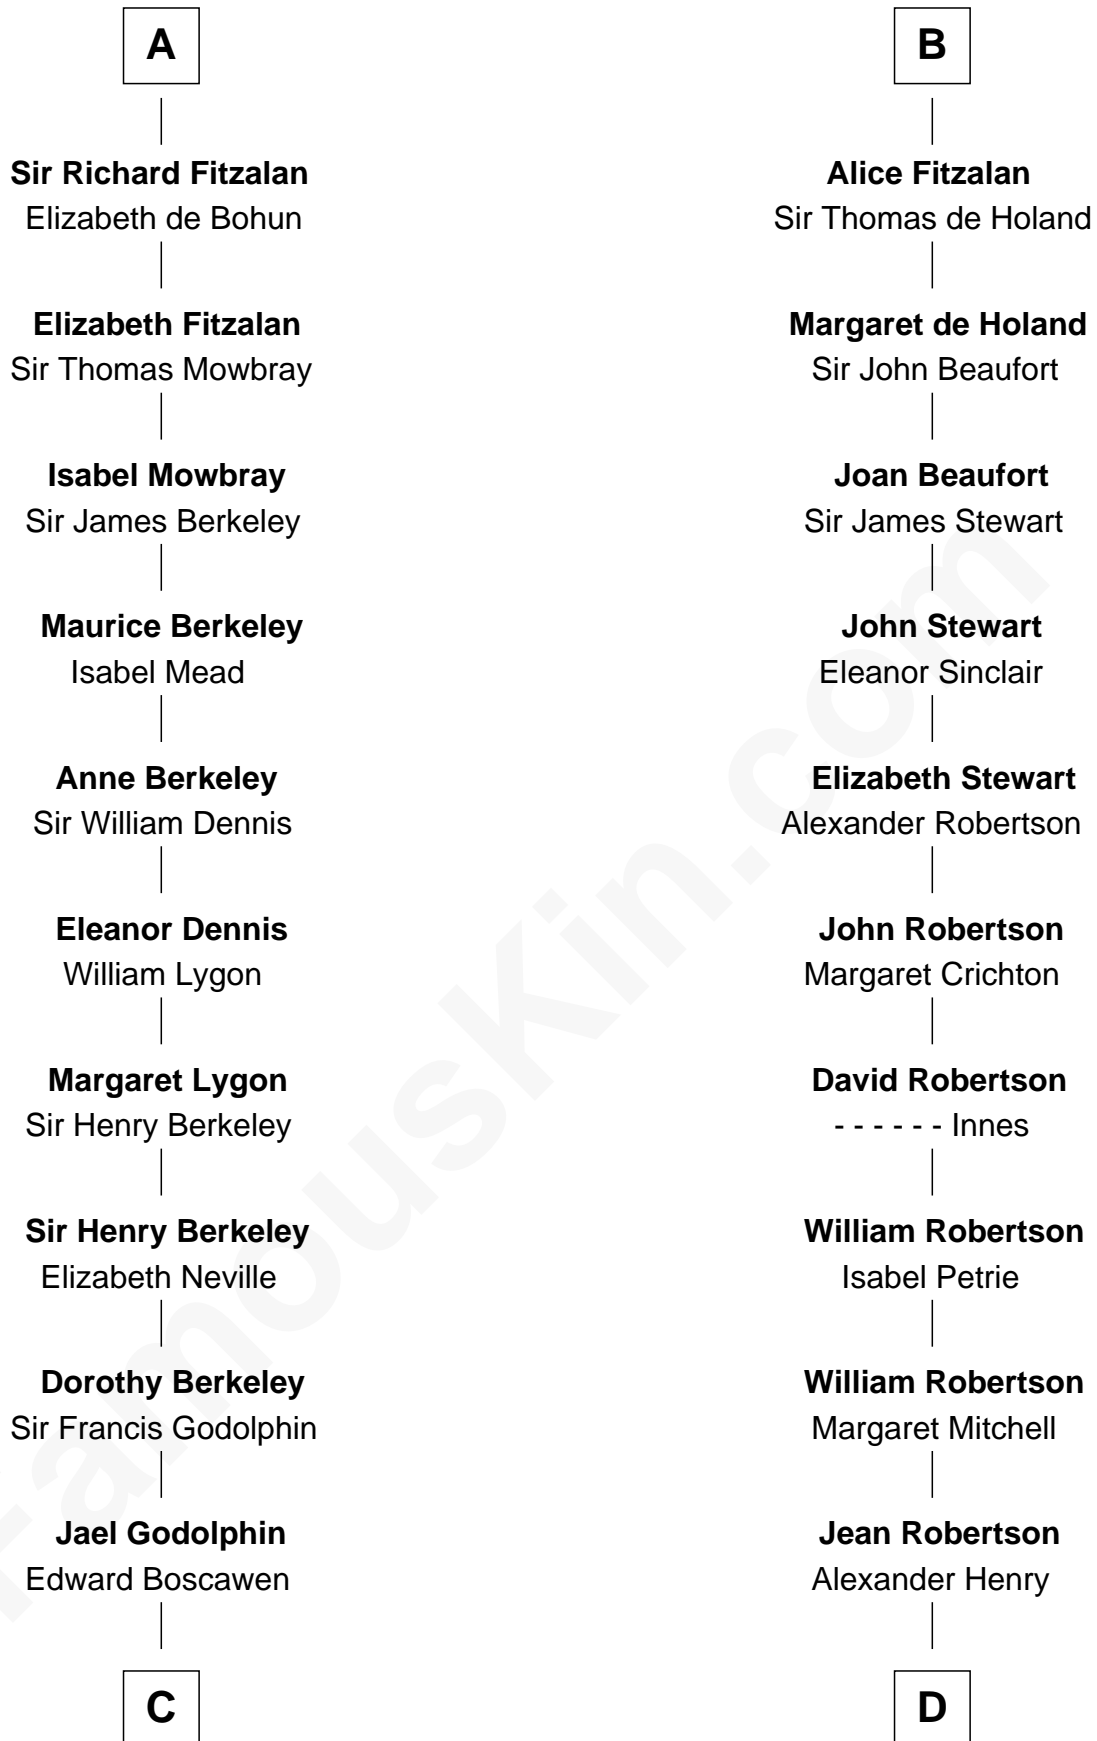

FamousKin.com

Relationship Chart of

Lt. Gen. James Brudenell

Leader of the "Charge of the Light Brigade"

18th cousin 3 times removed of

Patrick Henry

1st and 6th Governor of Virginia

C

Hugh Boscawen
Charlotte Godfrey

Anne Boscawen
Sir Cecil Bishopp

Anne Bishopp
Robert Brudenell

Robert Brudenell
Penelope Anne Cooke

Lt. Gen. James Brudenell
Charge of the Light Brigade Leader

D

John Henry
Mrs. Sarah Winston Syme