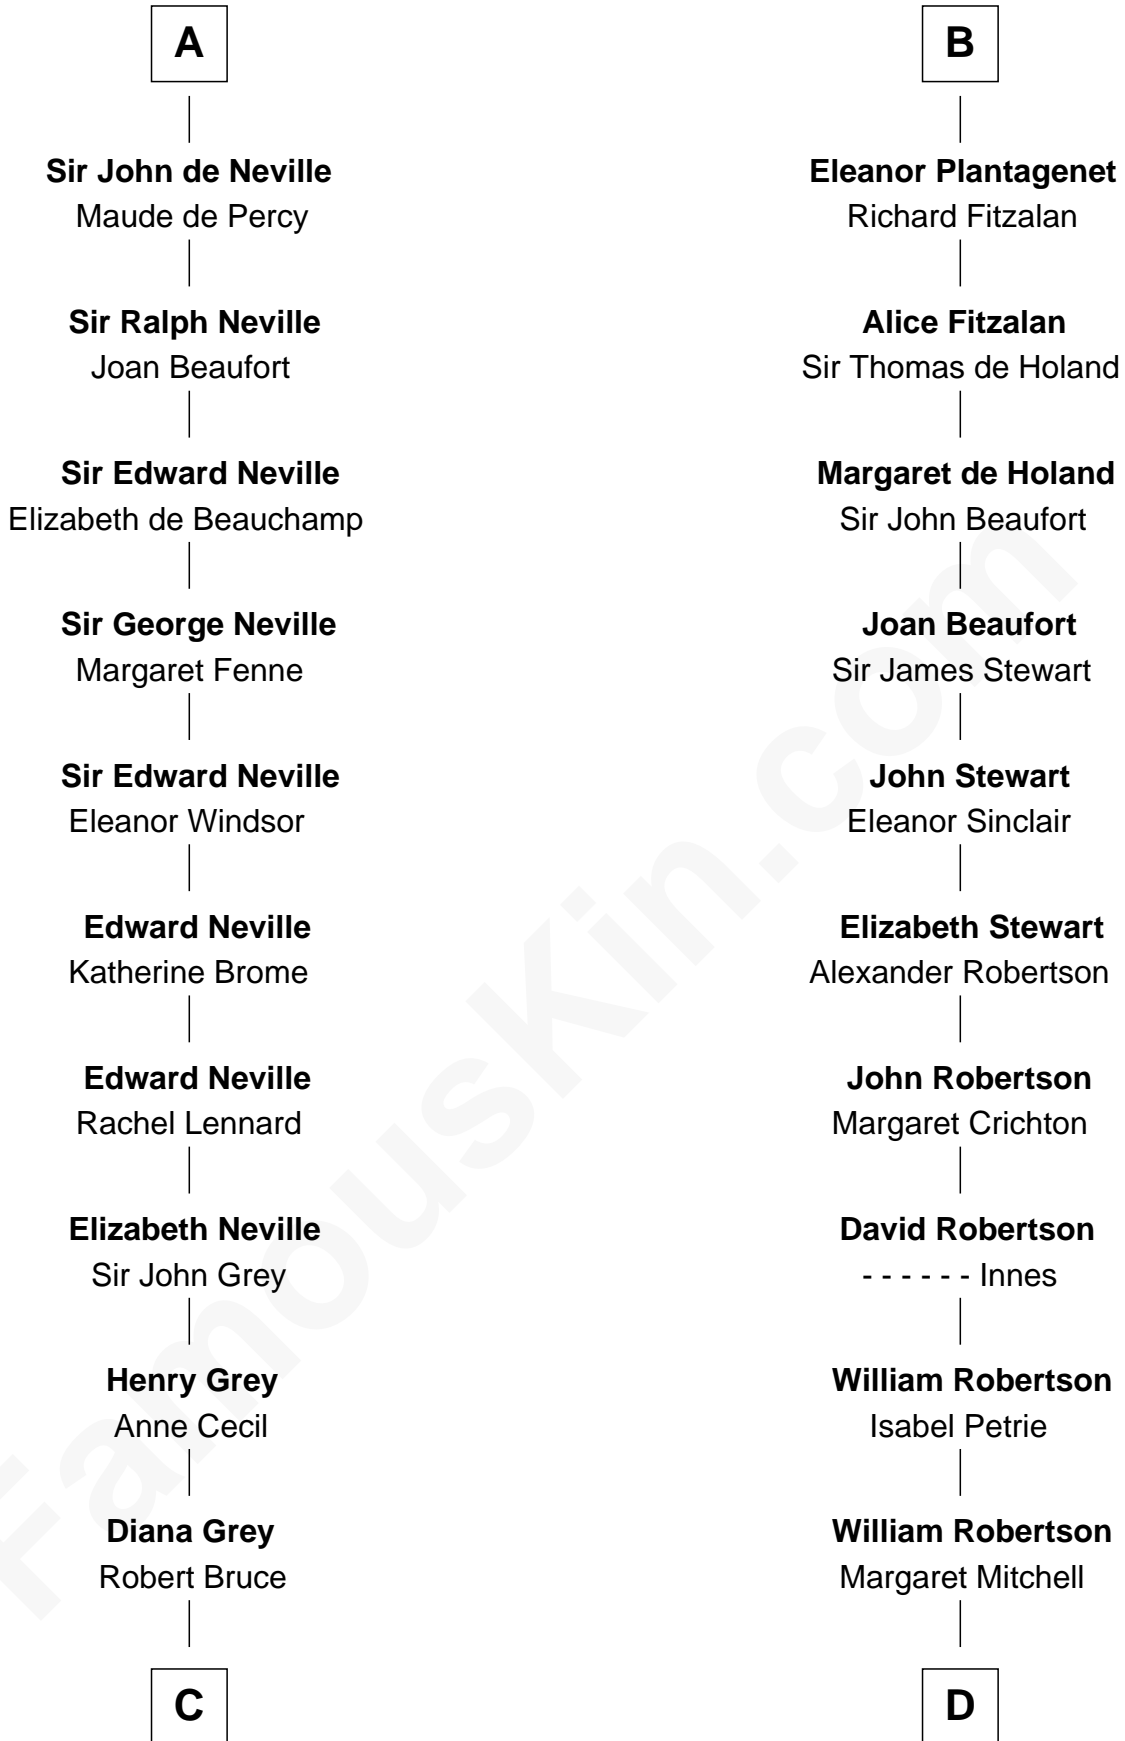

FamousKin.com

Relationship Chart of

Lt. Gen. James Brudenell

Leader of the "Charge of the Light Brigade"

19th cousin 2 times removed of

Patrick Henry

1st and 6th Governor of Virginia

C

Thomas Bruce
Elizabeth Seymour

Elizabeth Bruce
George Brudenell

Robert Brudenell
Anne Bishopp

Robert Brudenell
Penelope Anne Cooke

Lt. Gen. James Brudenell
Charge of the Light Brigade Leader

D

Jean Robertson
Alexander Henry