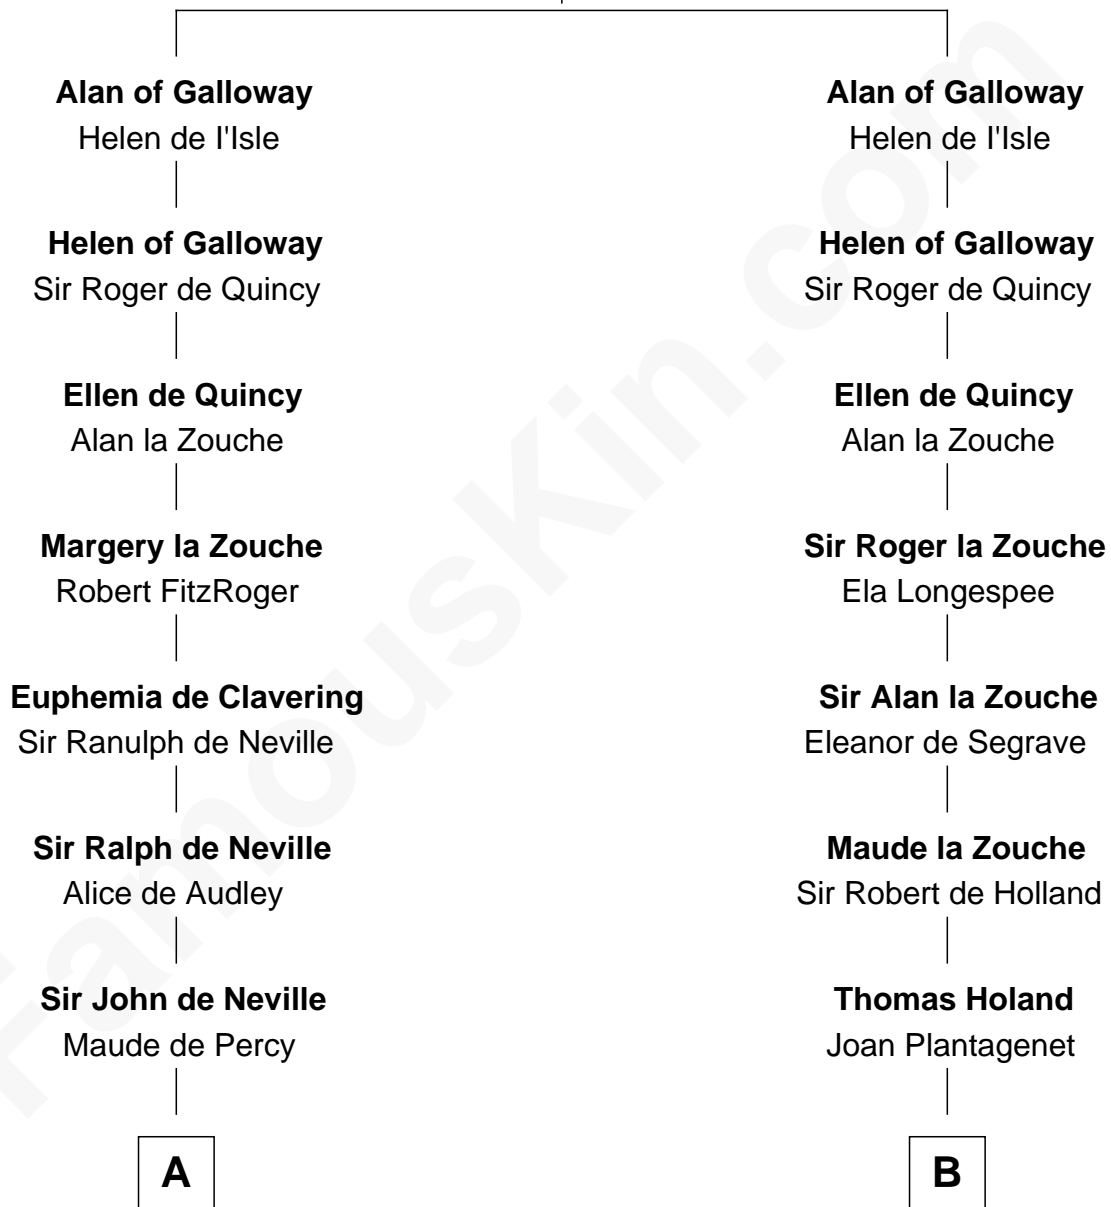

FamousKin.com

Relationship Chart of

Lt. Gen. James Brudenell

Leader of the "Charge of the Light Brigade"

18th cousin 2 times removed of

Patrick Henry

1st and 6th Governor of Virginia

Roland of Galloway

Helena de Morville

C

Elizabeth Bruce
George Brudenell

Robert Brudenell
Anne Bishopp

Robert Brudenell
Penelope Anne Cooke

Lt. Gen. James Brudenell
Charge of the Light Brigade Leader

D

John Henry
Mrs. Sarah Winston Syme