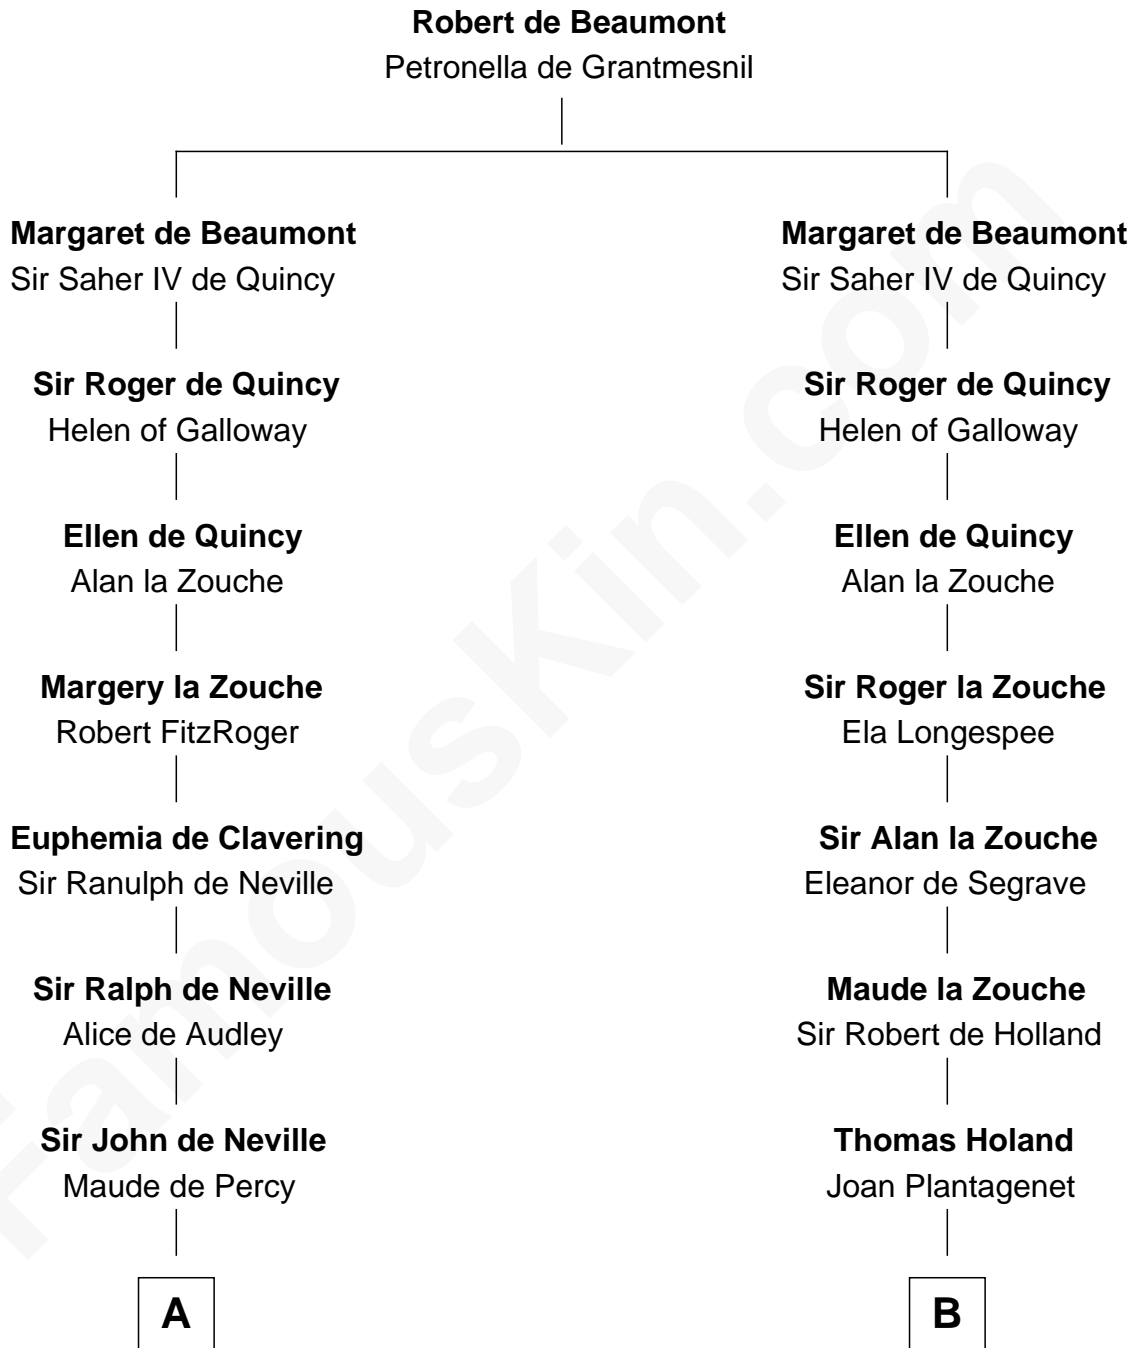

## Relationship Chart of

**Lt. Gen. James Brudenell**

*Leader of the "Charge of the Light Brigade"*

18th cousin 2 times removed of

**Patrick Henry**

*1st and 6th Governor of Virginia*

**C**

**Elizabeth Bruce**  
George Brudenell