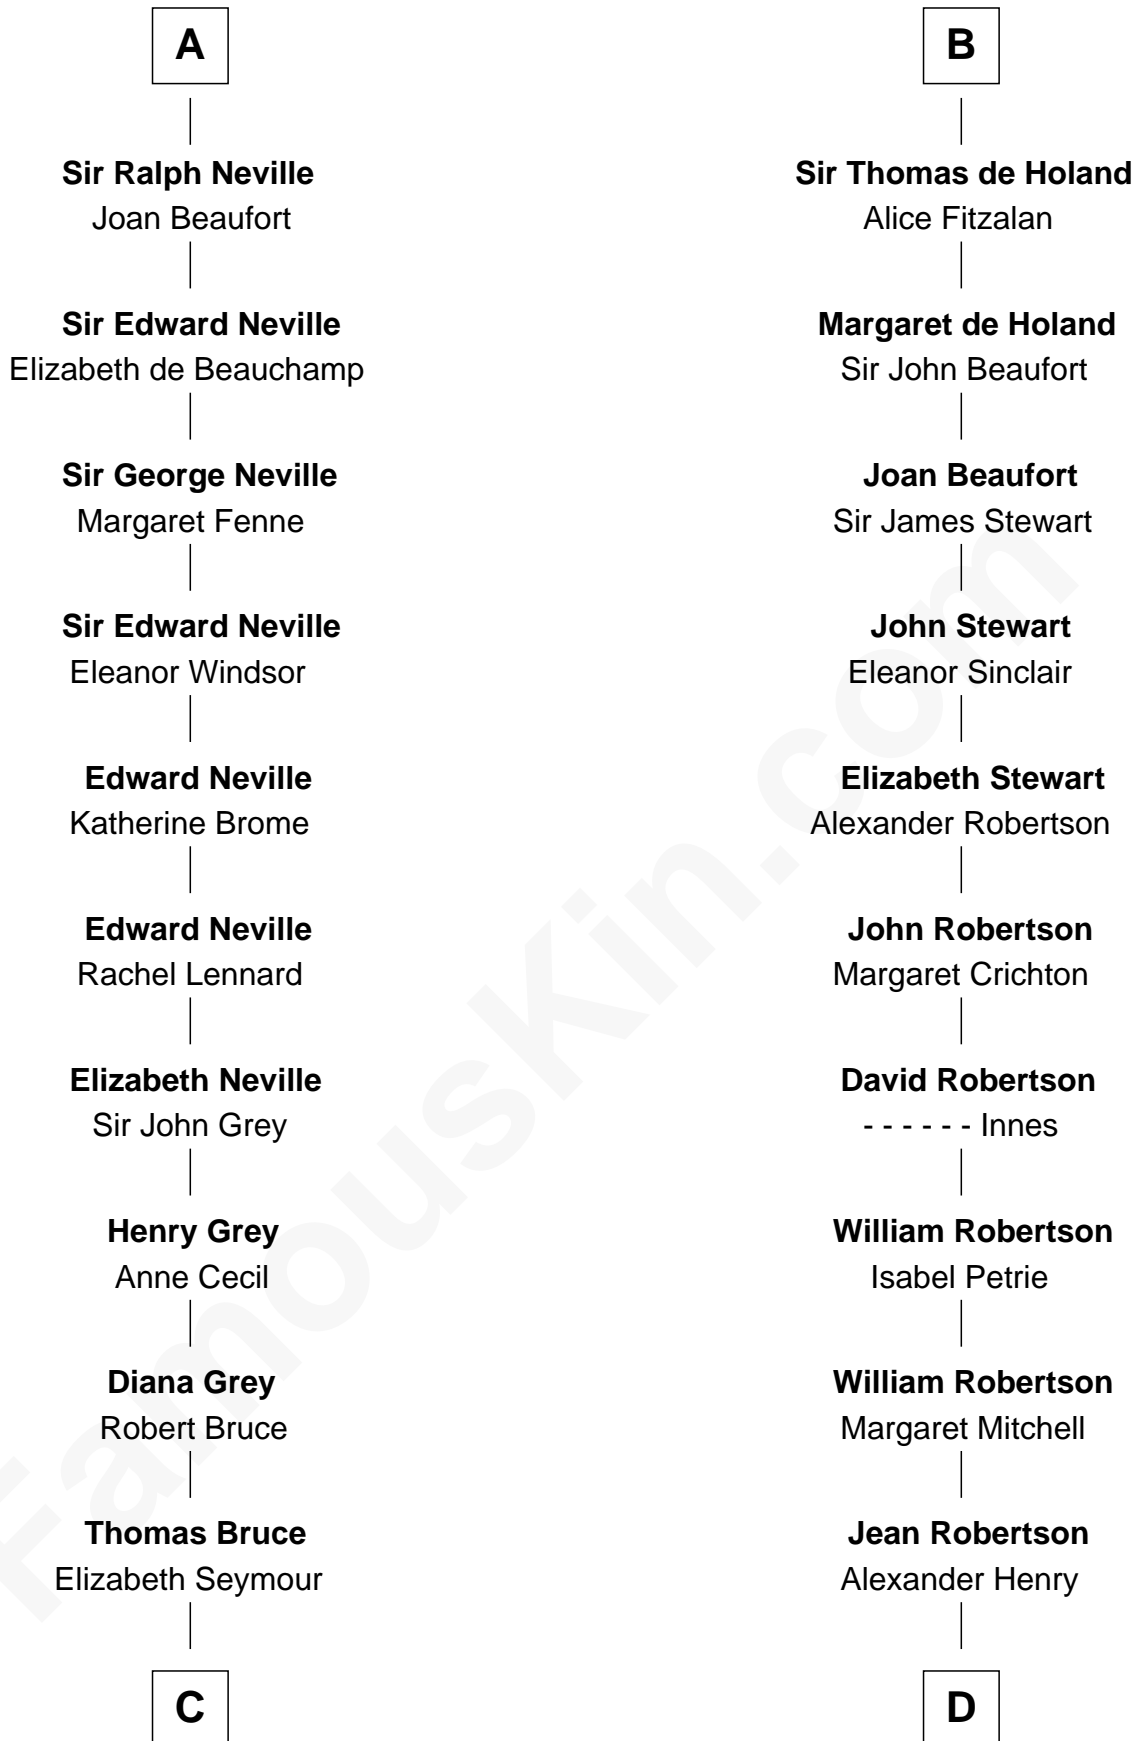

FamousKin.com

Relationship Chart of

Lt. Gen. James Brudenell

Leader of the "Charge of the Light Brigade"

18th cousin 2 times removed of

Patrick Henry

1st and 6th Governor of Virginia

Reginald de l'Isle

Fonia of Moray

C

Elizabeth Bruce
George Brudenell

Robert Brudenell
Anne Bishopp

Robert Brudenell
Penelope Anne Cooke

Lt. Gen. James Brudenell
Charge of the Light Brigade Leader

D

John Henry
Mrs. Sarah Winston Syme