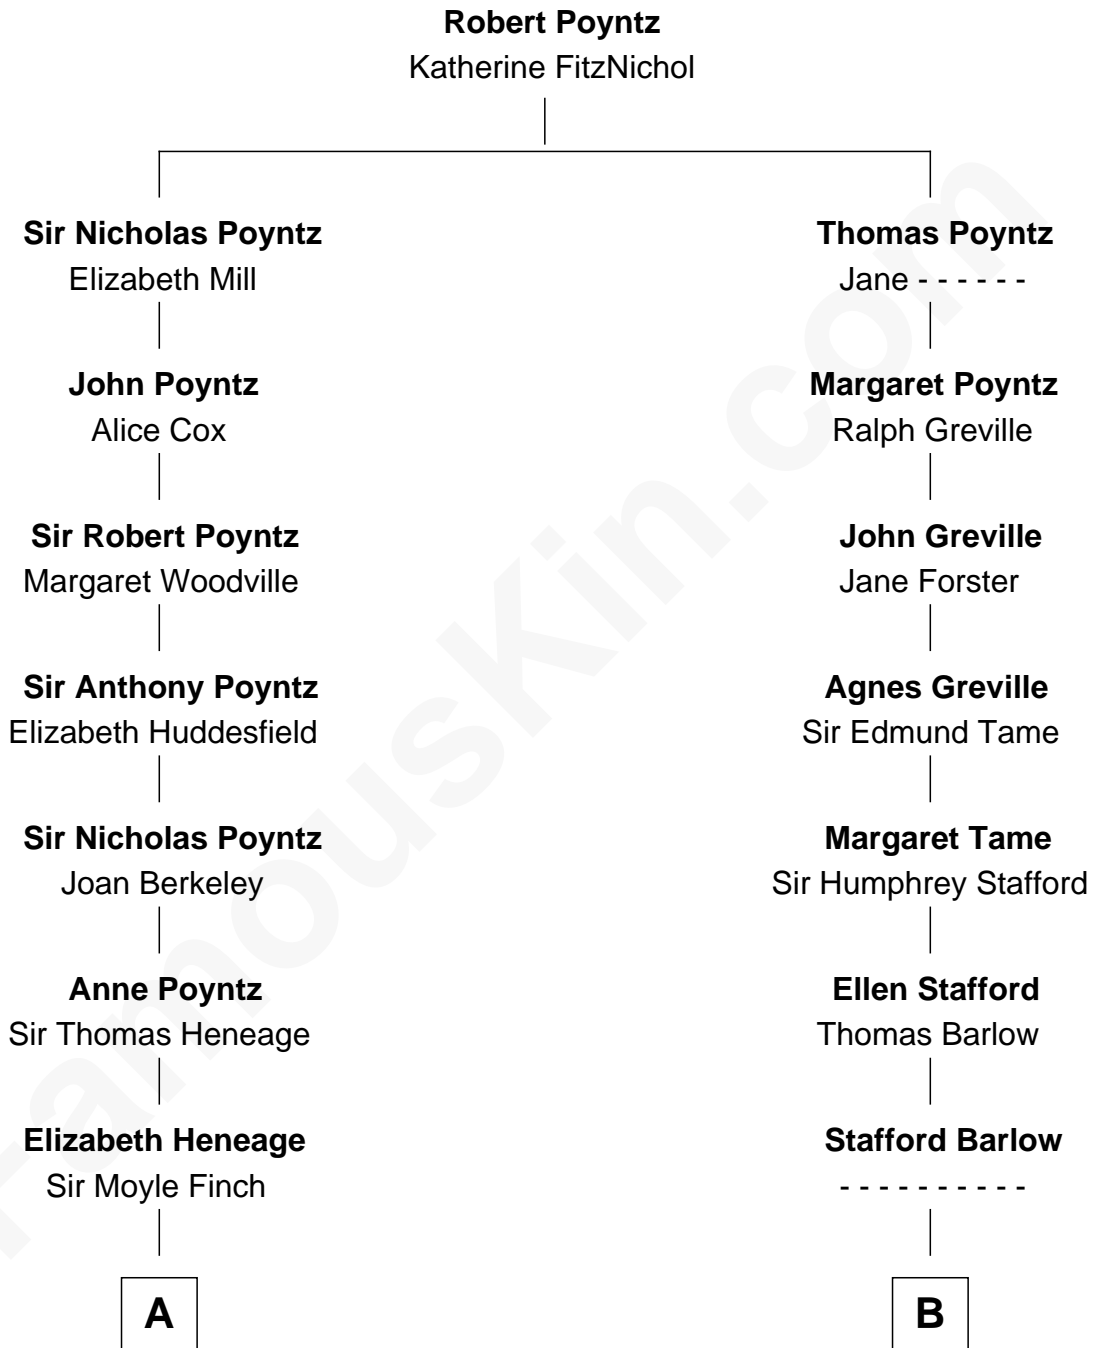

FamousKin.com

Relationship Chart of

Lt. Gen. James Brudenell

Leader of the "Charge of the Light Brigade"

14th cousin of

Julia (Ward) Howe

Author of "The Battle Hymn of the Republic"

A

Anne Finch

Sir William Twysden

Sir Roger Twysden

Isabella Saunders

Sir William Twysden

Frances Cross

Sir Thomas Twysden

Catherine Wythens