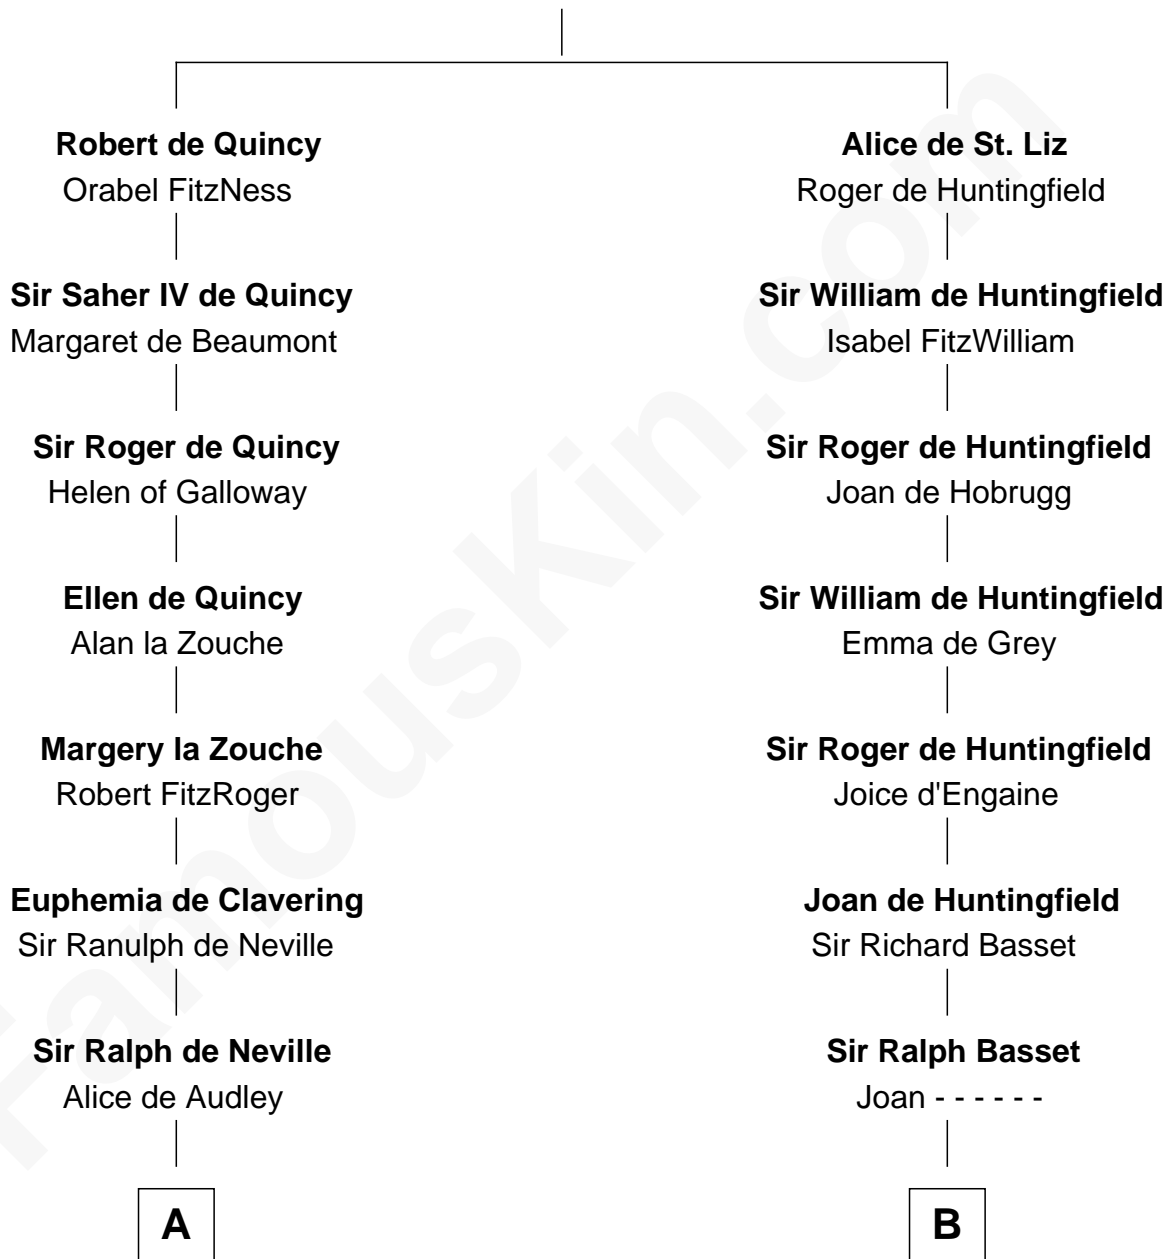

FamousKin.com Relationship Chart of

Lt. Gen. James Brudenell

Leader of the "Charge of the Light Brigade"

20th cousin 1 time removed of

William Greene

2nd Governor of Rhode Island

Saher I de Quincy

Maud de St. Liz

C

Thomas Bruce
Elizabeth Seymour

Elizabeth Bruce
George Brudenell

Robert Brudenell
Anne Bishopp

Robert Brudenell
Penelope Anne Cooke

Lt. Gen. James Brudenell
Charge of the Light Brigade Leader

D

Annis Almy
John Greene

Samuel Greene
Mary Gorton

William Greene
Catharine Greene

William Greene
2nd Governor of Rhode Island