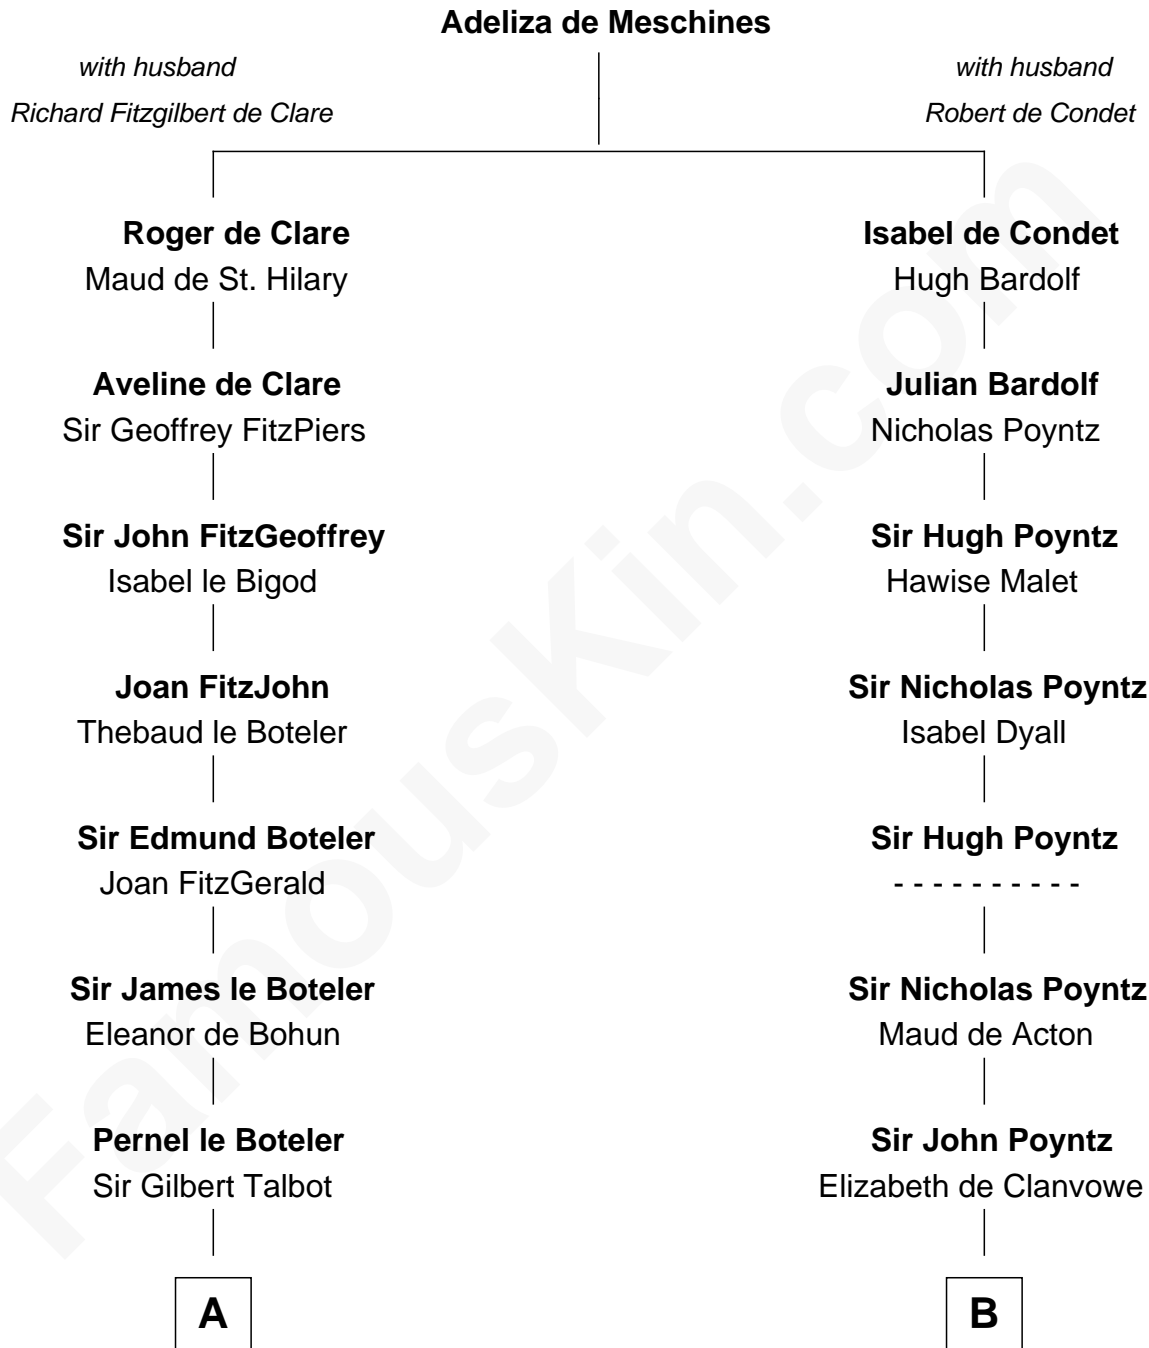

FamousKin.com Relationship Chart of

Lt. Gen. James Brudenell

Leader of the "Charge of the Light Brigade"

19th cousin 2 times removed of

William Greene

2nd Governor of Rhode Island

C

Frances Savile
Francis Brudenell

George Brudenell
Elizabeth Bruce

Robert Brudenell
Anne Bishopp

Robert Brudenell
Penelope Anne Cooke

Lt. Gen. James Brudenell
Charge of the Light Brigade Leader

D

Samuel Greene
Mary Gorton

William Greene
Catharine Greene