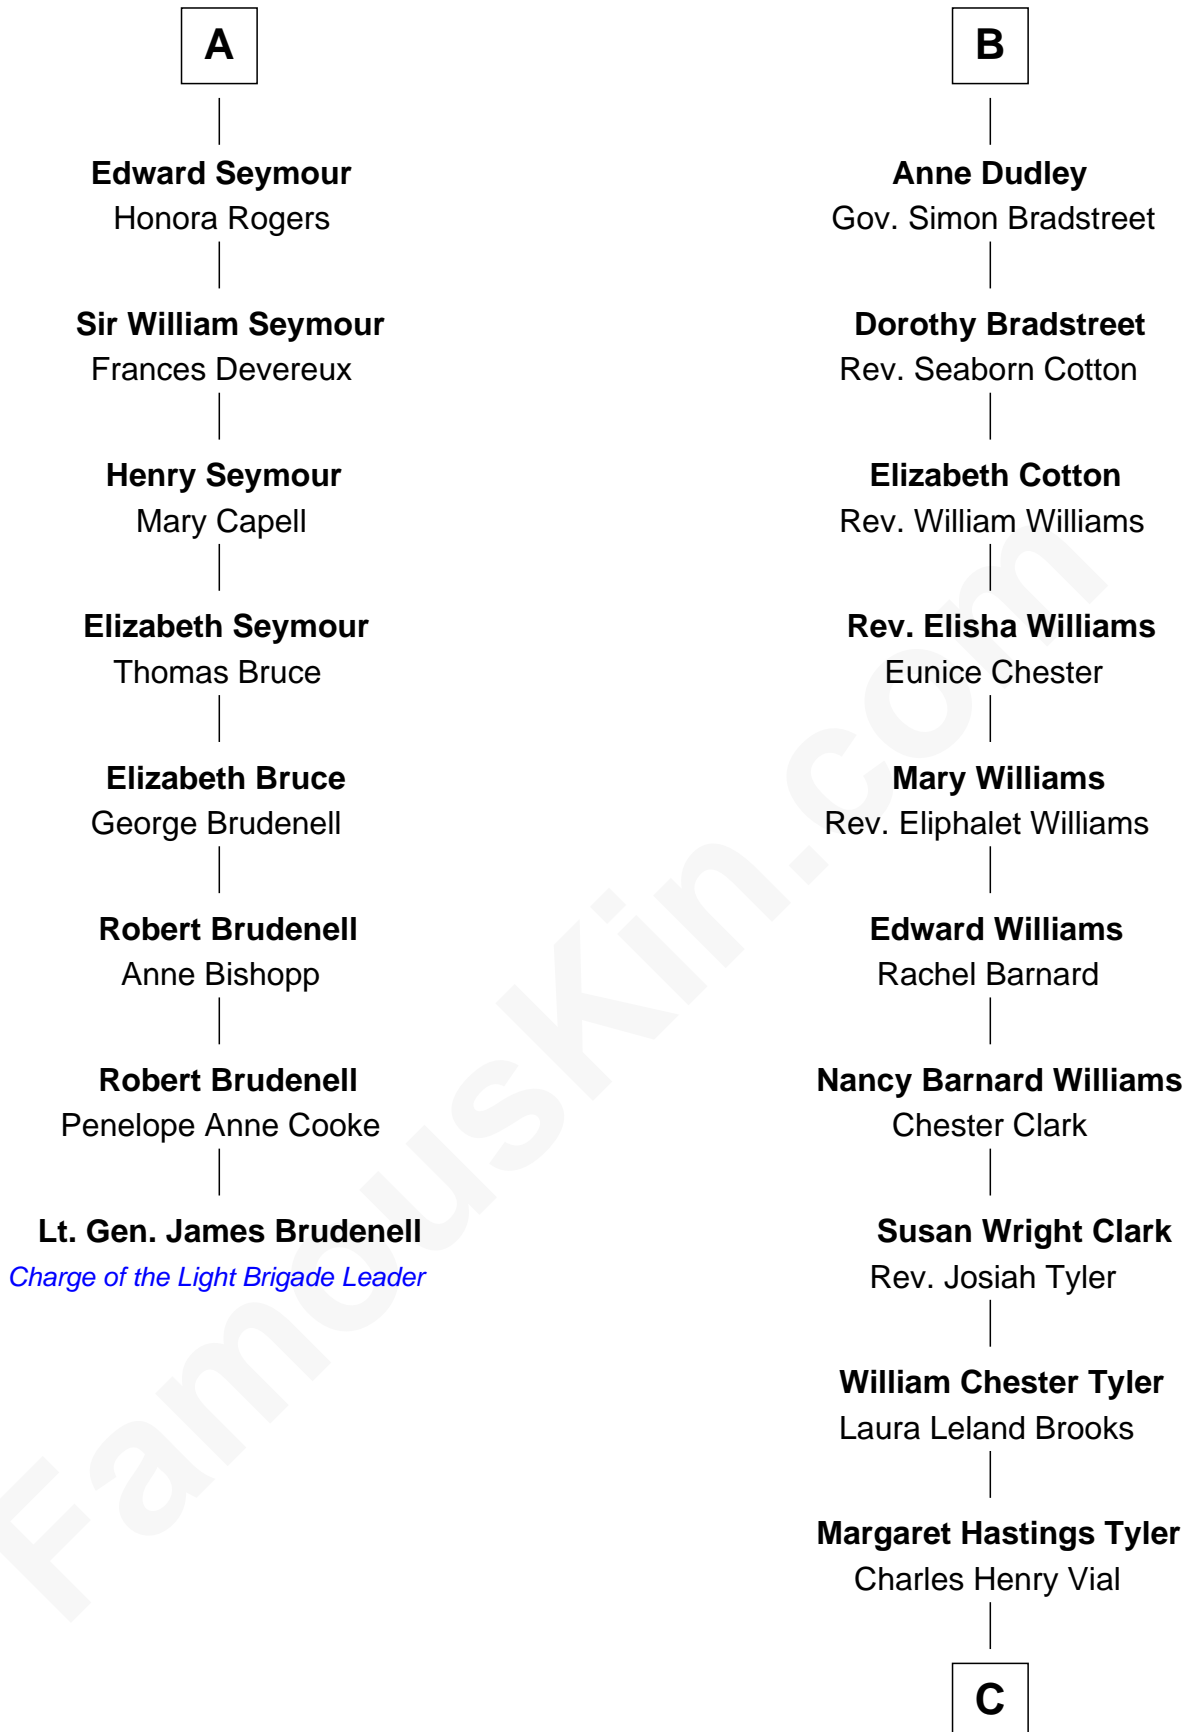

FamousKin.com Relationship Chart of

Lt. Gen. James Brudenell
Leader of the "Charge of the Light Brigade"

14th cousin 5 times removed of

Kate Upton

Sports Illustrated Swimsuit Cover Model

C

Elizabeth Brooks Vial
Stephen Edward Upton