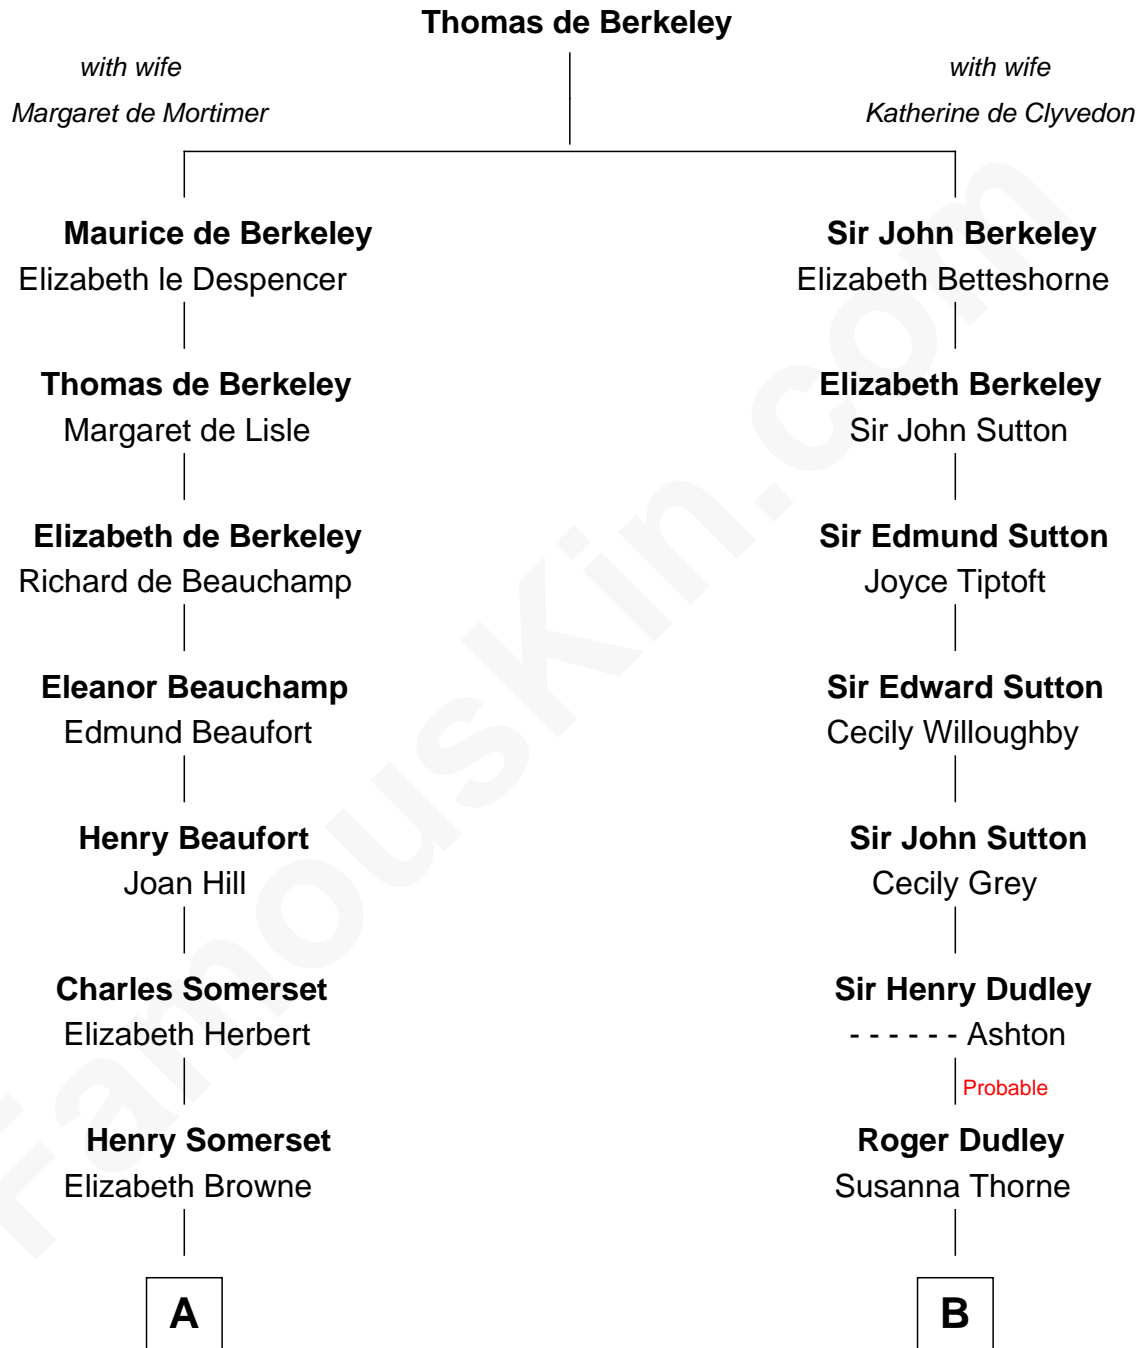

# FamousKin.com Relationship Chart of

**Lt. Gen. James Brudenell**

*Leader of the "Charge of the Light Brigade"*

**16th cousin 4 times removed of**

**Kate Upton**

*Sports Illustrated Swimsuit Cover Model*

**C**

—  
**Margaret Hastings Tyler**

Charles Henry Vial

—  
**Elizabeth Brooks Vial**

Stephen Edward Upton

—  
**Jefferson Matthew Upton**

Shelley Fawn Davis

—  
**Kate Upton**

*Model and Actress*