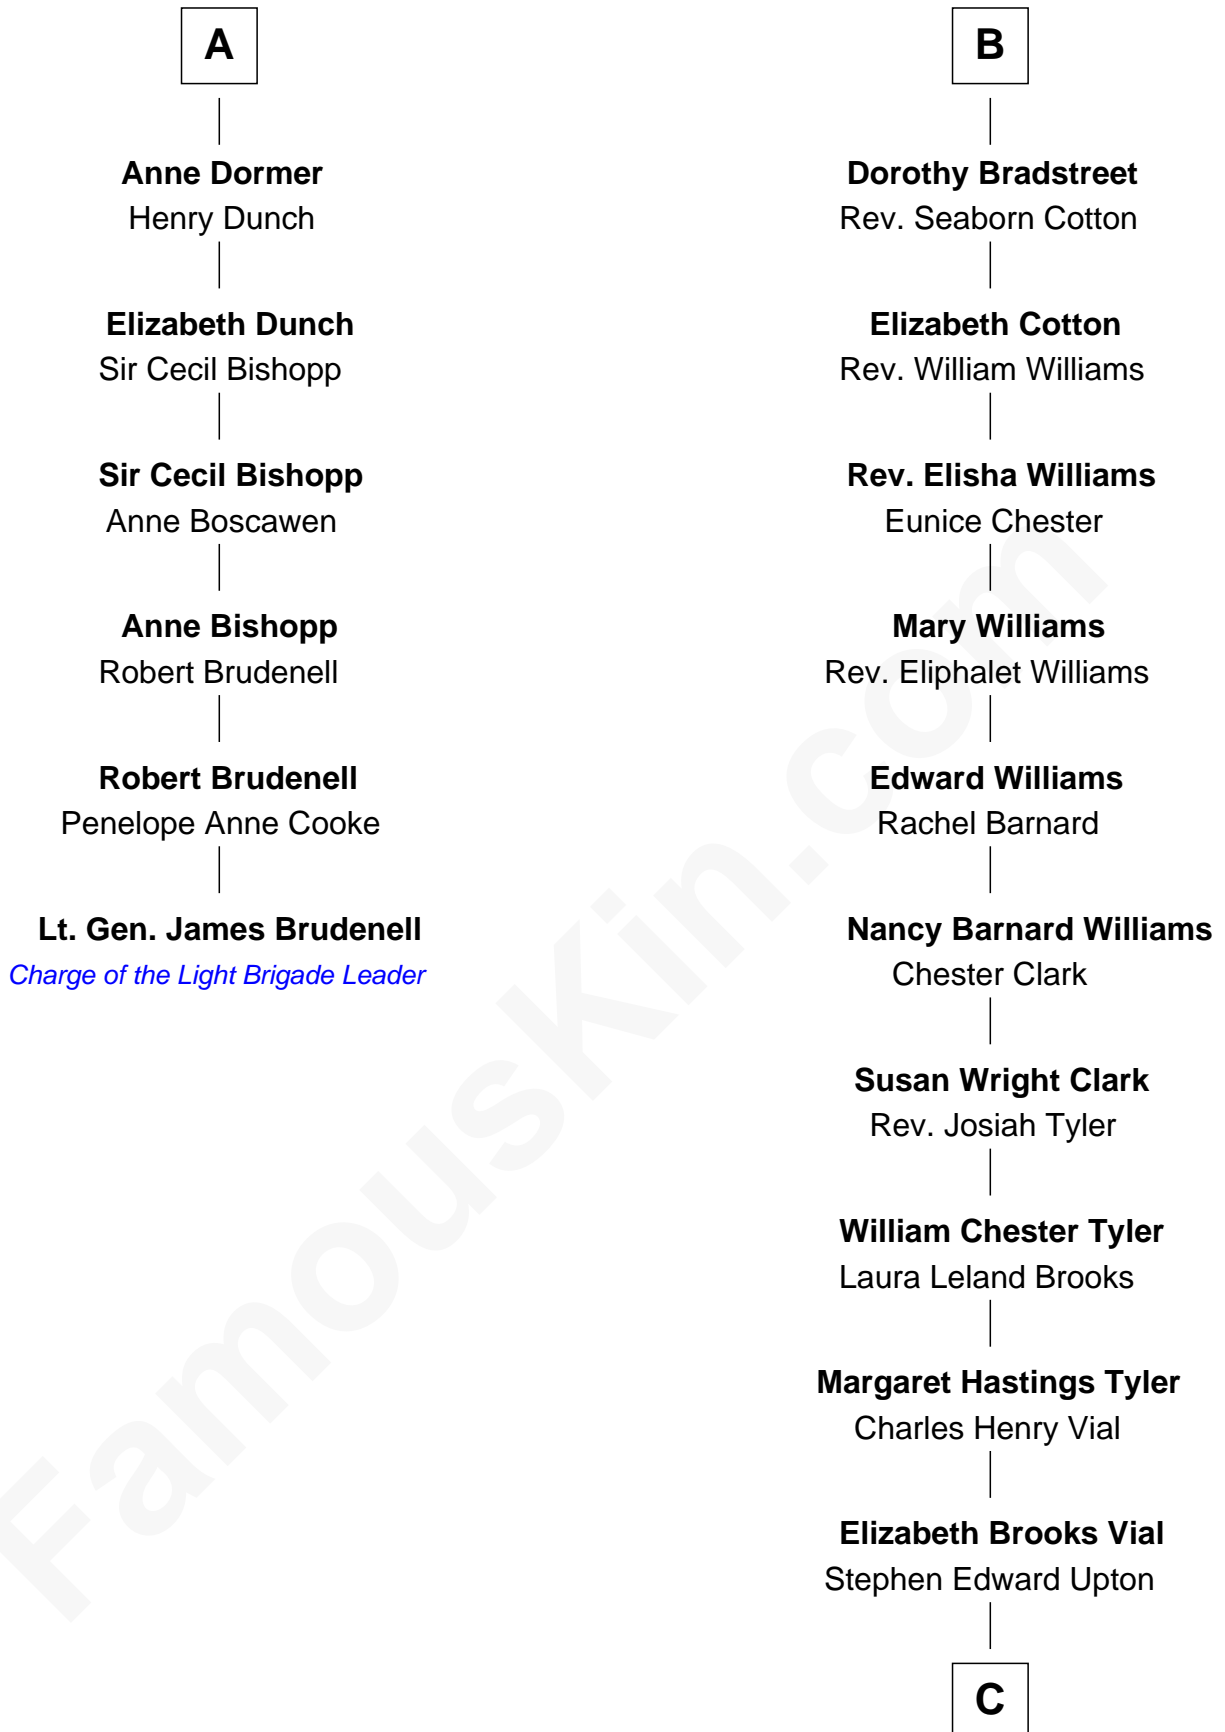

FamousKin.com Relationship Chart of

Lt. Gen. James Brudenell

Leader of the "Charge of the Light Brigade"

12th cousin 6 times removed of

Kate Upton

Sports Illustrated Swimsuit Cover Model

C

Jefferson Matthew Upton