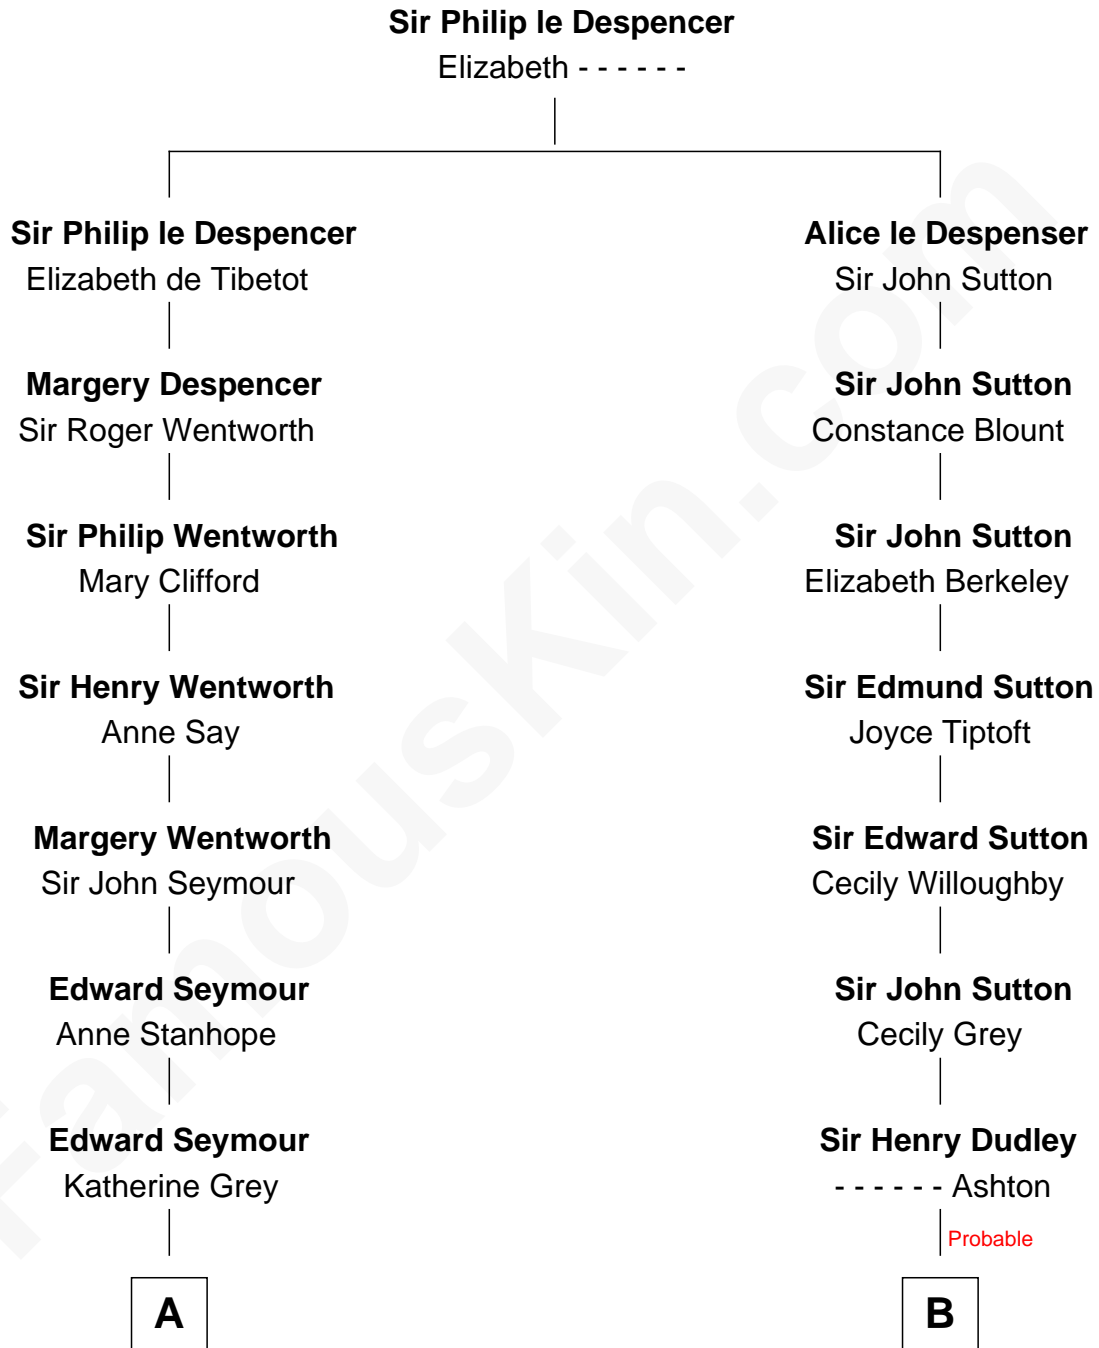

# FamousKin.com Relationship Chart of

**Lt. Gen. James Brudenell**  
*Leader of the "Charge of the Light Brigade"*

14th cousin 7 times removed of

**Kate Upton**  
*Sports Illustrated Swimsuit Cover Model*

C

**William Chester Tyler**

Laura Leland Brooks

**Margaret Hastings Tyler**

Charles Henry Vial

**Elizabeth Brooks Vial**

Stephen Edward Upton

**Jefferson Matthew Upton**