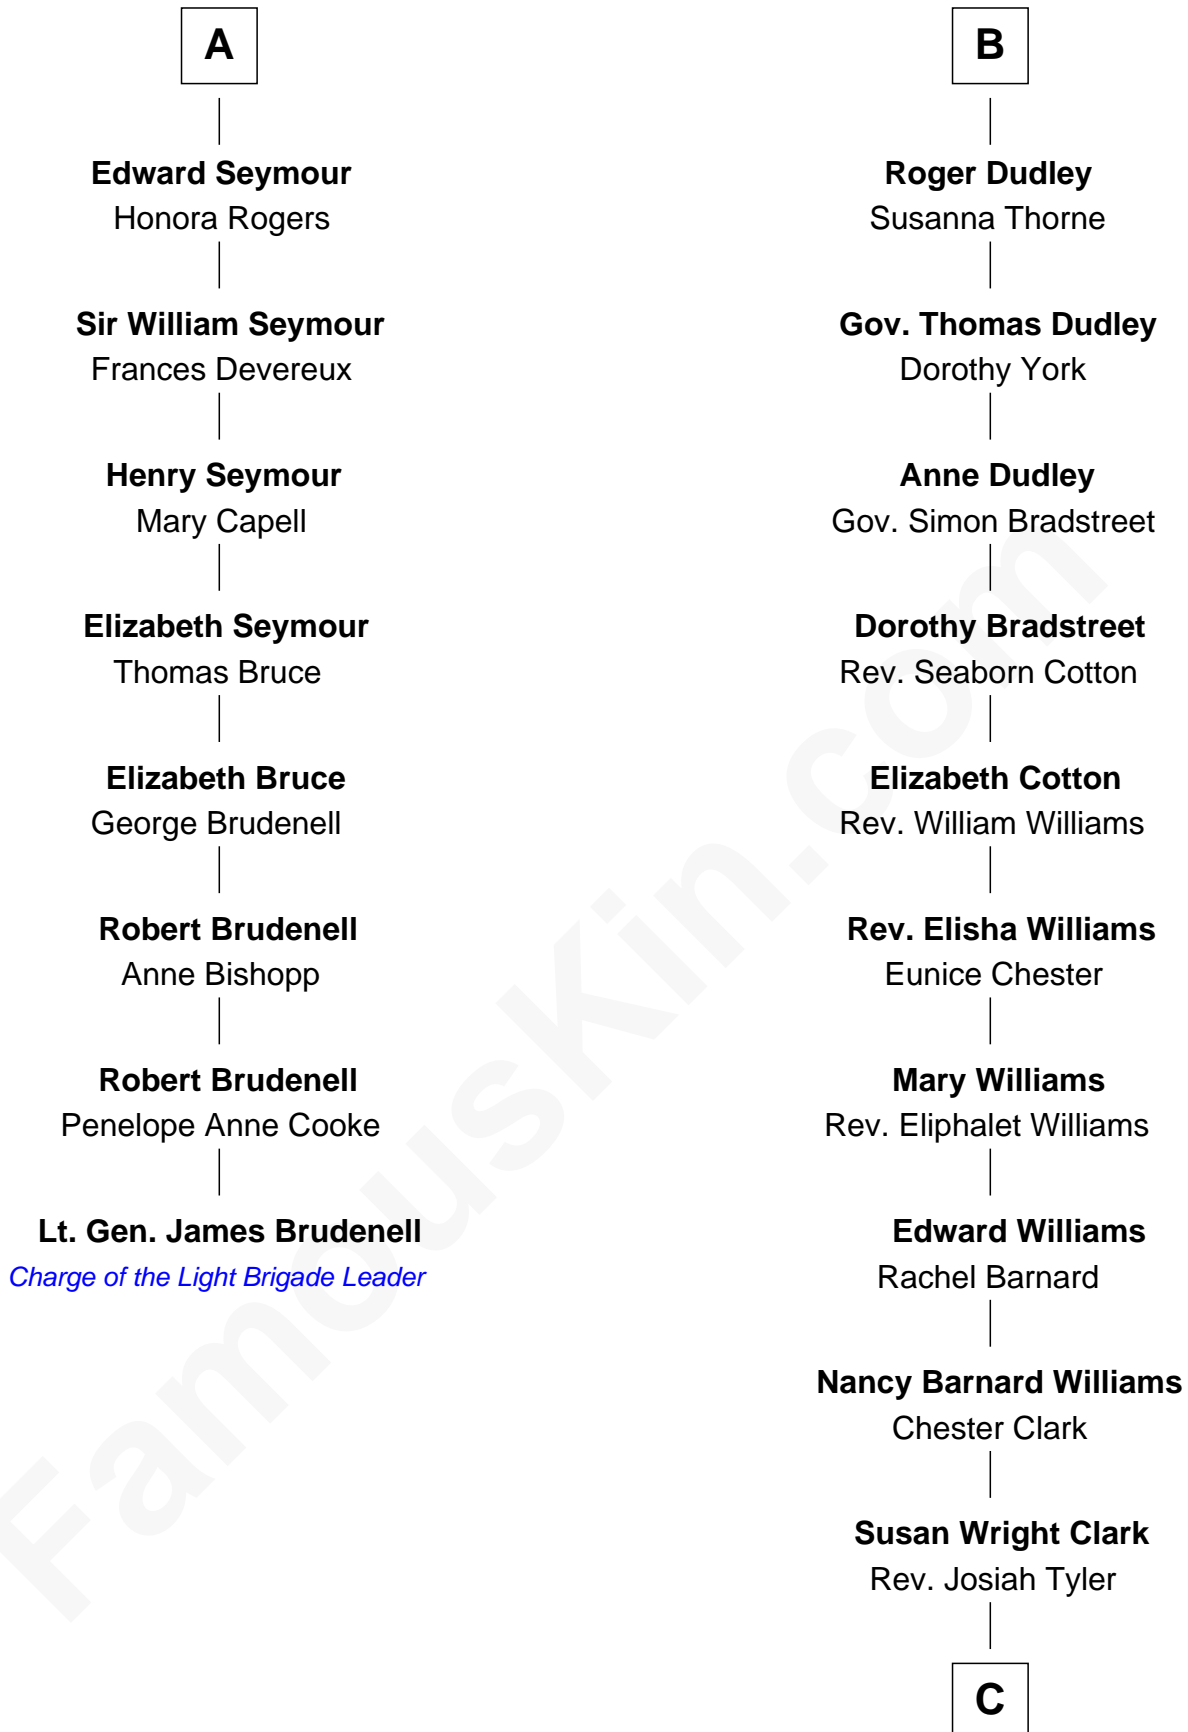

# FamousKin.com Relationship Chart of

**Lt. Gen. James Brudenell**  
*Leader of the "Charge of the Light Brigade"*

14th cousin 7 times removed of

**Kate Upton**  
*Sports Illustrated Swimsuit Cover Model*

C

**William Chester Tyler**

Laura Leland Brooks

**Margaret Hastings Tyler**

Charles Henry Vial

**Elizabeth Brooks Vial**

Stephen Edward Upton

**Jefferson Matthew Upton**