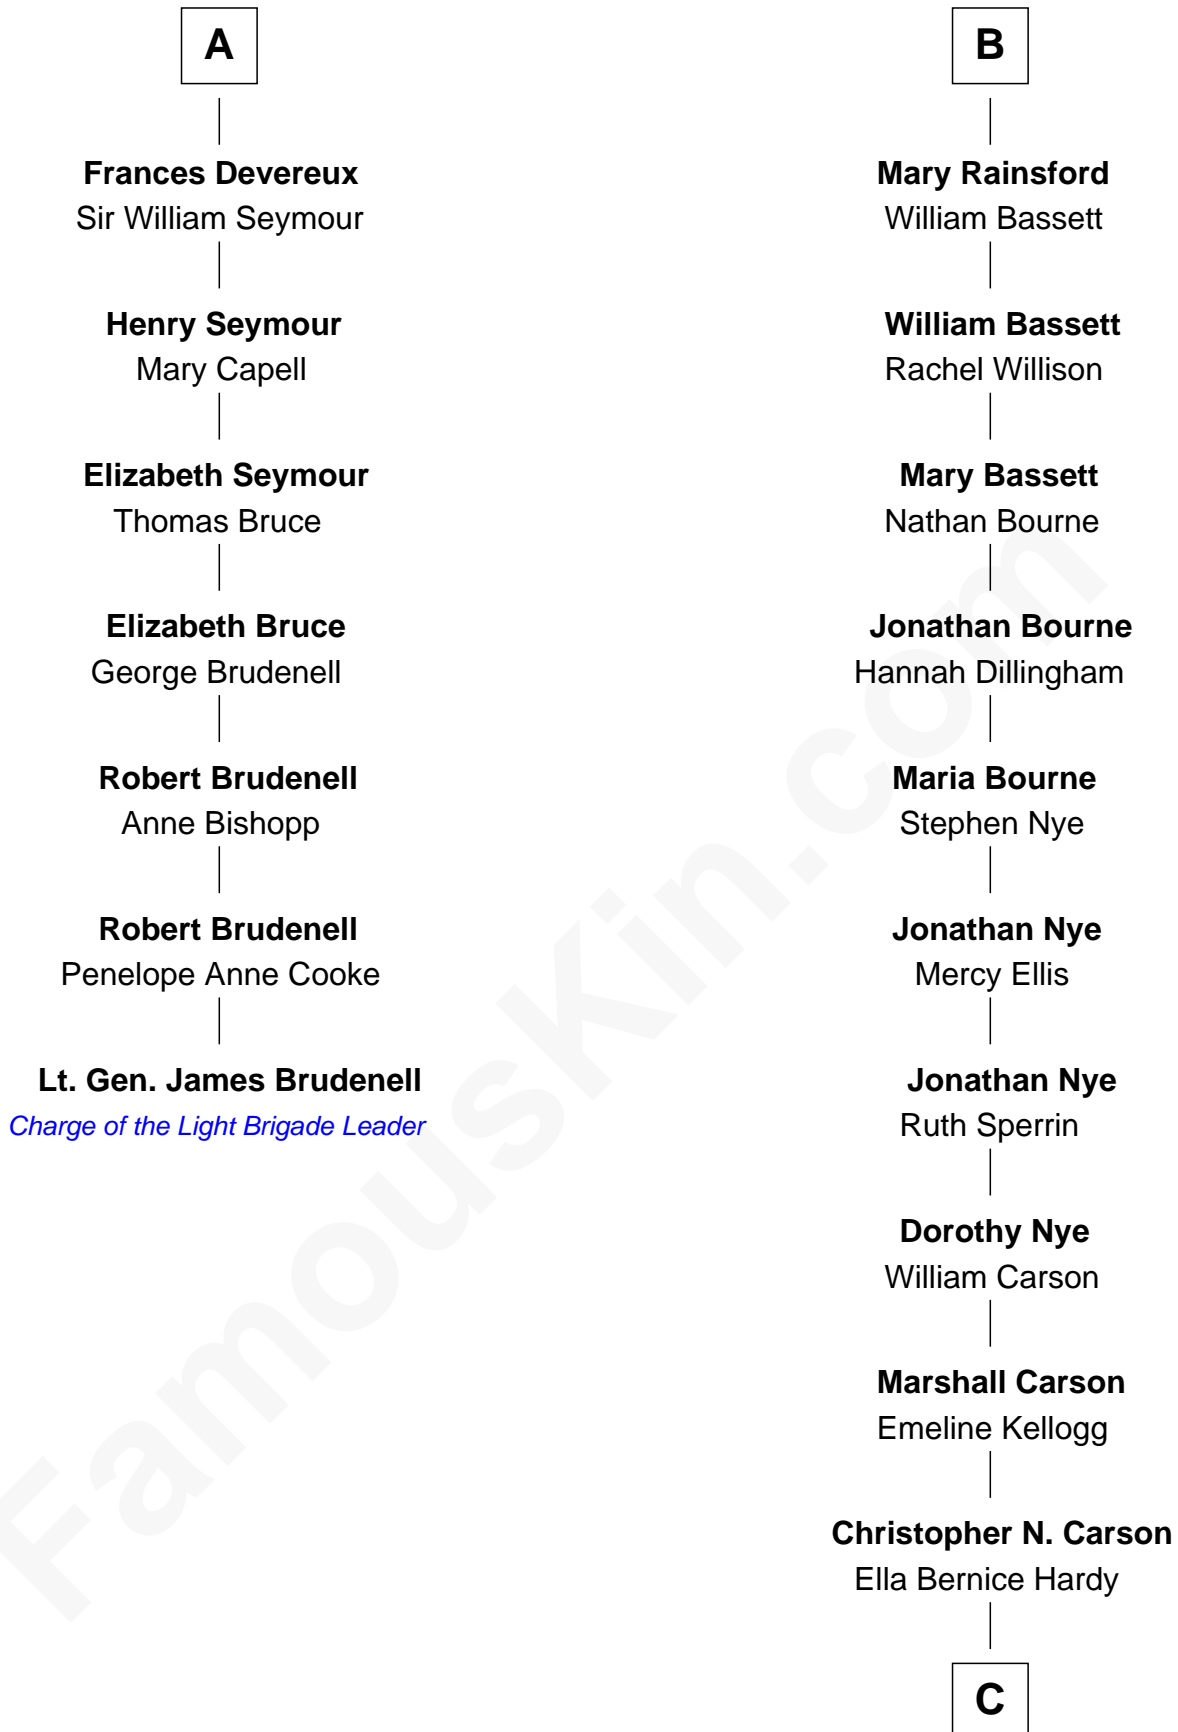

FamousKin.com

Relationship Chart of

Lt. Gen. James Brudenell

Leader of the "Charge of the Light Brigade"

13th cousin 5 times removed of

Johnny Carson

TV Host - "The Tonight Show"

C

|
Homer Lloyd Carson

Ruth E. Hook

|
Johnny Carson

TV Host - "The Tonight Show"

FamousKin.com