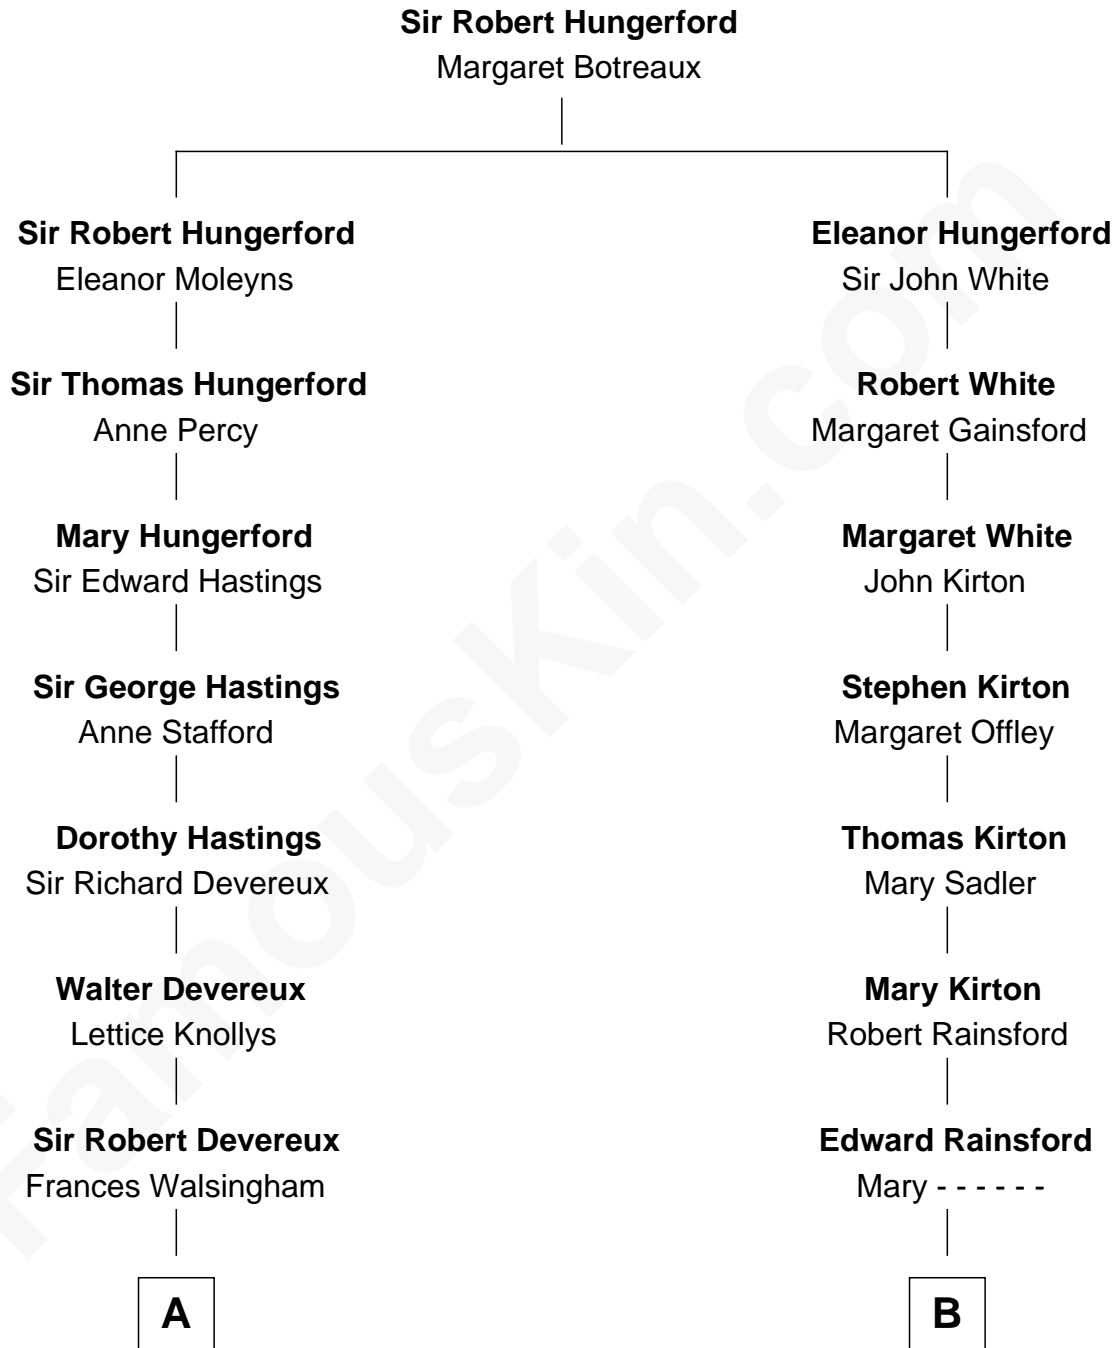

FamousKin.com

Relationship Chart of

Lt. Gen. James Brudenell

Leader of the "Charge of the Light Brigade"

13th cousin 5 times removed of

Johnny Carson

TV Host - "The Tonight Show"

C

|
Homer Lloyd Carson

Ruth E. Hook

|
Johnny Carson

TV Host - "The Tonight Show"

FamousKin.com