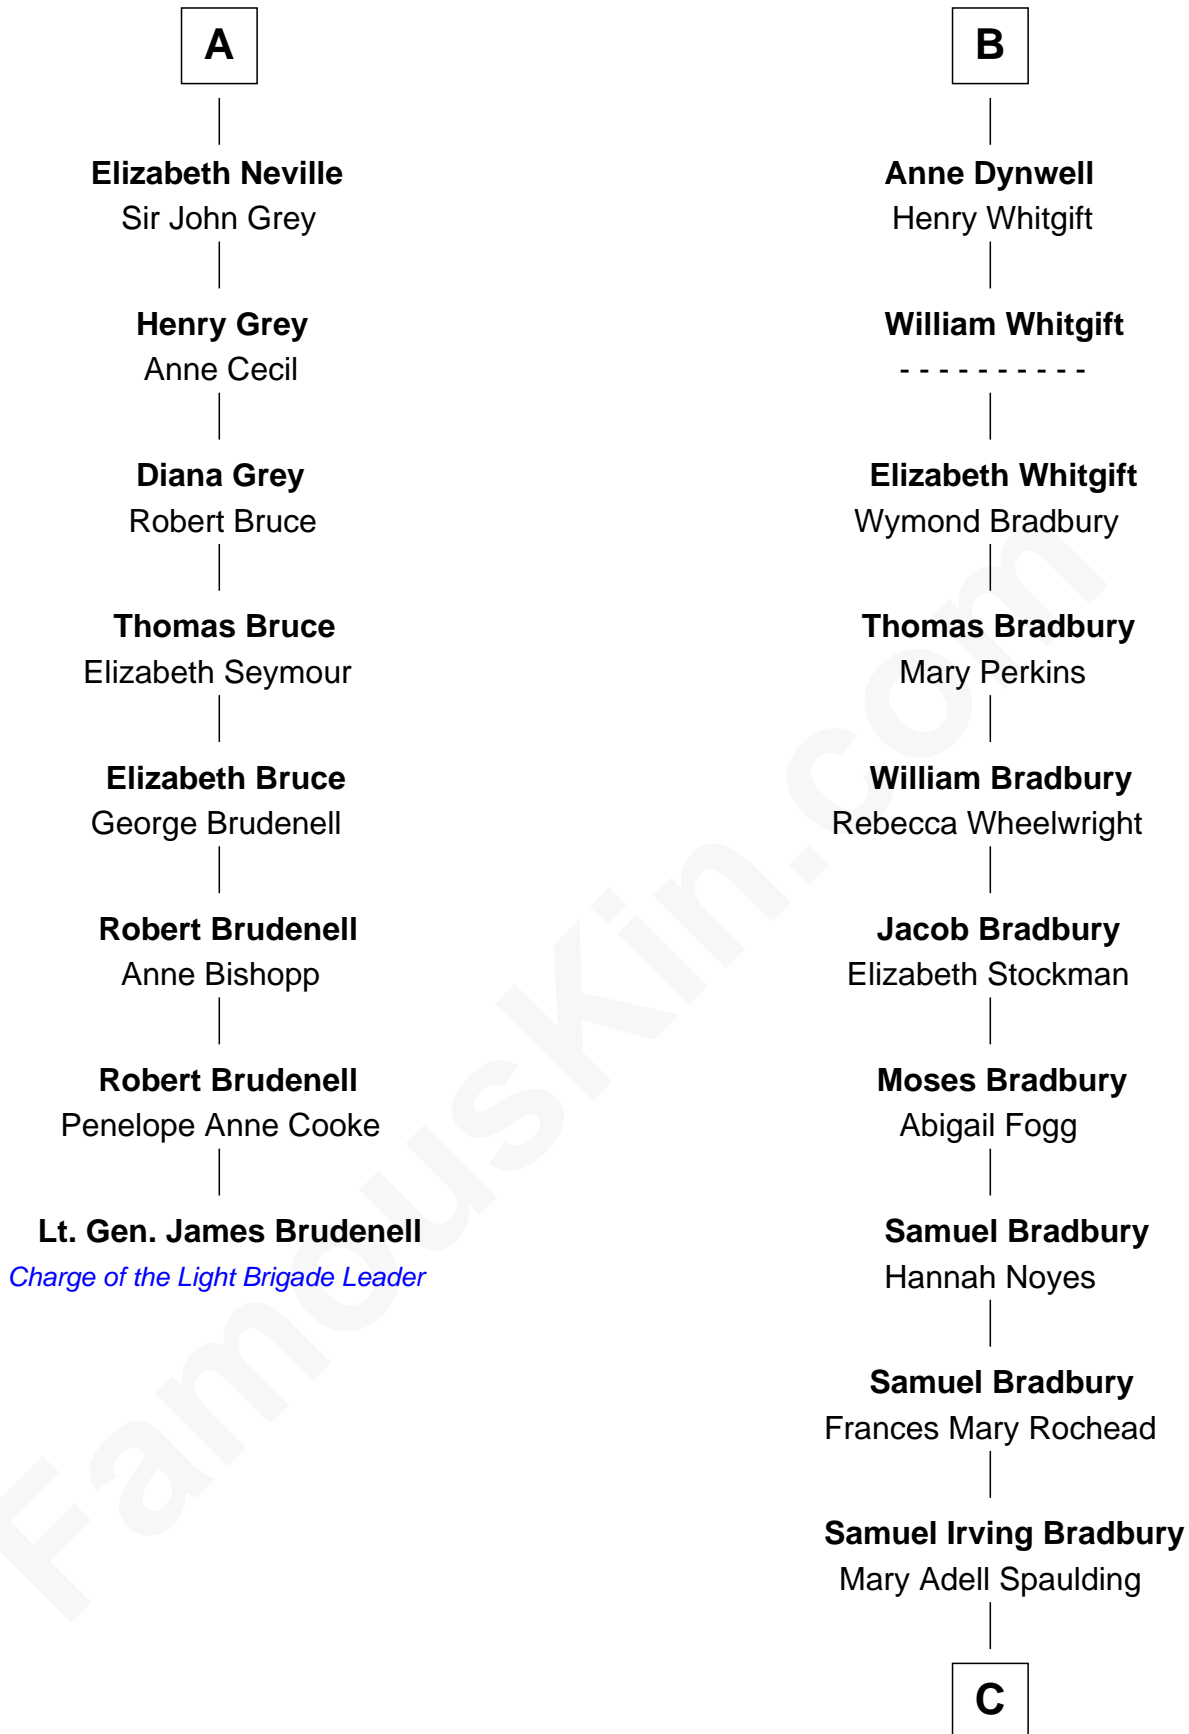

FamousKin.com

Relationship Chart of

Lt. Gen. James Brudenell

Leader of the "Charge of the Light Brigade"

14th cousin 5 times removed of

Ray Bradbury

Author of The Martian Chronicles

C

—
Samuel Hinkston Bradbury

Minnie Alice Davis

—
Leonard Spaulding Bradbury

Esther Marie Moberg

—
Ray Bradbury

Author of [The Martian Chronicles](#)

FamousKin.com