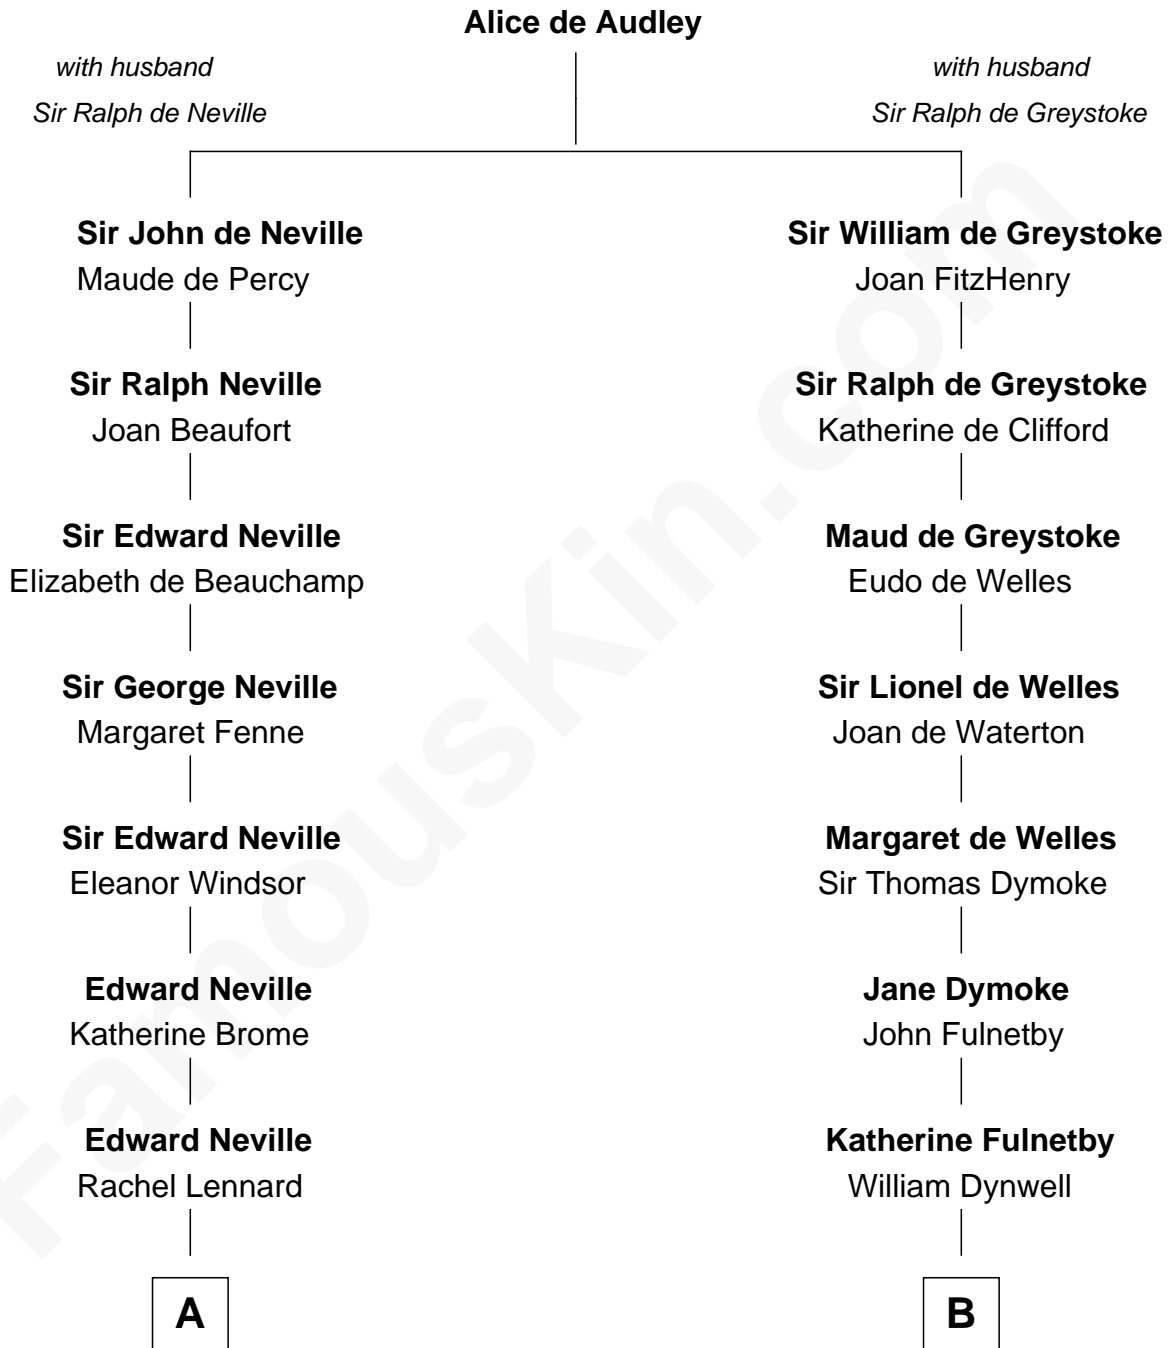

FamousKin.com

Relationship Chart of

Lt. Gen. James Brudenell

Leader of the "Charge of the Light Brigade"

14th cousin 5 times removed of

Ray Bradbury

Author of The Martian Chronicles

C

—
Samuel Hinkston Bradbury

Minnie Alice Davis

—
Leonard Spaulding Bradbury

Esther Marie Moberg

—
Ray Bradbury

Author of [The Martian Chronicles](#)

FamousKin.com