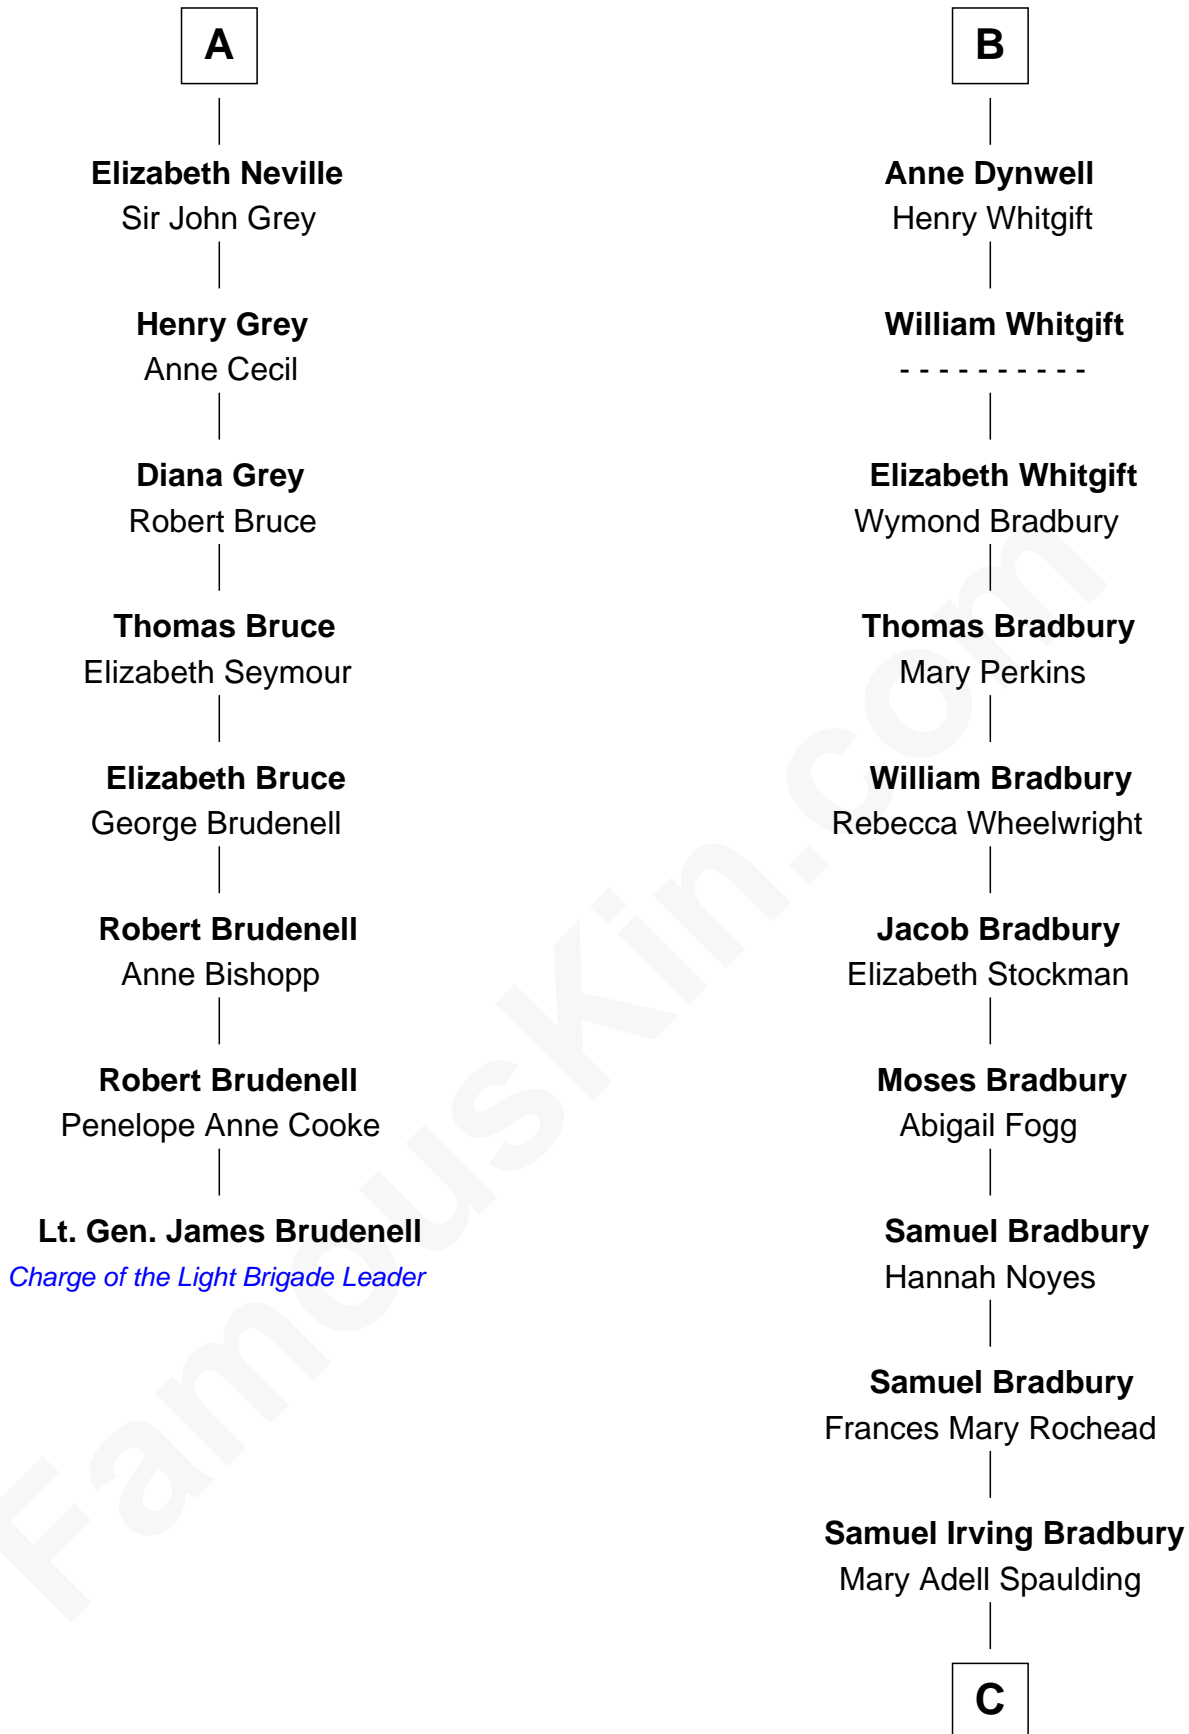

# FamousKin.com Relationship Chart of

**Lt. Gen. James Brudenell**

*Leader of the "Charge of the Light Brigade"*

**14th cousin 5 times removed of**

**Ray Bradbury**

*Author of The Martian Chronicles*

**Sir Henry de Percy**

Idoine de Clifford

**C**

—  
**Samuel Hinkston Bradbury**

Minnie Alice Davis

—  
**Leonard Spaulding Bradbury**

Esther Marie Moberg

—  
**Ray Bradbury**

*Author of [The Martian Chronicles](#)*