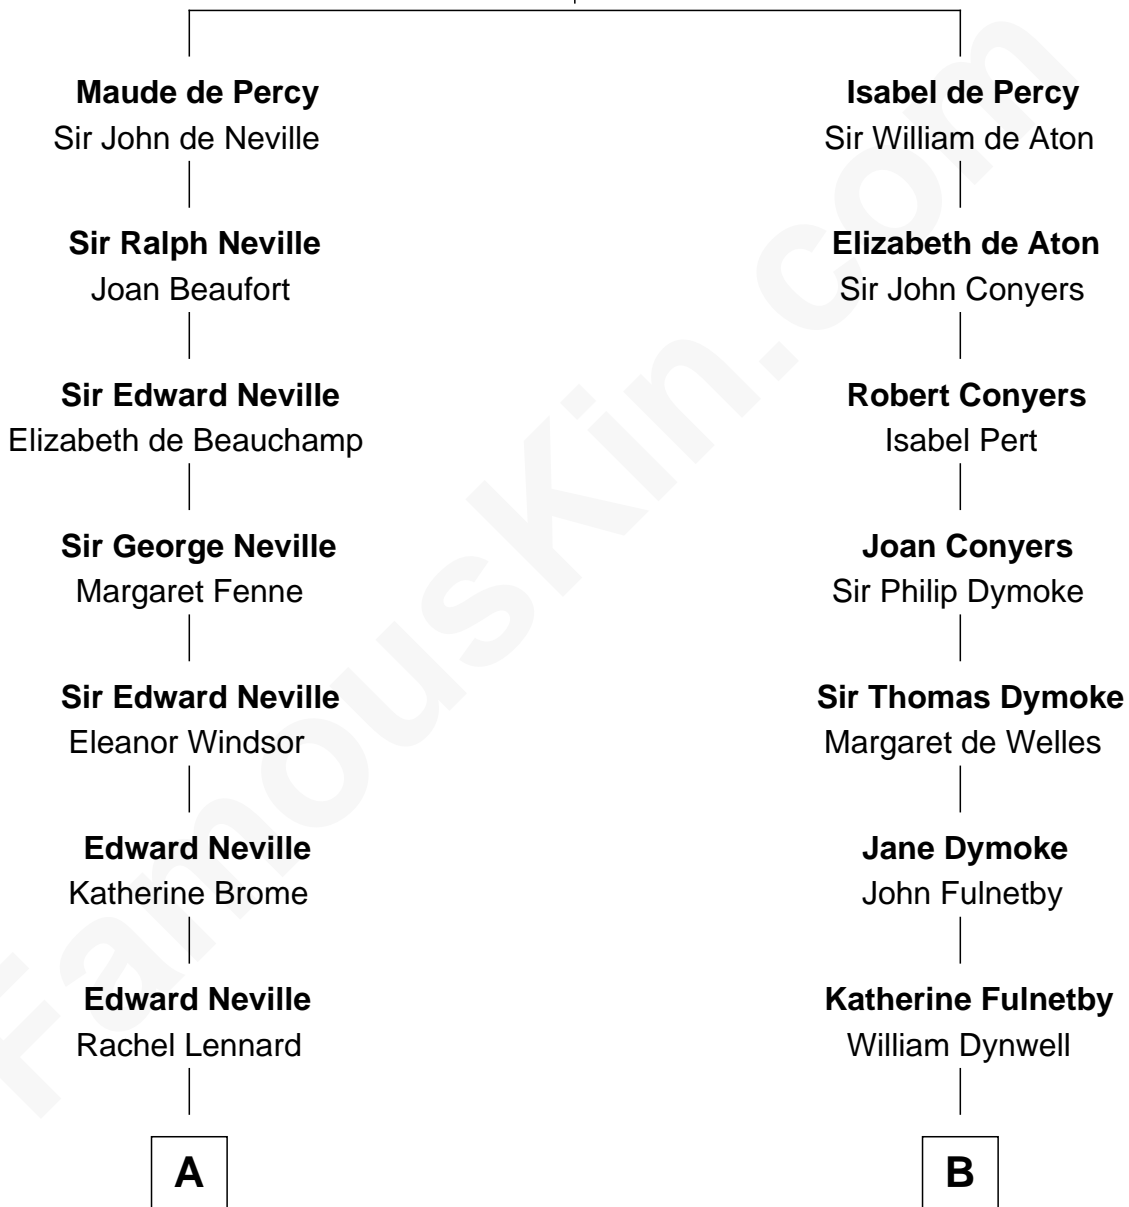

# FamousKin.com Relationship Chart of

**Lt. Gen. James Brudenell**

*Leader of the "Charge of the Light Brigade"*

**14th cousin 5 times removed of**

**Ray Bradbury**

*Author of The Martian Chronicles*

**Sir Henry de Percy**

Idoine de Clifford

**C**

—  
**Samuel Hinkston Bradbury**

Minnie Alice Davis

—  
**Leonard Spaulding Bradbury**

Esther Marie Moberg

—  
**Ray Bradbury**

*Author of [The Martian Chronicles](#)*