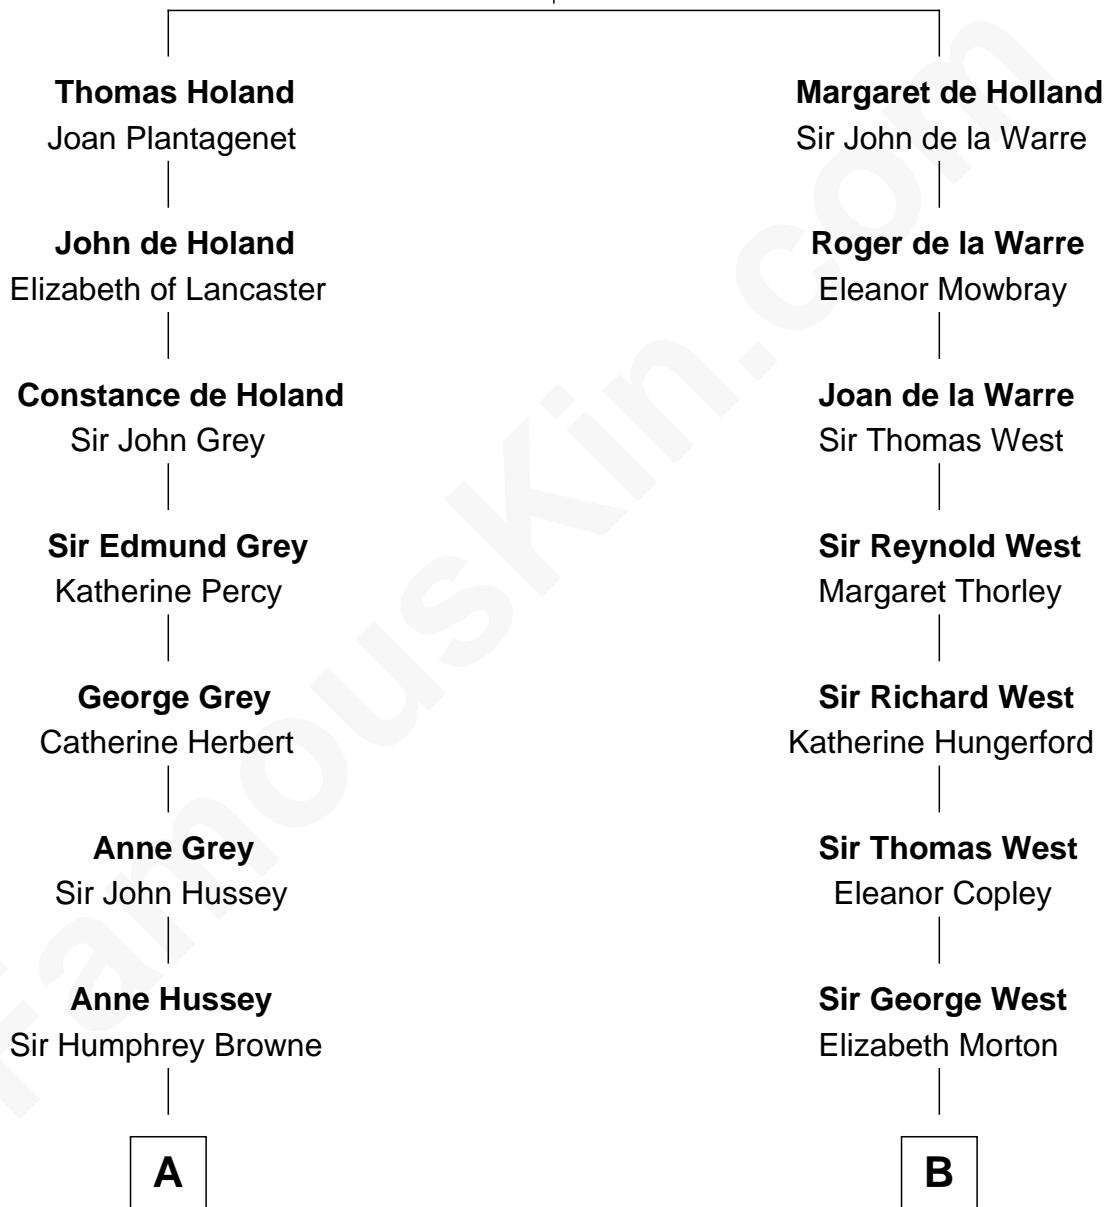

FamousKin.com Relationship Chart of

Lt. Gen. James Brudenell

Leader of the "Charge of the Light Brigade"

15th cousin 4 times removed of

Ray Bradbury

Author of The Martian Chronicles

Sir Robert de Holland

Maude la Zouche

C

—
Samuel Hinkston Bradbury

Minnie Alice Davis

—
Leonard Spaulding Bradbury

Esther Marie Moberg

—
Ray Bradbury

Author of [The Martian Chronicles](#)

FamousKin.com