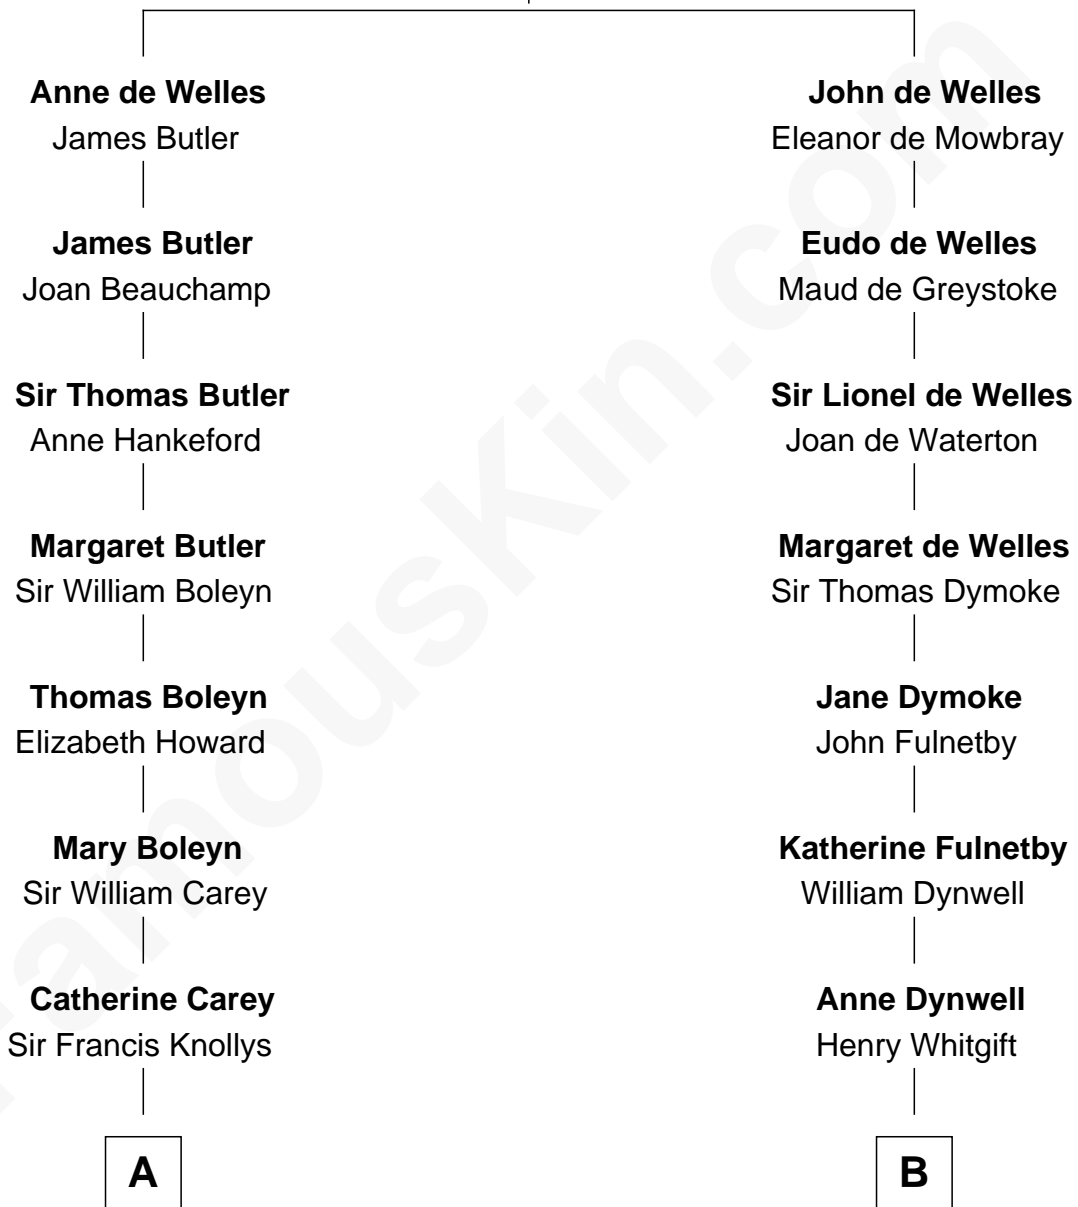

FamousKin.com

Relationship Chart of

Lt. Gen. James Brudenell

Leader of the "Charge of the Light Brigade"

15th cousin 3 times removed of

Ray Bradbury

Author of The Martian Chronicles

John de Welles

Maud de Roos

C

Leonard Spaulding Bradbury

Esther Marie Moberg

Ray Bradbury

Author of The Martian Chronicles

FamousKin.com