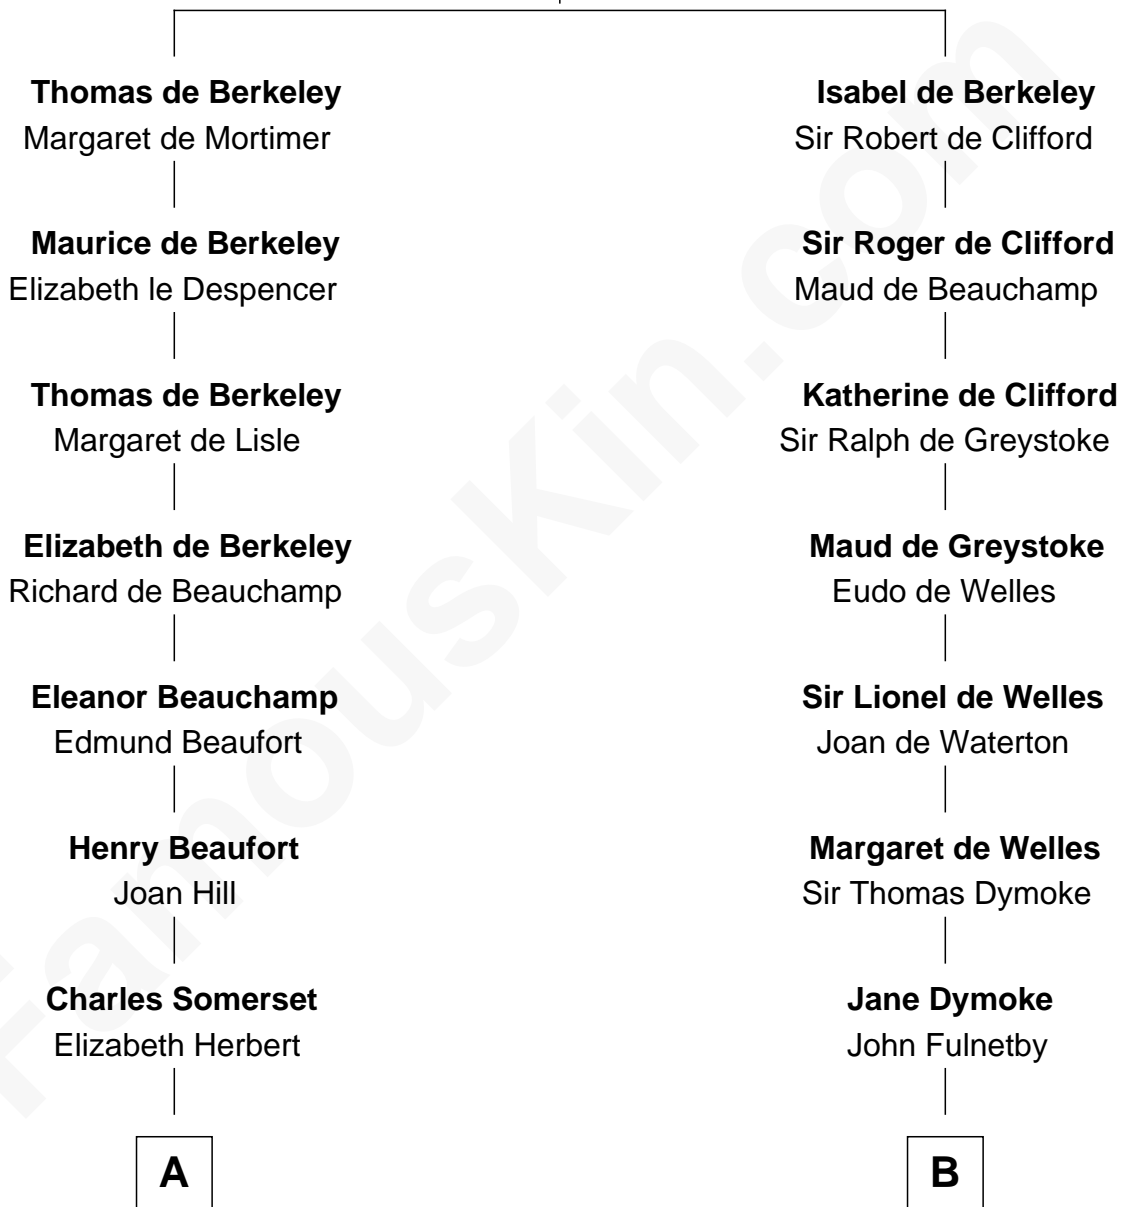

FamousKin.com

Relationship Chart of

Lt. Gen. James Brudenell

Leader of the "Charge of the Light Brigade"

17th cousin 3 times removed of

Ray Bradbury

Author of The Martian Chronicles

Sir Maurice de Berkeley

Eve la Zouche

C

—
Samuel Irving Bradbury

Mary Adell Spaulding

—
Samuel Hinkston Bradbury

Minnie Alice Davis

—
Leonard Spaulding Bradbury

Esther Marie Moberg

—
Ray Bradbury

Author of [The Martian Chronicles](#)

FamousKin.com