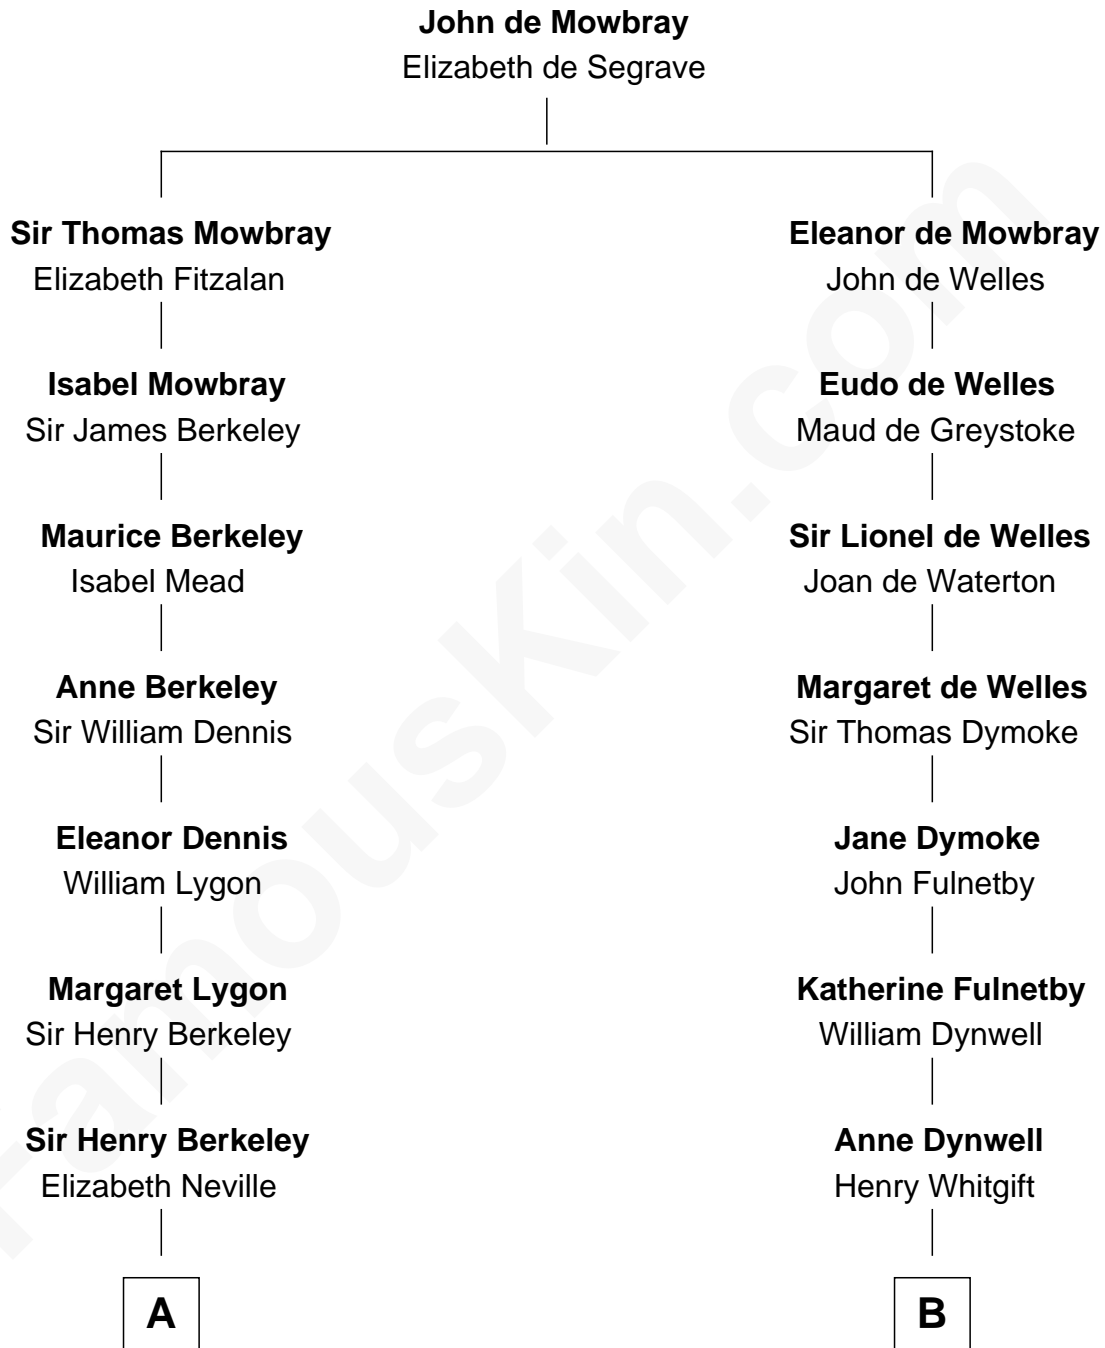

## Relationship Chart of

**Lt. Gen. James Brudenell**

*Leader of the "Charge of the Light Brigade"*

13th cousin 5 times removed of

**Ray Bradbury**

*Author of The Martian Chronicles*

**C**

Leonard Spaulding Bradbury

Esther Marie Moberg

Ray Bradbury

*Author of The Martian Chronicles*

FamousKin.com