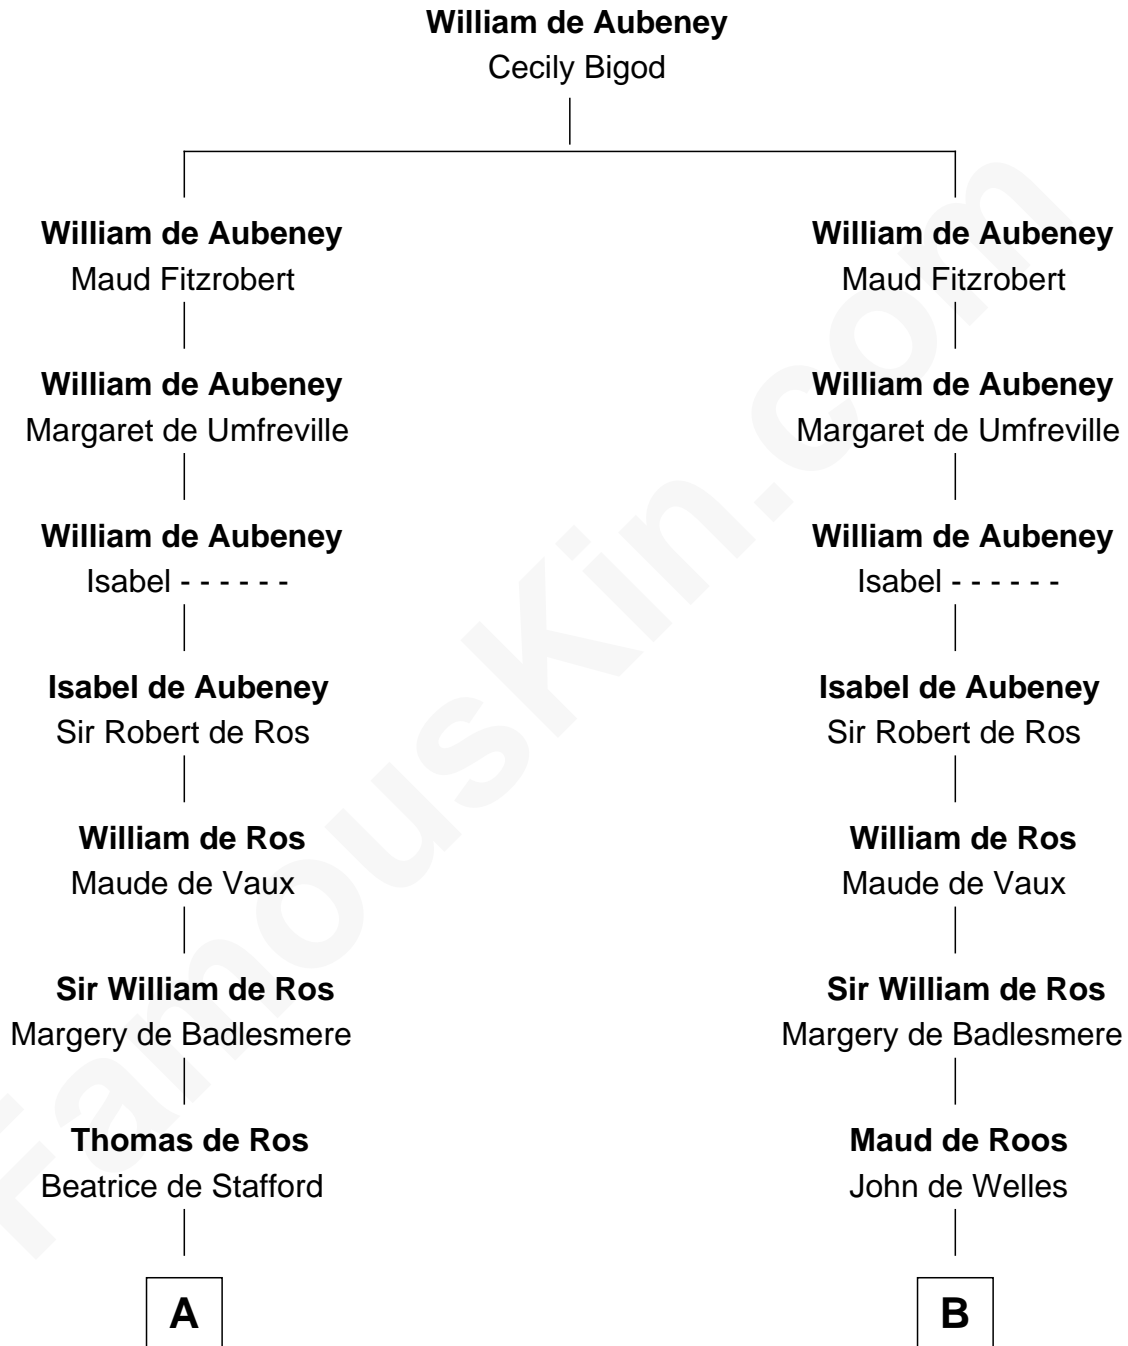

FamousKin.com

Relationship Chart of

Lt. Gen. James Brudenell

Leader of the "Charge of the Light Brigade"

19th cousin 2 times removed of

George Washington

1st U.S. President

C

Sir Cecil Bishopp
Elizabeth Dunch

Sir Cecil Bishopp
Anne Boscawen

Anne Bishopp
Robert Brudenell

Robert Brudenell
Penelope Anne Cooke

Lt. Gen. James Brudenell
Charge of the Light Brigade Leader

D

Mildred Warner
Lawrence Washington