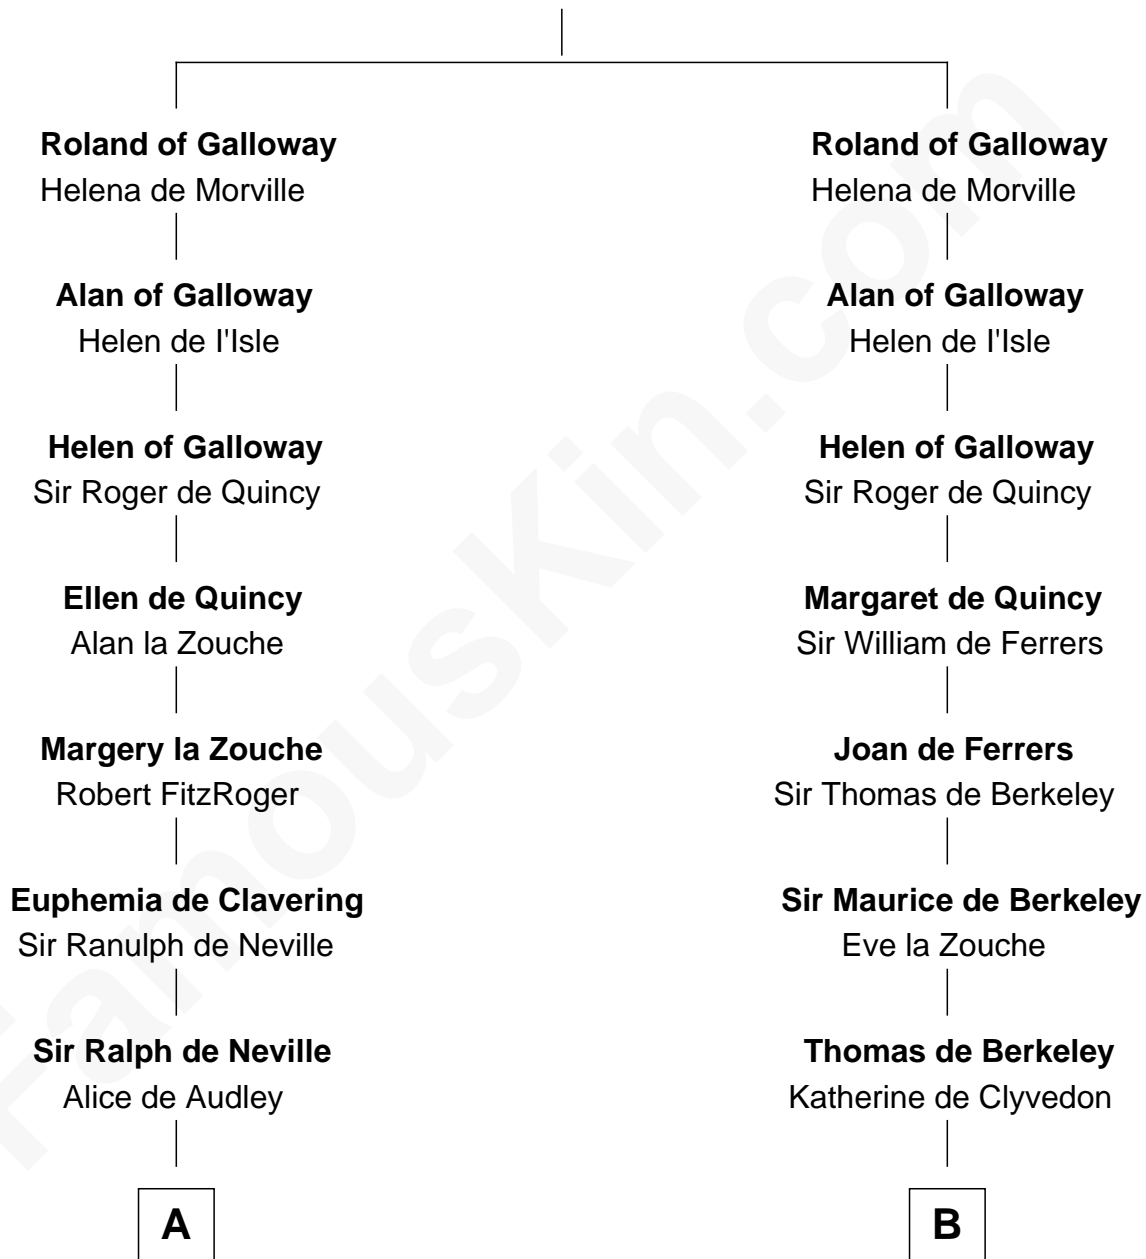

FamousKin.com

Relationship Chart of

Lt. Gen. James Brudenell

Leader of the "Charge of the Light Brigade"

18th cousin 3 times removed of

George Washington

1st U.S. President

Uhtred of Galloway

Gunnild of Dunbar

C

Thomas Bruce
Elizabeth Seymour

Elizabeth Bruce
George Brudenell

Robert Brudenell
Anne Bishopp

Robert Brudenell
Penelope Anne Cooke

Lt. Gen. James Brudenell
Charge of the Light Brigade Leader

D

Augustine Washington
Mary Ball

George Washington
1st U.S. President

FamousKin.com