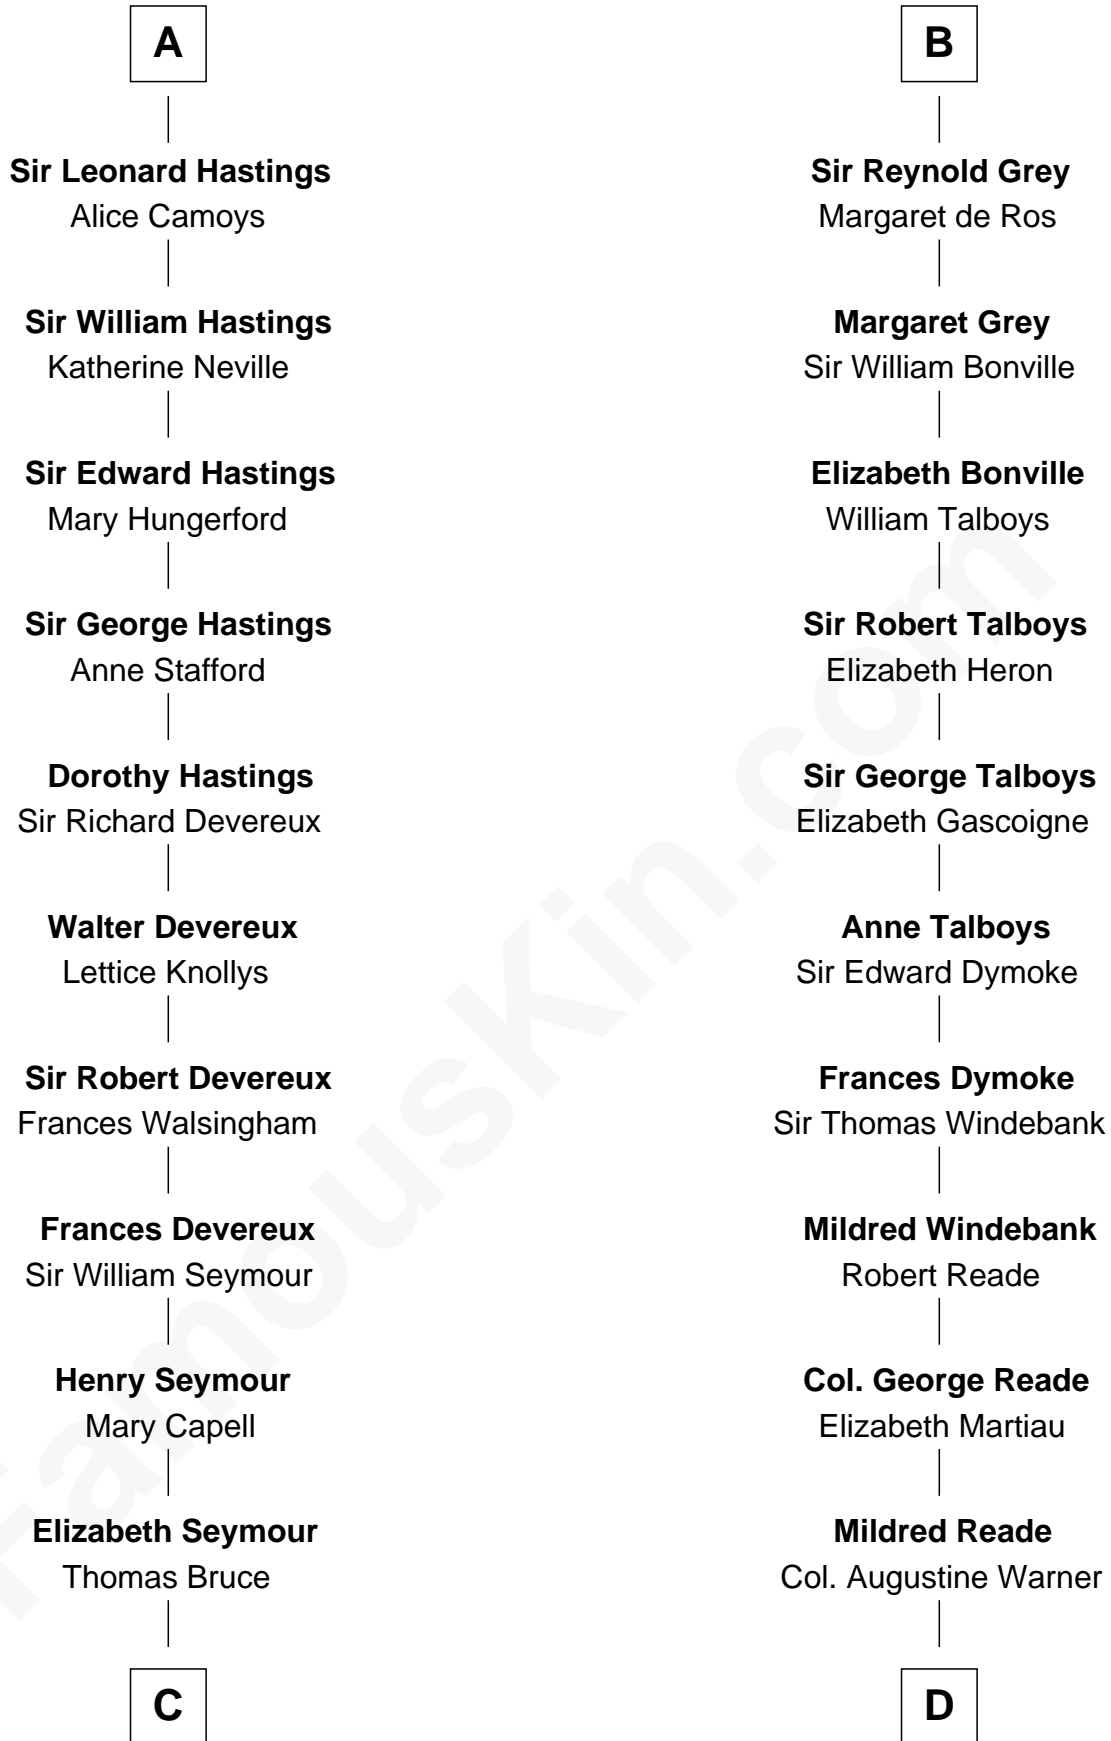

FamousKin.com Relationship Chart of

Lt. Gen. James Brudenell

Leader of the "Charge of the Light Brigade"

19th cousin 1 time removed of

George Washington

1st U.S. President

C

Elizabeth Bruce
George Brudenell

Robert Brudenell
Anne Bishopp

Robert Brudenell
Penelope Anne Cooke

Lt. Gen. James Brudenell
Charge of the Light Brigade Leader

D

Mildred Warner
Lawrence Washington

Augustine Washington
Mary Ball

George Washington
1st U.S. President