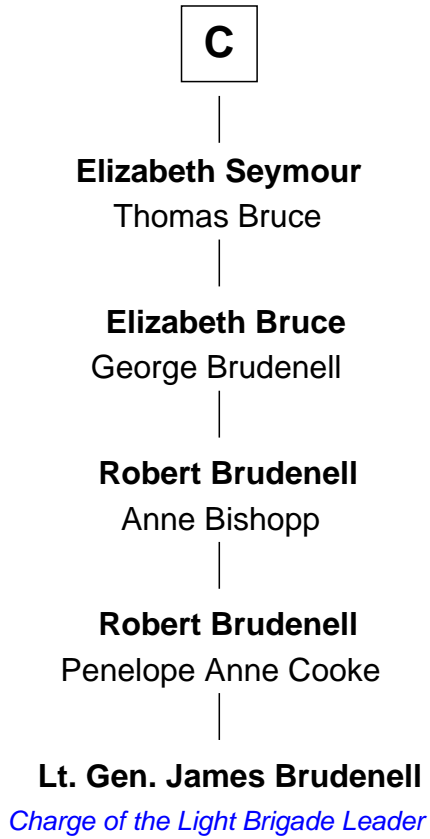

# FamousKin.com Relationship Chart of

**Lt. Gen. James Brudenell**

*Leader of the "Charge of the Light Brigade"*

17th cousin 4 times removed of

**George Washington**

*1st U.S. President*

**Eudon I of Porthoët**

Milicent de Cantilupe

**Sir William la Zouche**

Maud Lovel

**Milicent la Zouche**

Sir William Deincourt

**Margaret Deincourt**

Sir Robert de Tibetot

**A**

**Geoffrey of Porthoët**

Hawise - - - - -

**Alan la Zouche**

Alice de Belmeis

**Roger la Zouche**

Margaret - - - - -

**Eudo la Zouche**

Milicent de Cantilupe

**Eve la Zouche**

Sir Maurice de Berkeley

**Thomas de Berkeley**

Katherine de Clyvedon

**Sir John Berkeley**

Elizabeth Betteshorne

**B**

FamousKin.com