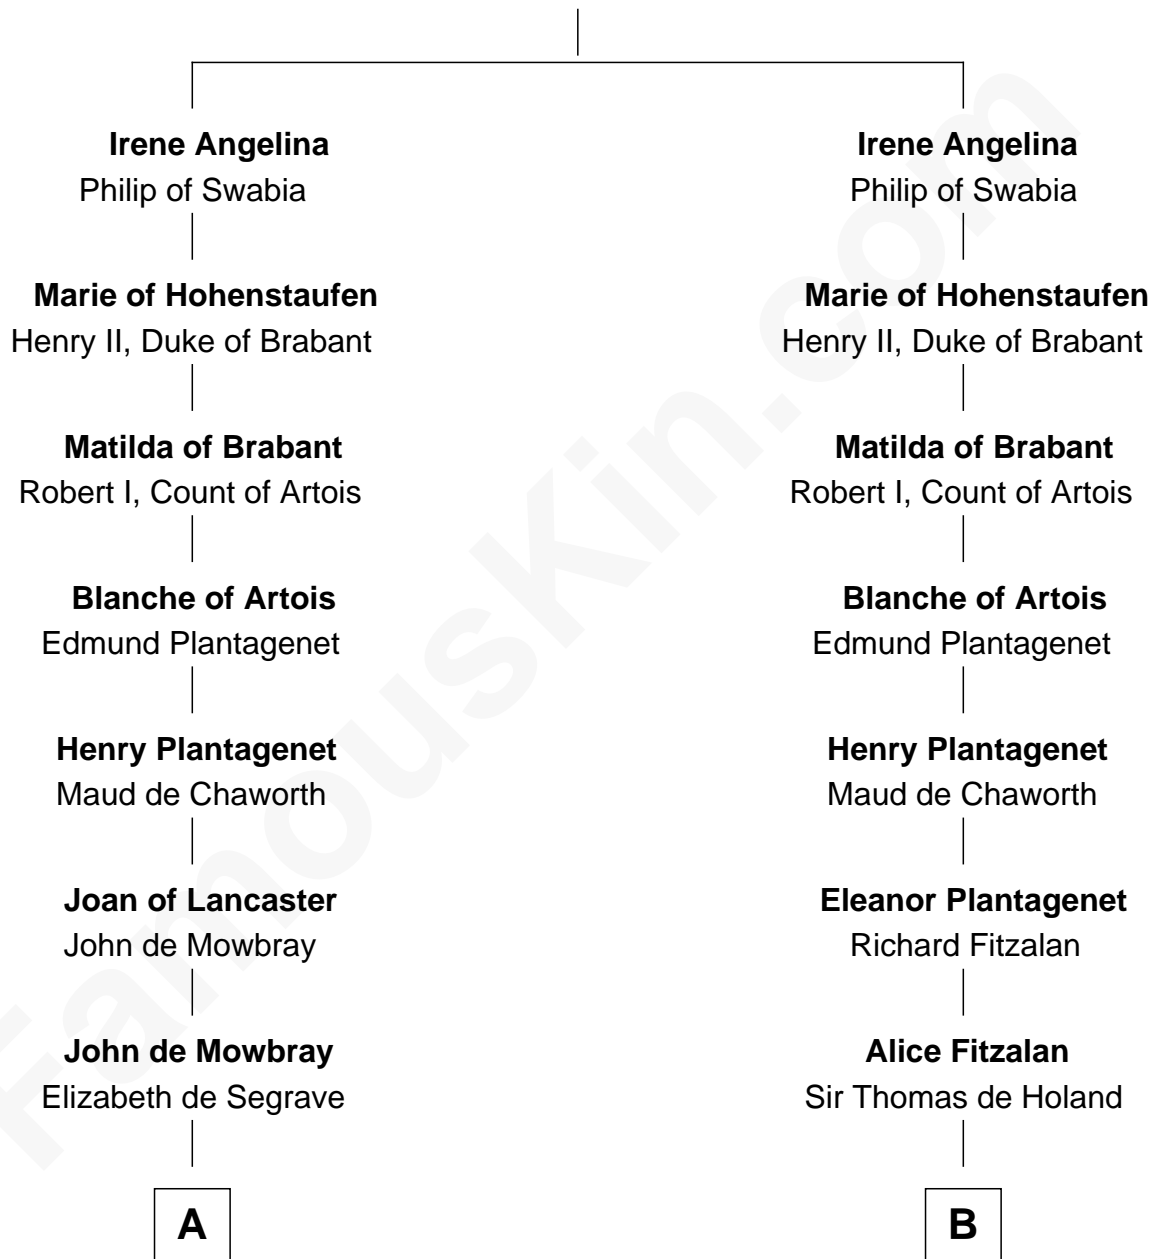

## Relationship Chart of

**Lt. Gen. James Brudenell**

*Leader of the "Charge of the Light Brigade"*

19th cousin 1 time removed of

**John Langdon**

*Signer of the U.S. Constitution*

Isaac II Angelos

**C**

**Anne Boscawen**

Sir Cecil Bishopp

**Anne Bishopp**

Robert Brudenell

**Robert Brudenell**

Penelope Anne Cooke

**Lt. Gen. James Brudenell**

*Charge of the Light Brigade Leader*