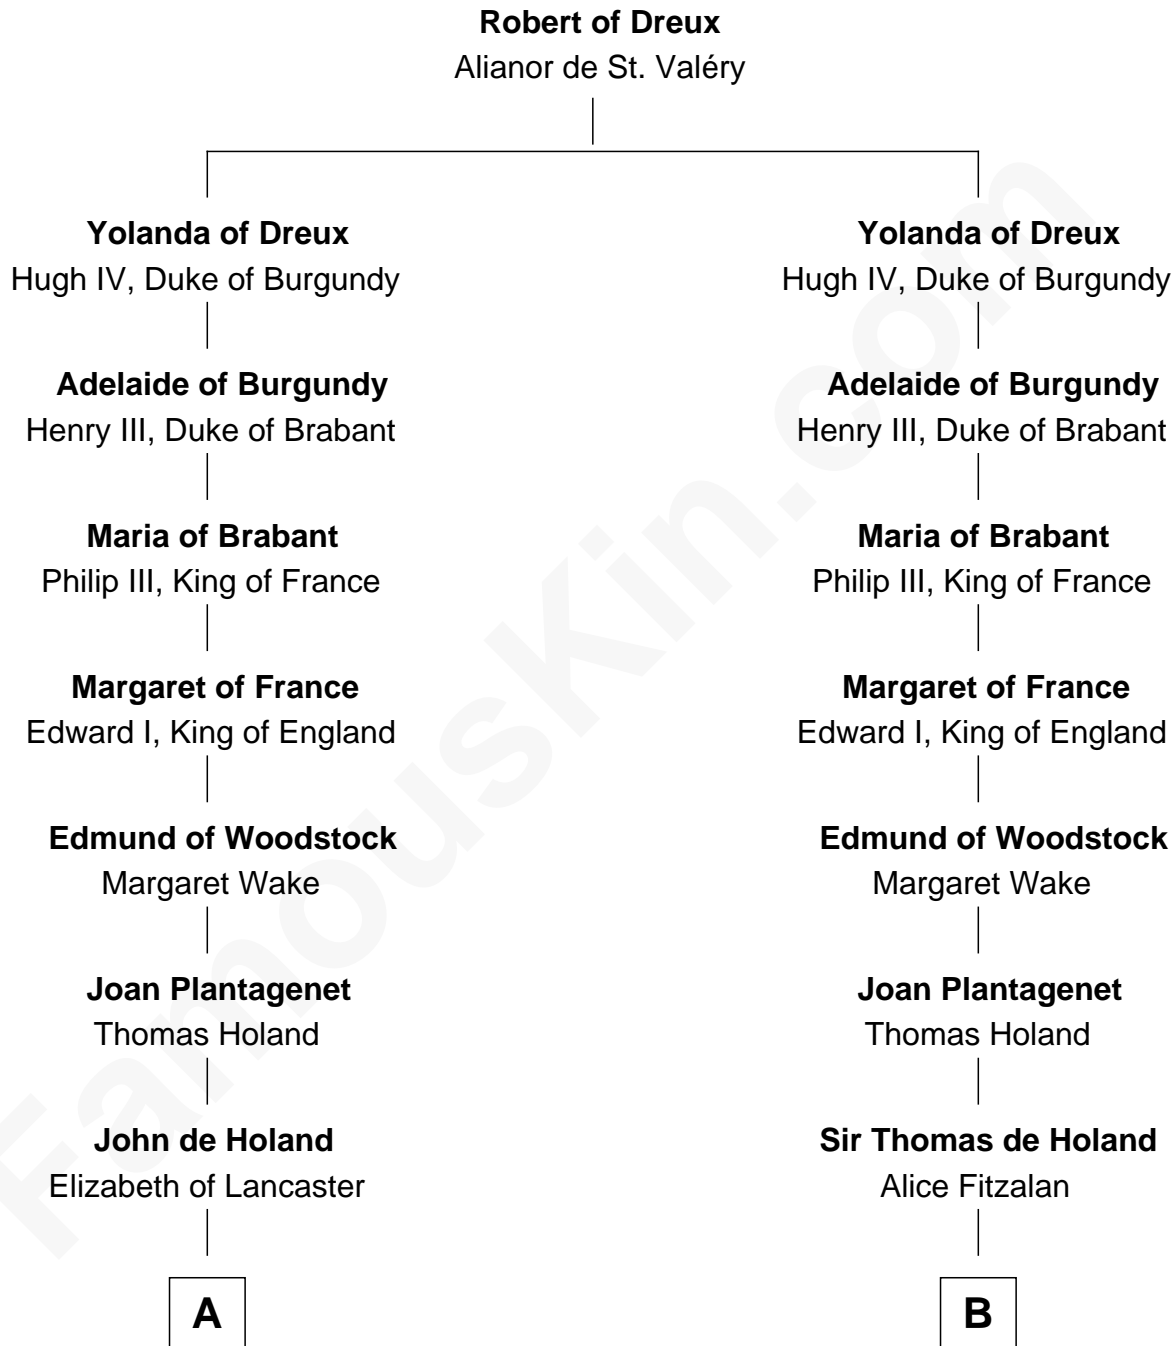

FamousKin.com

Relationship Chart of

Lt. Gen. James Brudenell

Leader of the "Charge of the Light Brigade"

19th cousin 1 time removed of

John Langdon

Signer of the U.S. Constitution

C

Sir Cecil Bishopp

Anne Boscawen

Anne Bishopp

Robert Brudenell

Robert Brudenell

Penelope Anne Cooke

Lt. Gen. James Brudenell

Charge of the Light Brigade Leader