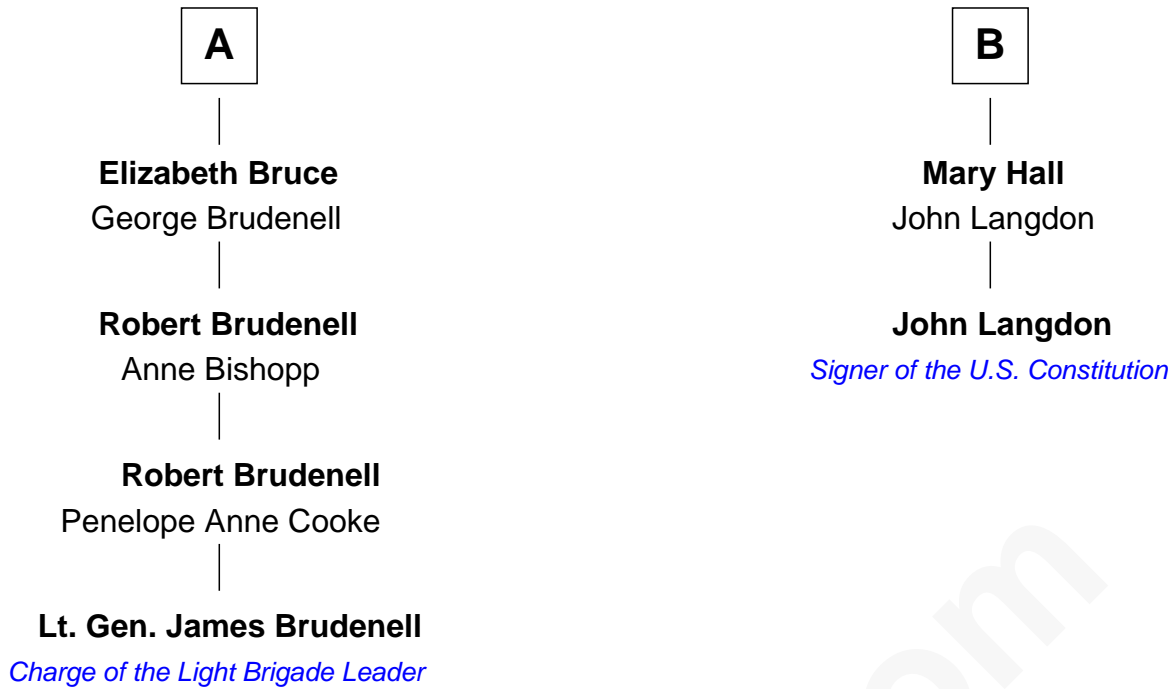

## Relationship Chart of

**Lt. Gen. James Brudenell**

*Leader of the "Charge of the Light Brigade"*

8th cousin 2 times removed of

**John Langdon**

*Signer of the U.S. Constitution*

FamousKin.com