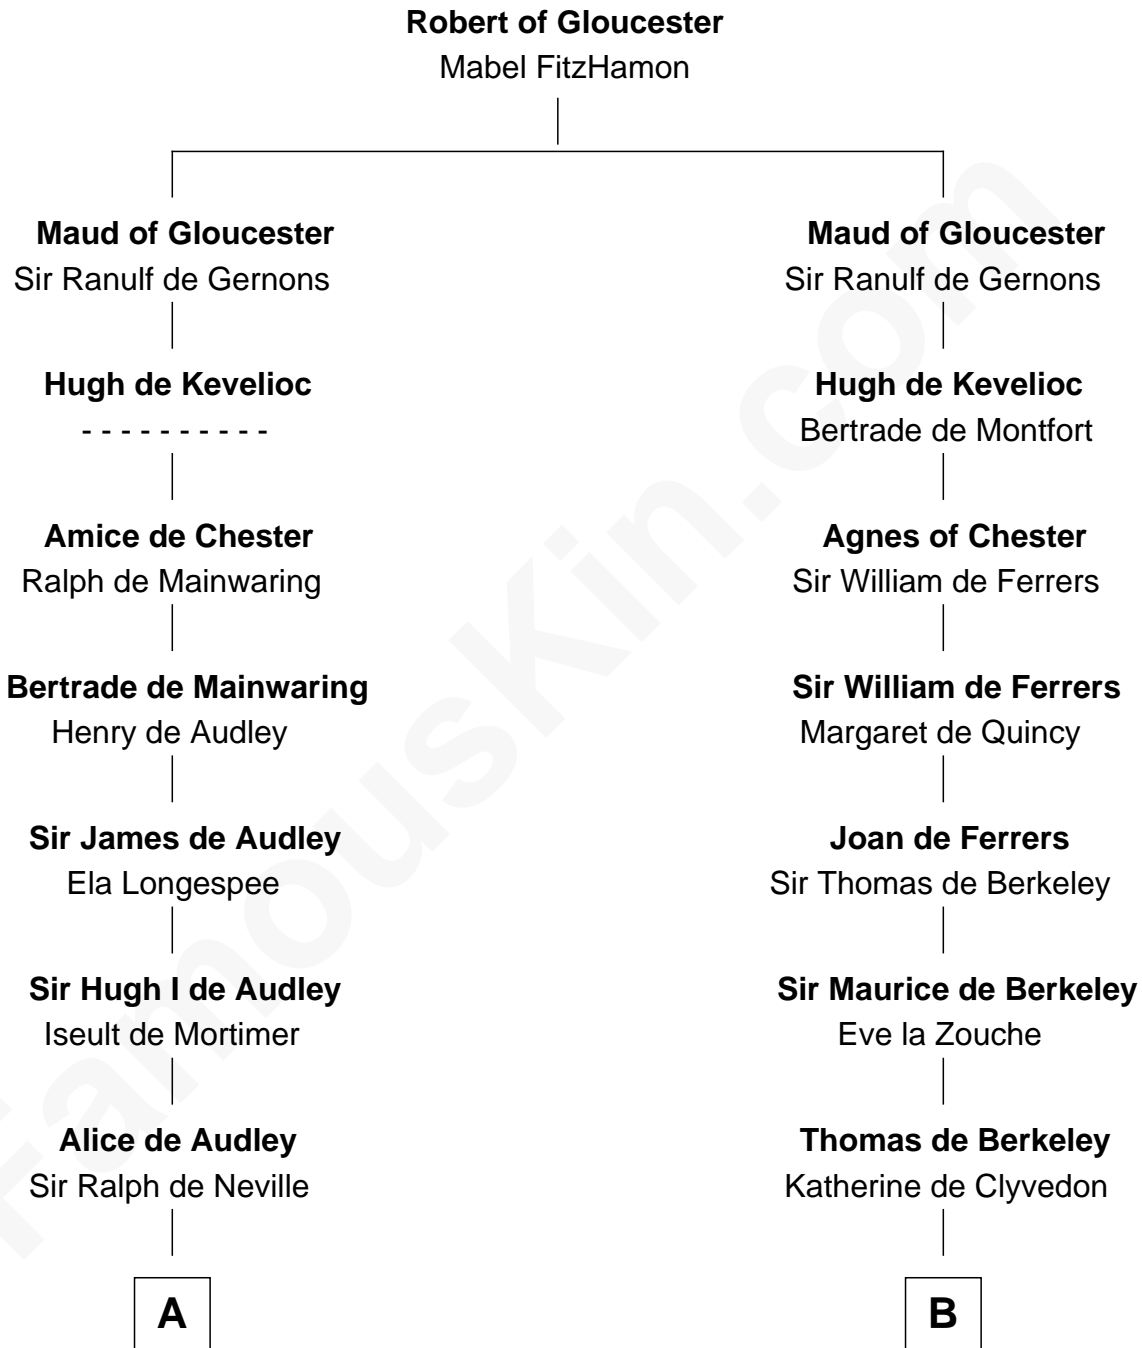

## Relationship Chart of

**Lt. Gen. James Brudenell**

*Leader of the "Charge of the Light Brigade"*

19th cousin 2 times removed of

**John Langdon**

*Signer of the U.S. Constitution*

**C**

**Thomas Bruce**  
Elizabeth Seymour

**Elizabeth Bruce**  
George Brudenell

**Robert Brudenell**  
Anne Bishopp

**Robert Brudenell**  
Penelope Anne Cooke

**Lt. Gen. James Brudenell**  
*Charge of the Light Brigade Leader*

**D**

**Josiah Hall**  
Mary Woodbury