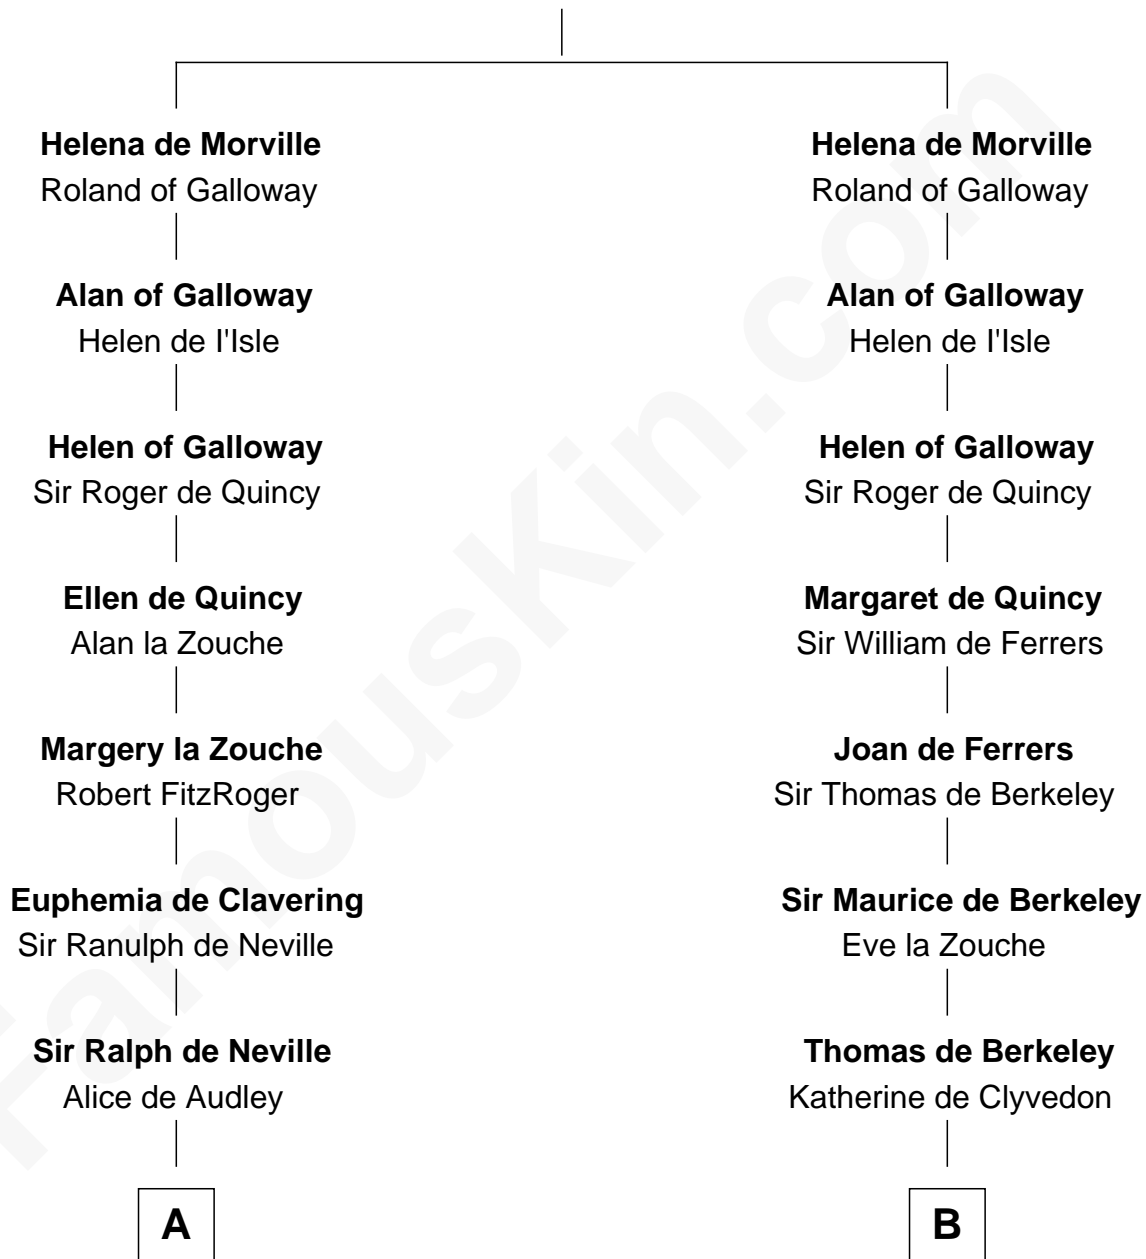

FamousKin.com Relationship Chart of

Lt. Gen. James Brudenell

Leader of the "Charge of the Light Brigade"

19th cousin 2 times removed of

John Langdon

Signer of the U.S. Constitution

Richard de Morville

Avice of Lancaster

C

Thomas Bruce
Elizabeth Seymour

Elizabeth Bruce
George Brudenell

Robert Brudenell
Anne Bishopp

Robert Brudenell
Penelope Anne Cooke

Lt. Gen. James Brudenell
Charge of the Light Brigade Leader

D

Josiah Hall
Mary Woodbury