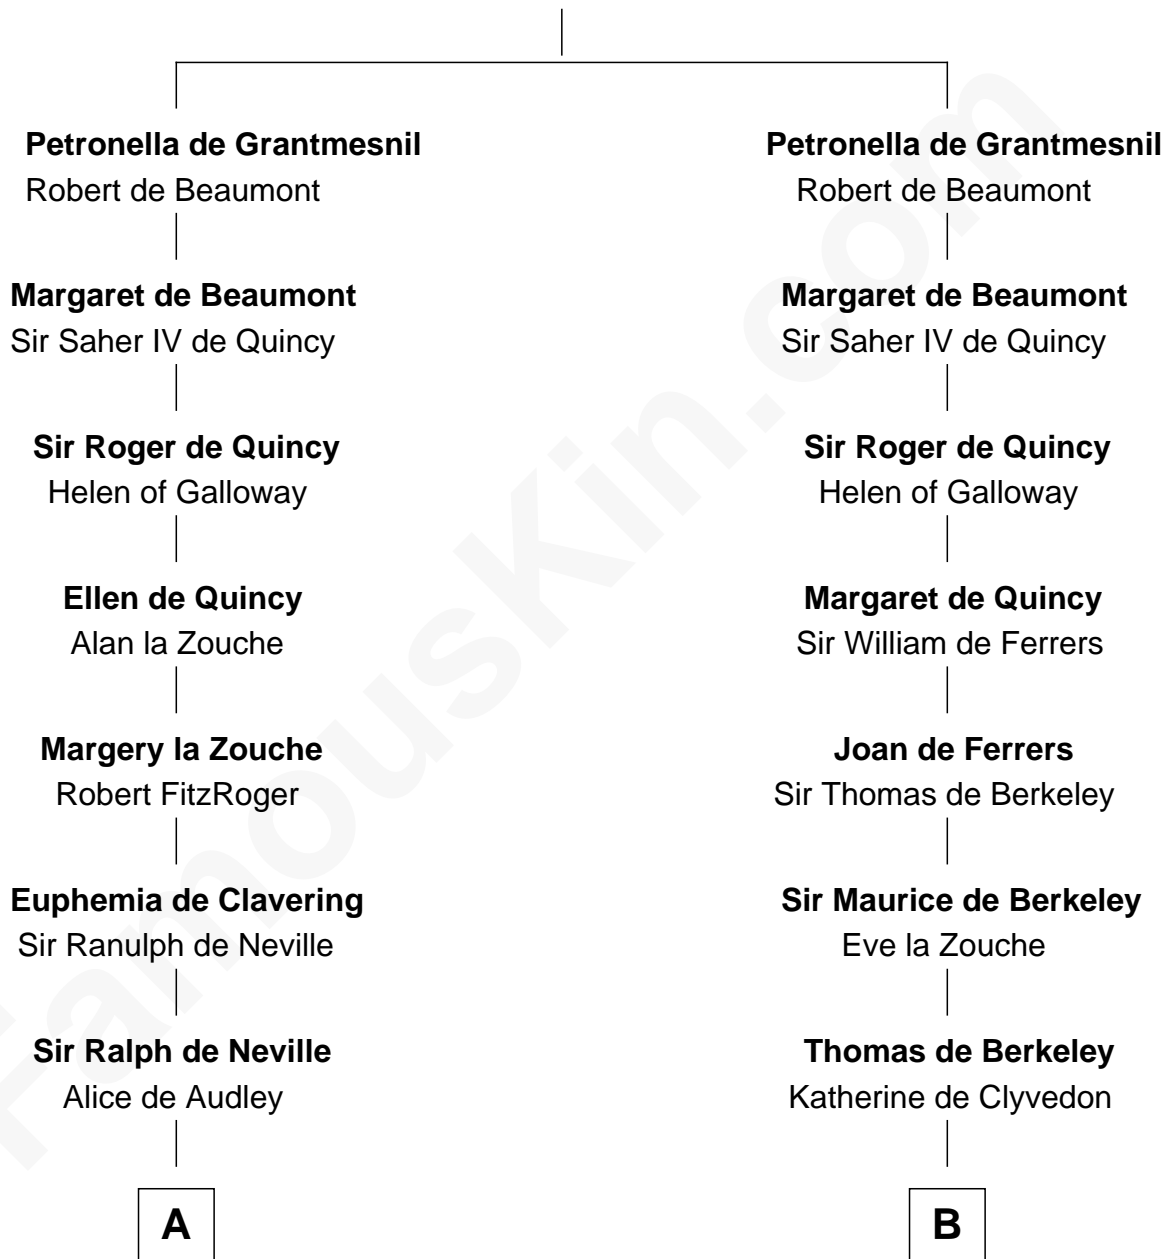

FamousKin.com

Relationship Chart of

Lt. Gen. James Brudenell

Leader of the "Charge of the Light Brigade"

19th cousin 2 times removed of

John Langdon

Signer of the U.S. Constitution

Hugh de Grantmesnil

C

Thomas Bruce
Elizabeth Seymour

Elizabeth Bruce
George Brudenell

Robert Brudenell
Anne Bishopp

Robert Brudenell
Penelope Anne Cooke

Lt. Gen. James Brudenell
Charge of the Light Brigade Leader

D

Josiah Hall
Mary Woodbury