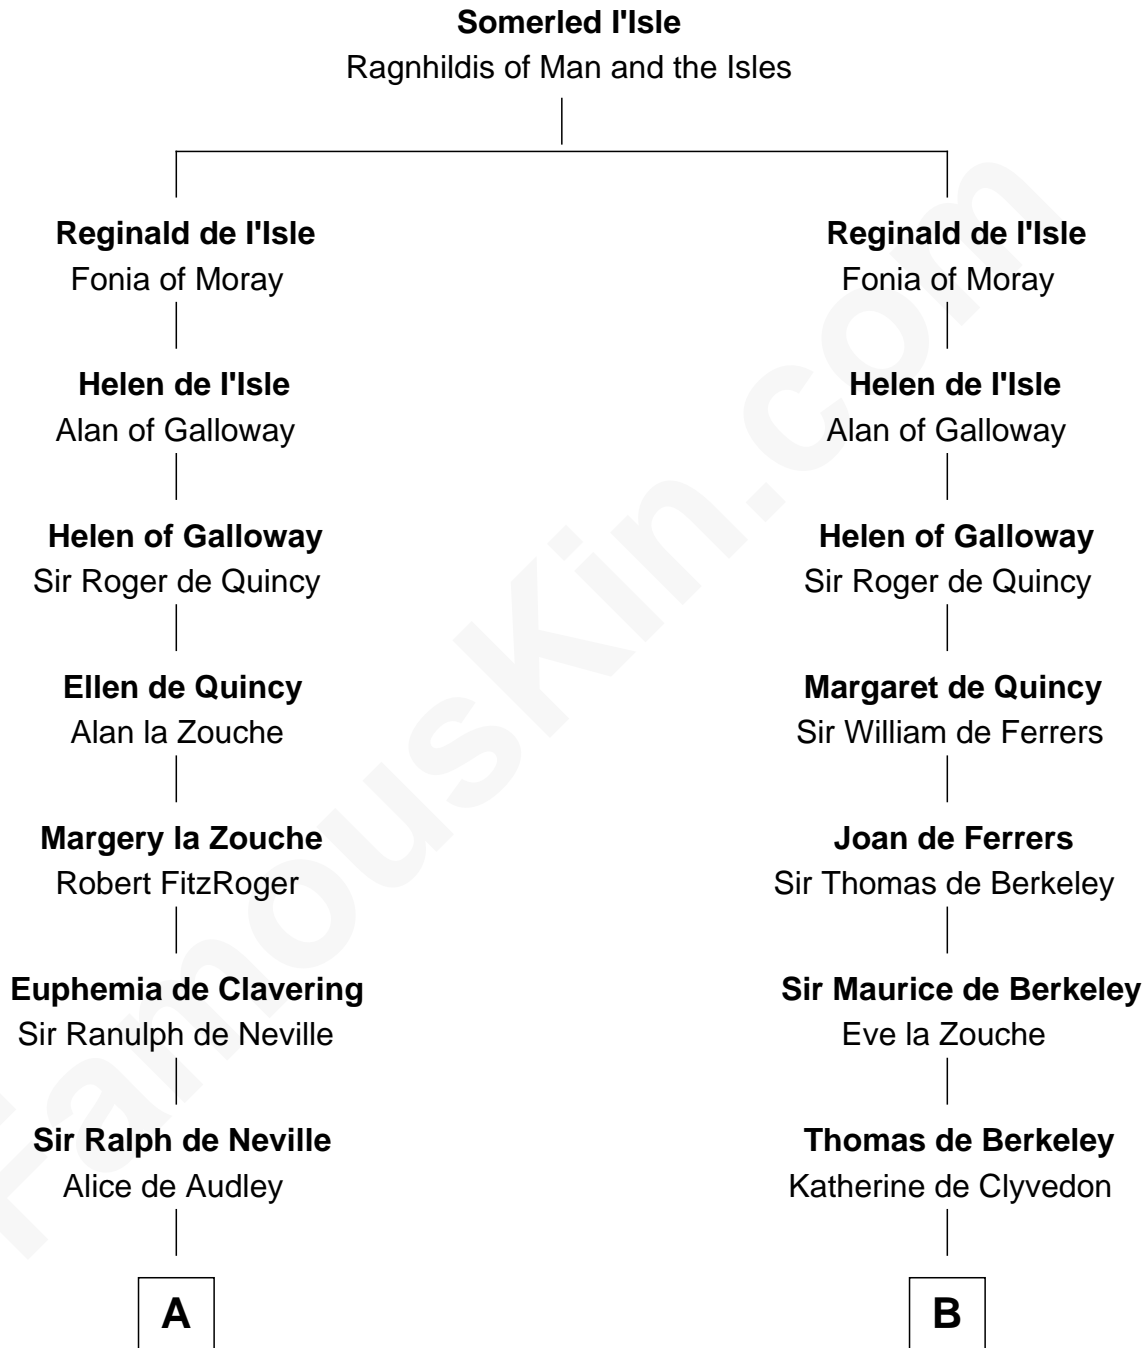

FamousKin.com Relationship Chart of

Lt. Gen. James Brudenell

Leader of the "Charge of the Light Brigade"

19th cousin 2 times removed of

John Langdon

Signer of the U.S. Constitution

C

Thomas Bruce
Elizabeth Seymour

Elizabeth Bruce
George Brudenell

Robert Brudenell
Anne Bishopp

Robert Brudenell
Penelope Anne Cooke

Lt. Gen. James Brudenell
Charge of the Light Brigade Leader

D

Josiah Hall
Mary Woodbury

Mary Hall
John Langdon