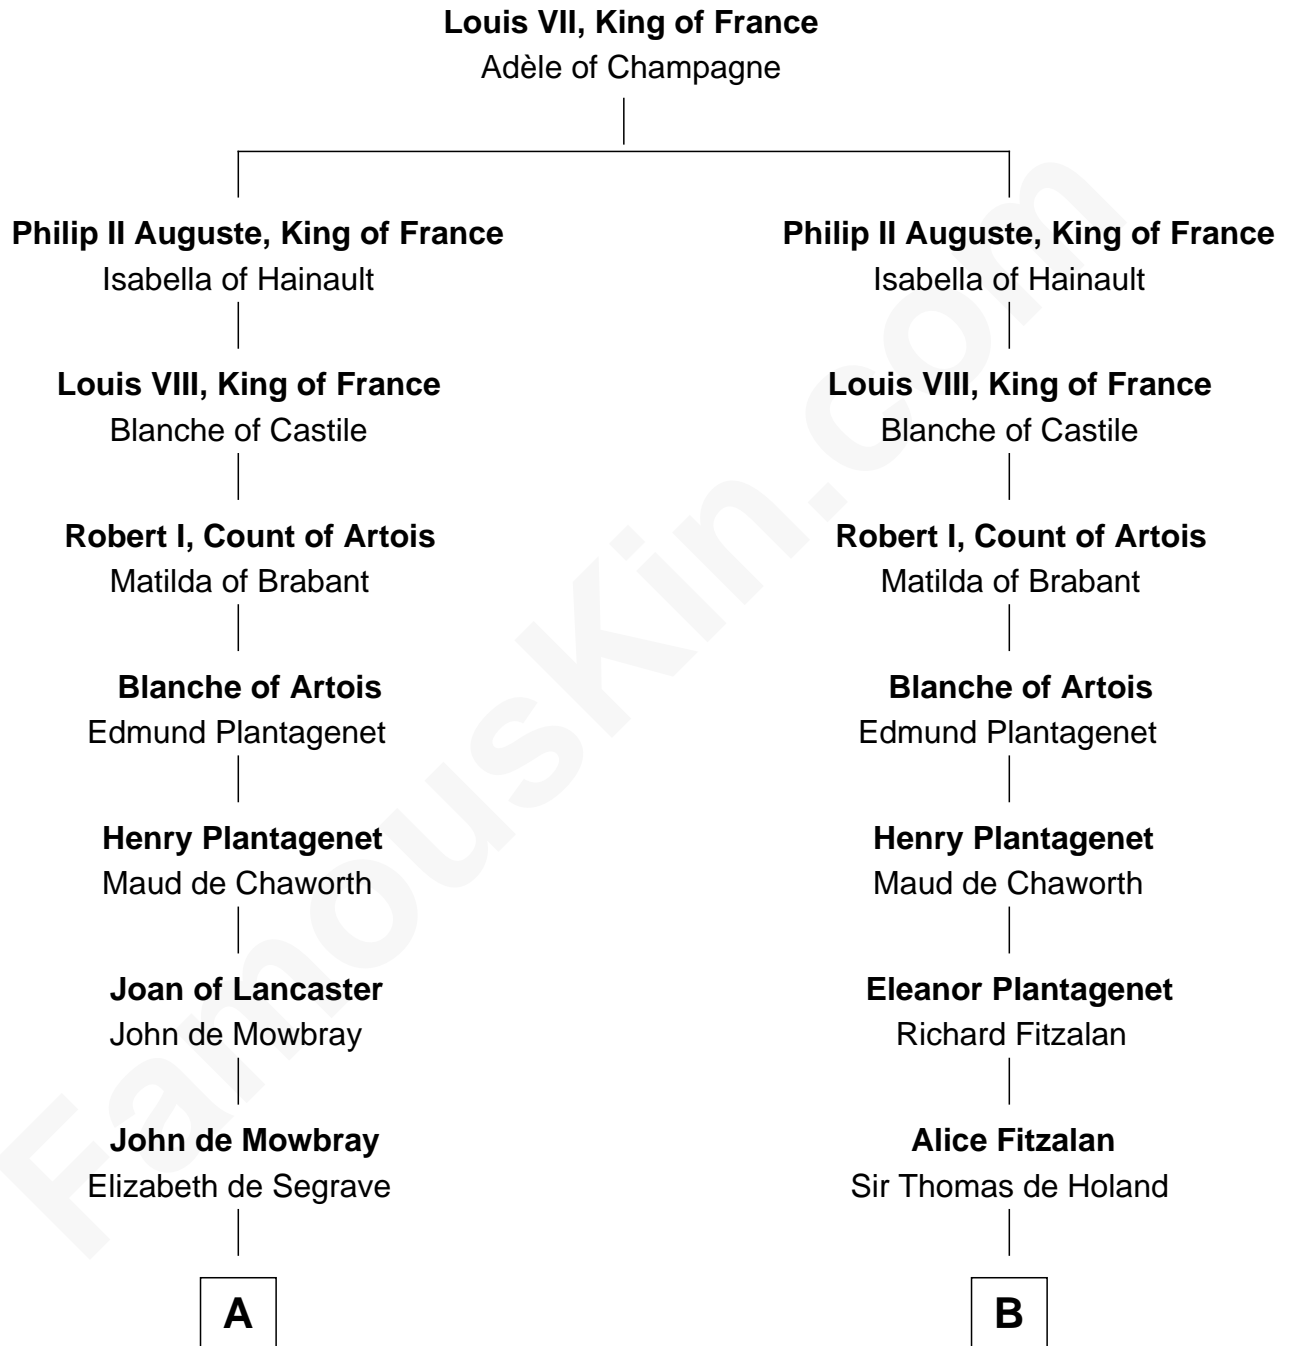

FamousKin.com

Relationship Chart of

Lt. Gen. James Brudenell

Leader of the "Charge of the Light Brigade"

19th cousin 1 time removed of

John Langdon

Signer of the U.S. Constitution

C