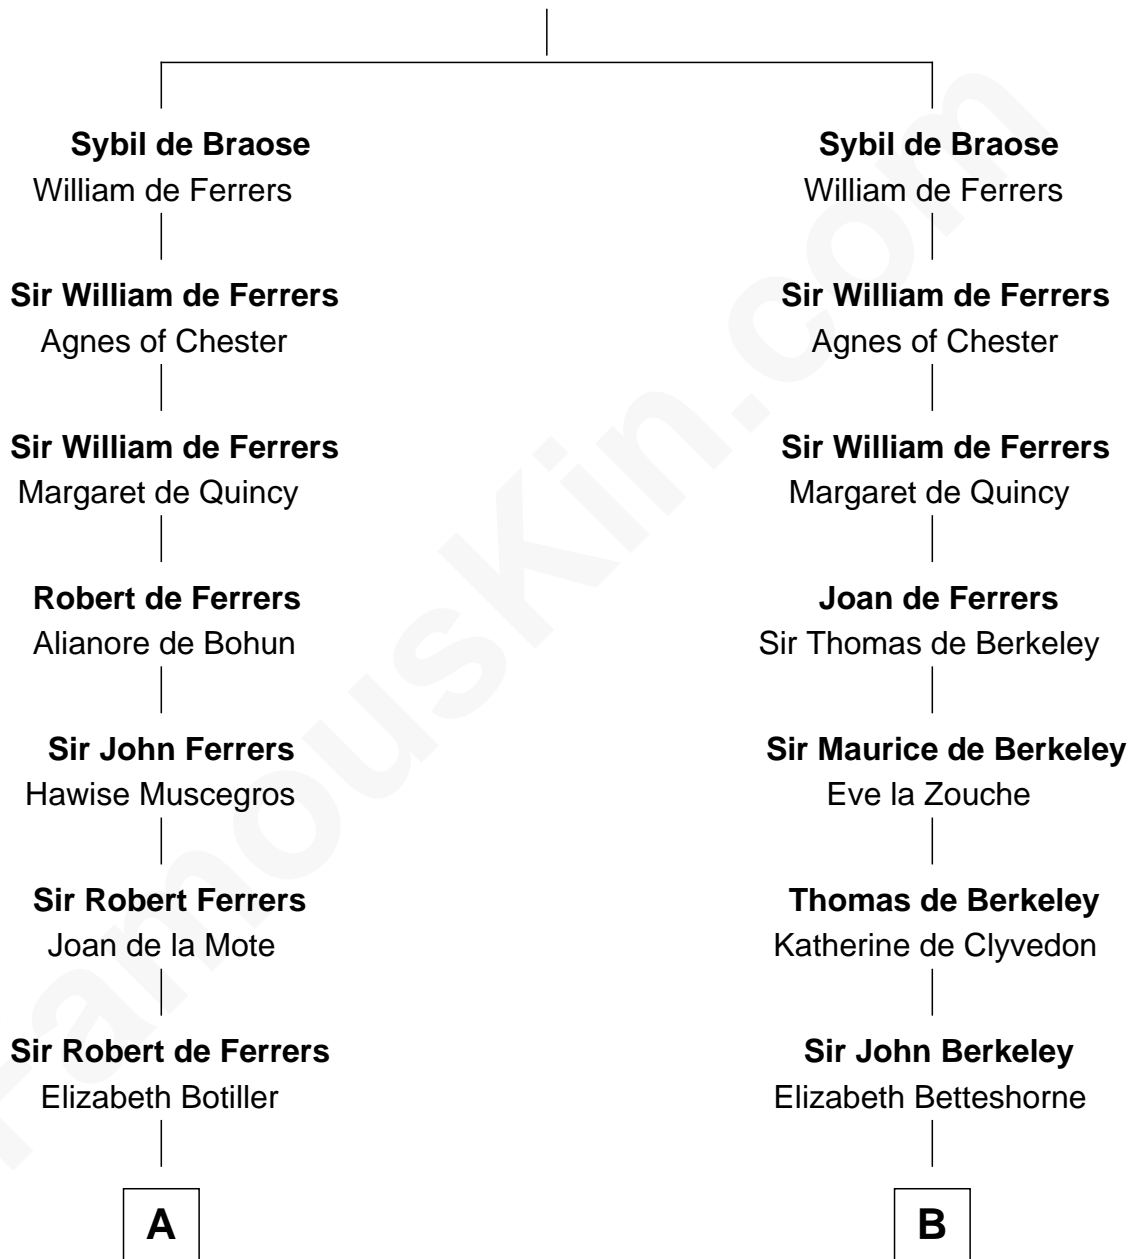

FamousKin.com

Relationship Chart of

Lt. Gen. James Brudenell

Leader of the "Charge of the Light Brigade"

18th cousin 3 times removed of

John Langdon

Signer of the U.S. Constitution

William de Braose

C

Frances Savile
Francis Brudenell

George Brudenell
Elizabeth Bruce

Robert Brudenell
Anne Bishopp

Robert Brudenell
Penelope Anne Cooke

Lt. Gen. James Brudenell
Charge of the Light Brigade Leader

D

Mary Hall
John Langdon