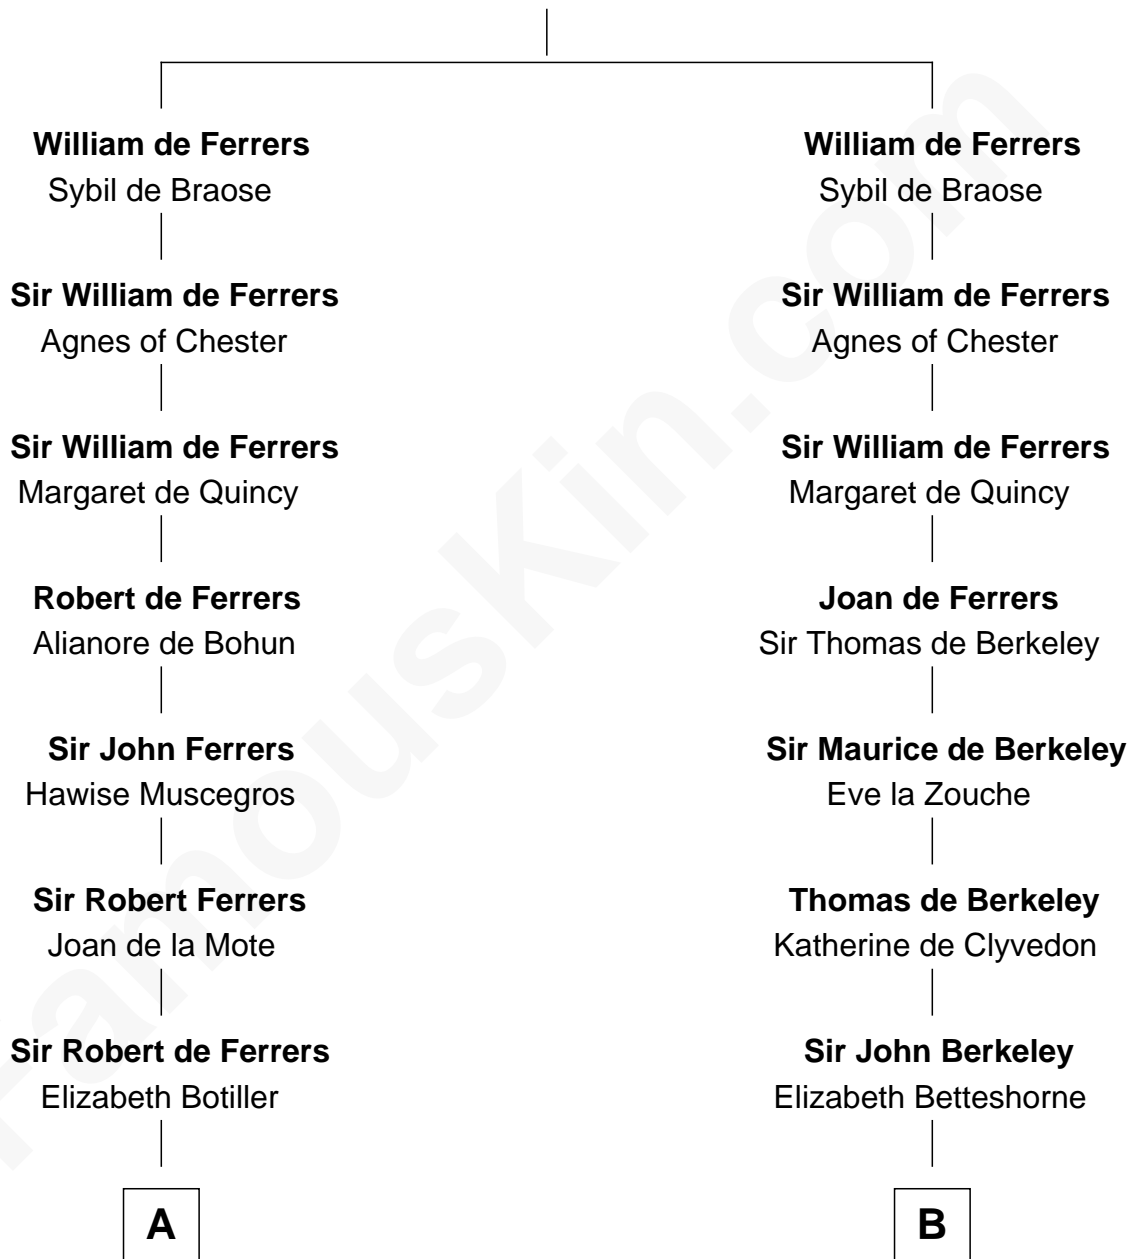

FamousKin.com

Relationship Chart of

Lt. Gen. James Brudenell

Leader of the "Charge of the Light Brigade"

18th cousin 3 times removed of

John Langdon

Signer of the U.S. Constitution

Robert de Ferrers

Margaret Peverel

C

Frances Savile
Francis Brudenell

George Brudenell
Elizabeth Bruce

Robert Brudenell
Anne Bishopp

Robert Brudenell
Penelope Anne Cooke

Lt. Gen. James Brudenell
Charge of the Light Brigade Leader