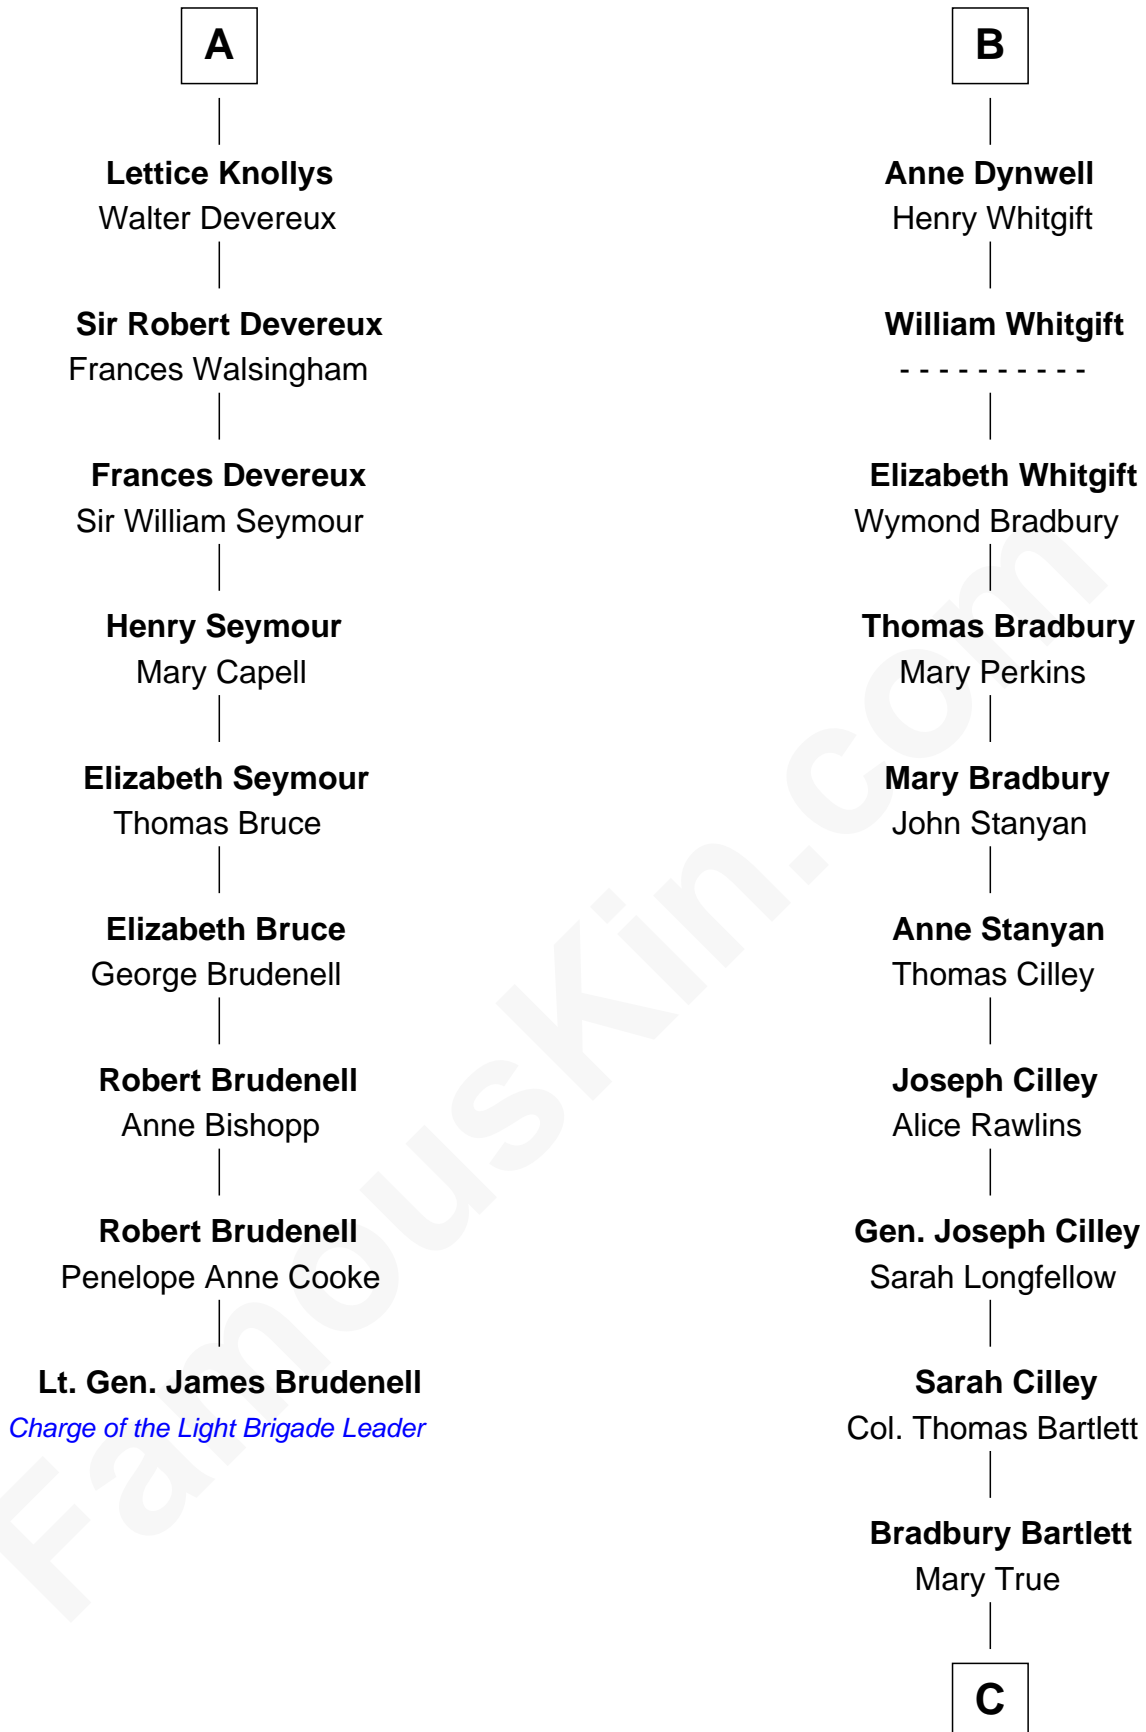

FamousKin.com Relationship Chart of

Lt. Gen. James Brudenell

Leader of the "Charge of the Light Brigade"

15th cousin 5 times removed of

Alan Shepard

Mercury and Apollo Astronaut

Sir Thomas de Beauchamp

Katherine de Mortimer

Sir Roger de Clifford

Katherine de Clifford

Sir Ralph de Greystoke

Maud de Greystoke

Eudo de Welles

Sir Lionel de Welles

Joan de Waterton

Margaret de Welles

Sir Thomas Dymoke

Jane Dymoke

John Fulnetby

Katherine Fulnetby

William Dynwell

B

C

Thomas Bradbury Bartlett
Victoria Elizabeth Williams Cilley

Annie Elizabeth Bartlett
Frederick Johnson Shepard

Alan Bartlett Shepard
Pauline Renza Emerson

Alan Shepard
Mercury and Apollo Astronaut