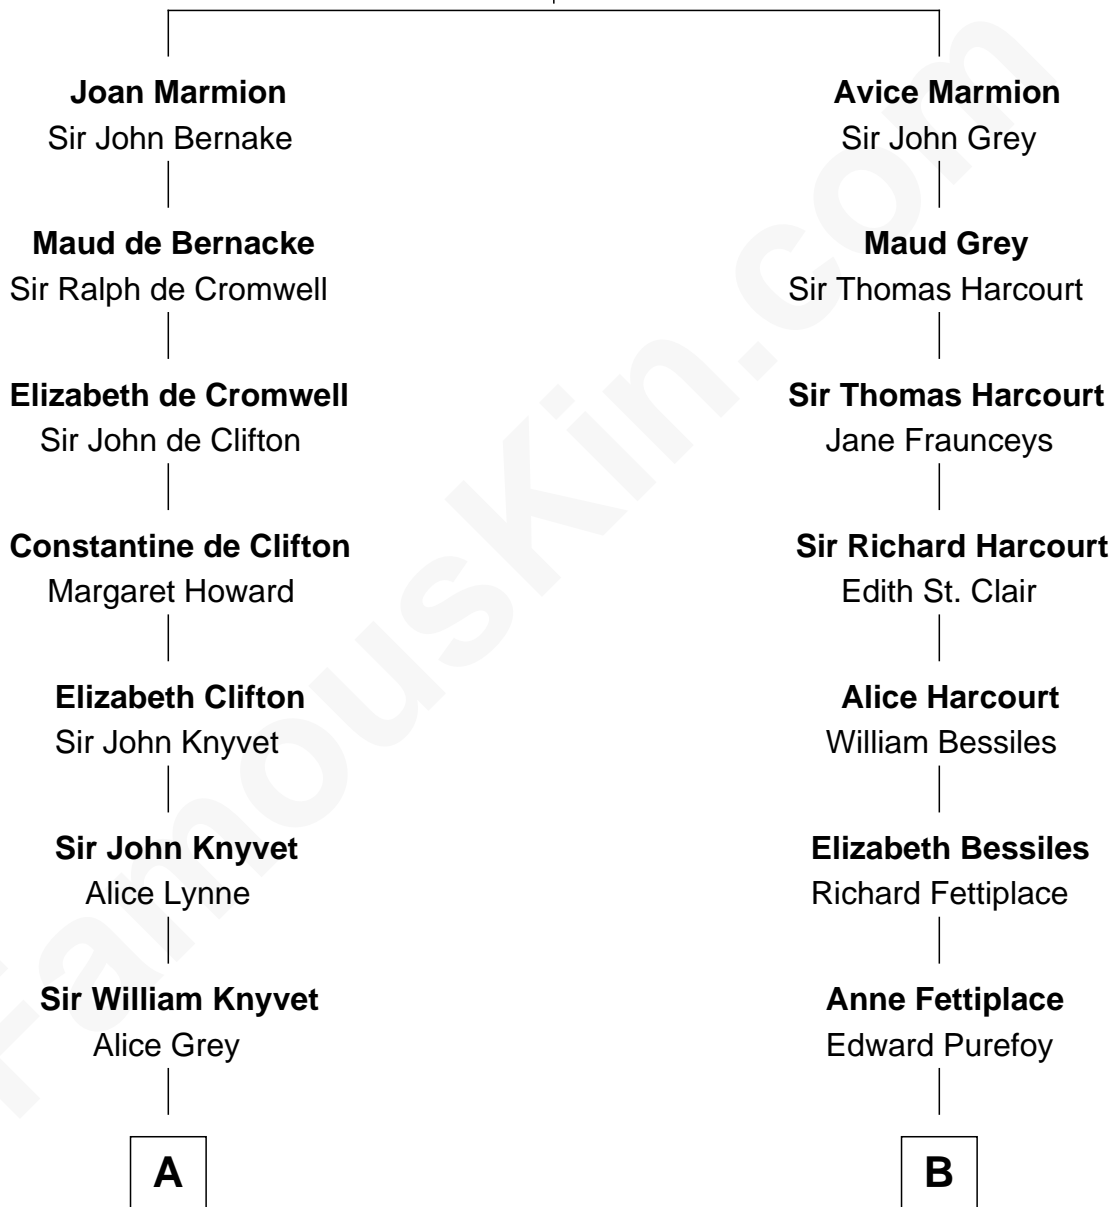

## Relationship Chart of

**Lt. Gen. James Brudenell**

*Leader of the "Charge of the Light Brigade"*

19th cousin of

**Alan Shepard**

*Mercury and Apollo Astronaut*

**Sir John Marmion**

Maud de Furnival

**C**

**Penelope Bowyer**  
George John Cooke

**Penelope Anne Cooke**  
Robert Brudenell

**Lt. Gen. James Brudenell**  
*Charge of the Light Brigade Leader*

**D**

**Annie Elizabeth Bartlett**  
Frederick Johnson Shepard

**Alan Bartlett Shepard**  
Pauline Renza Emerson

**Alan Shepard**  
*Mercury and Apollo Astronaut*

FamousKin.com