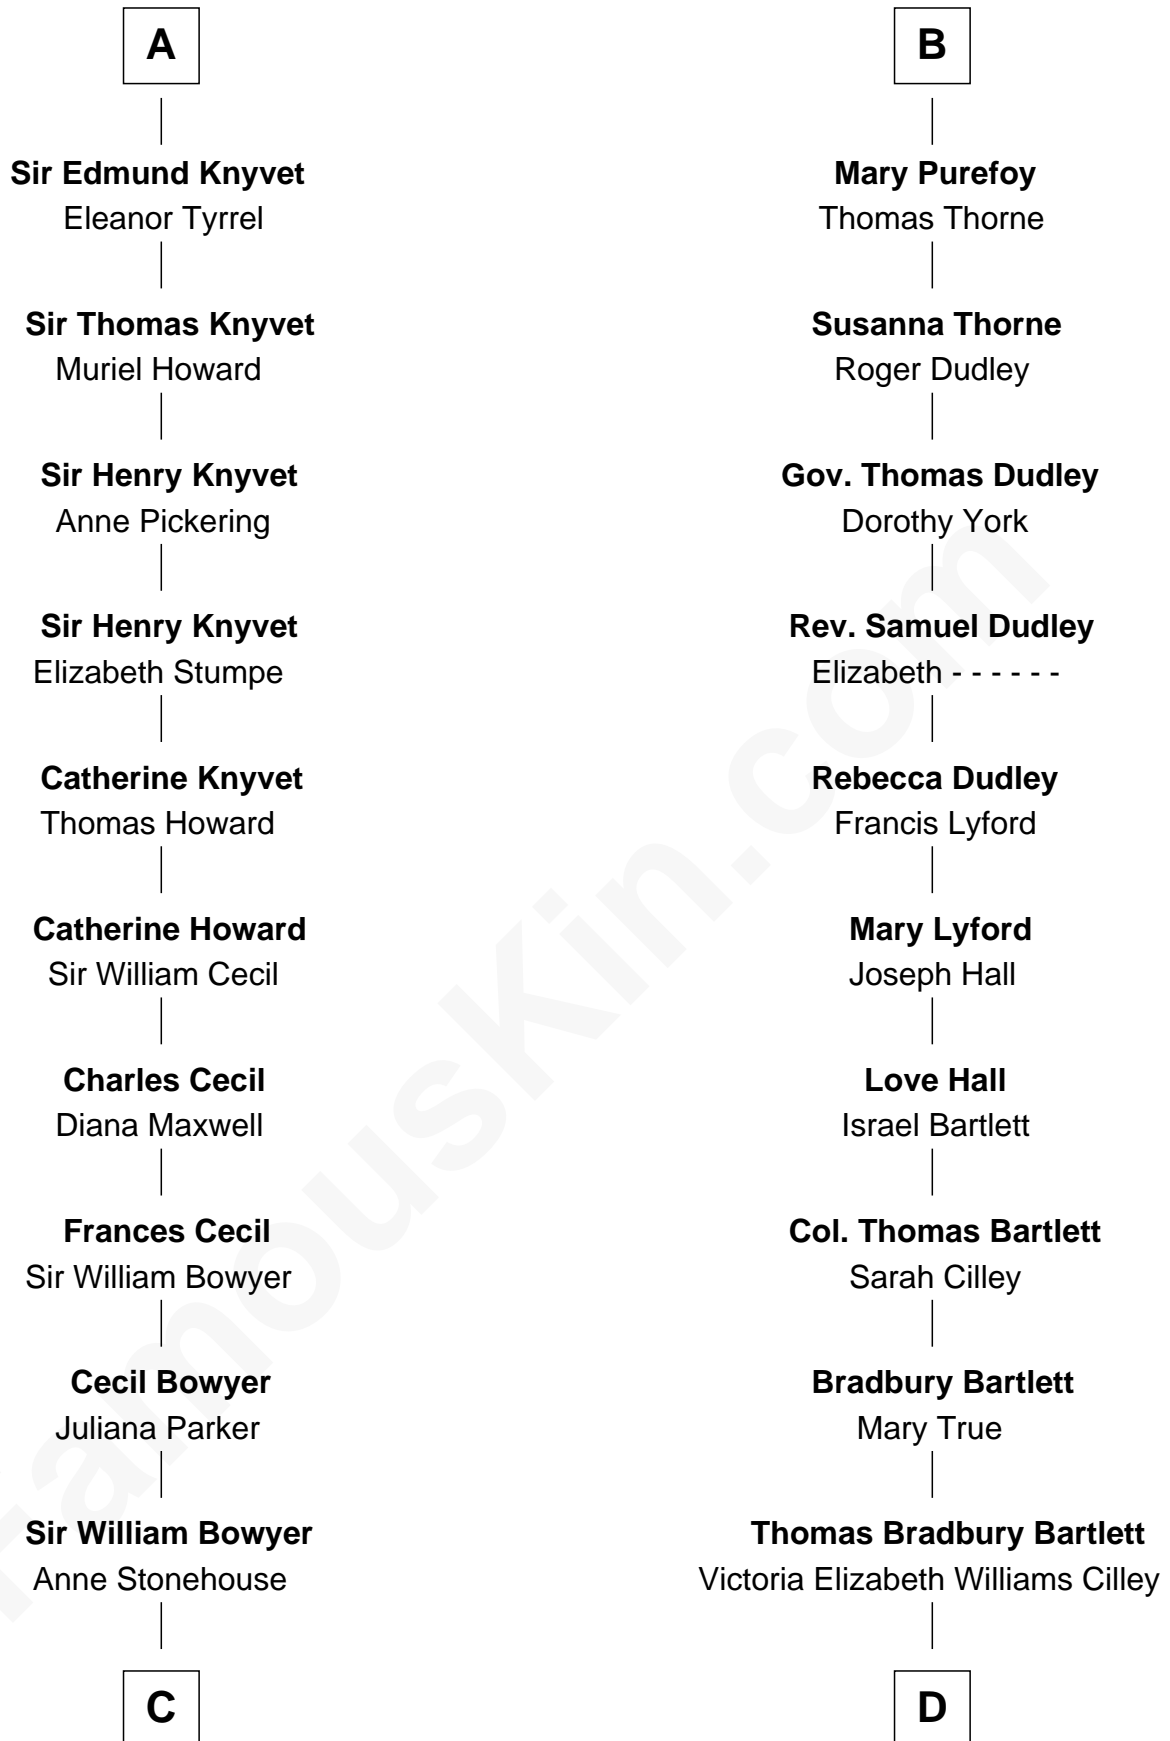

## Relationship Chart of

**Lt. Gen. James Brudenell**

*Leader of the "Charge of the Light Brigade"*

19th cousin of

**Alan Shepard**

*Mercury and Apollo Astronaut*

**Sir John Marmion**

Maud de Furnival

**C**

**Penelope Bowyer**  
George John Cooke

**Penelope Anne Cooke**  
Robert Brudenell

**Lt. Gen. James Brudenell**  
*Charge of the Light Brigade Leader*

**D**

**Annie Elizabeth Bartlett**  
Frederick Johnson Shepard

**Alan Bartlett Shepard**  
Pauline Renza Emerson

**Alan Shepard**  
*Mercury and Apollo Astronaut*

FamousKin.com