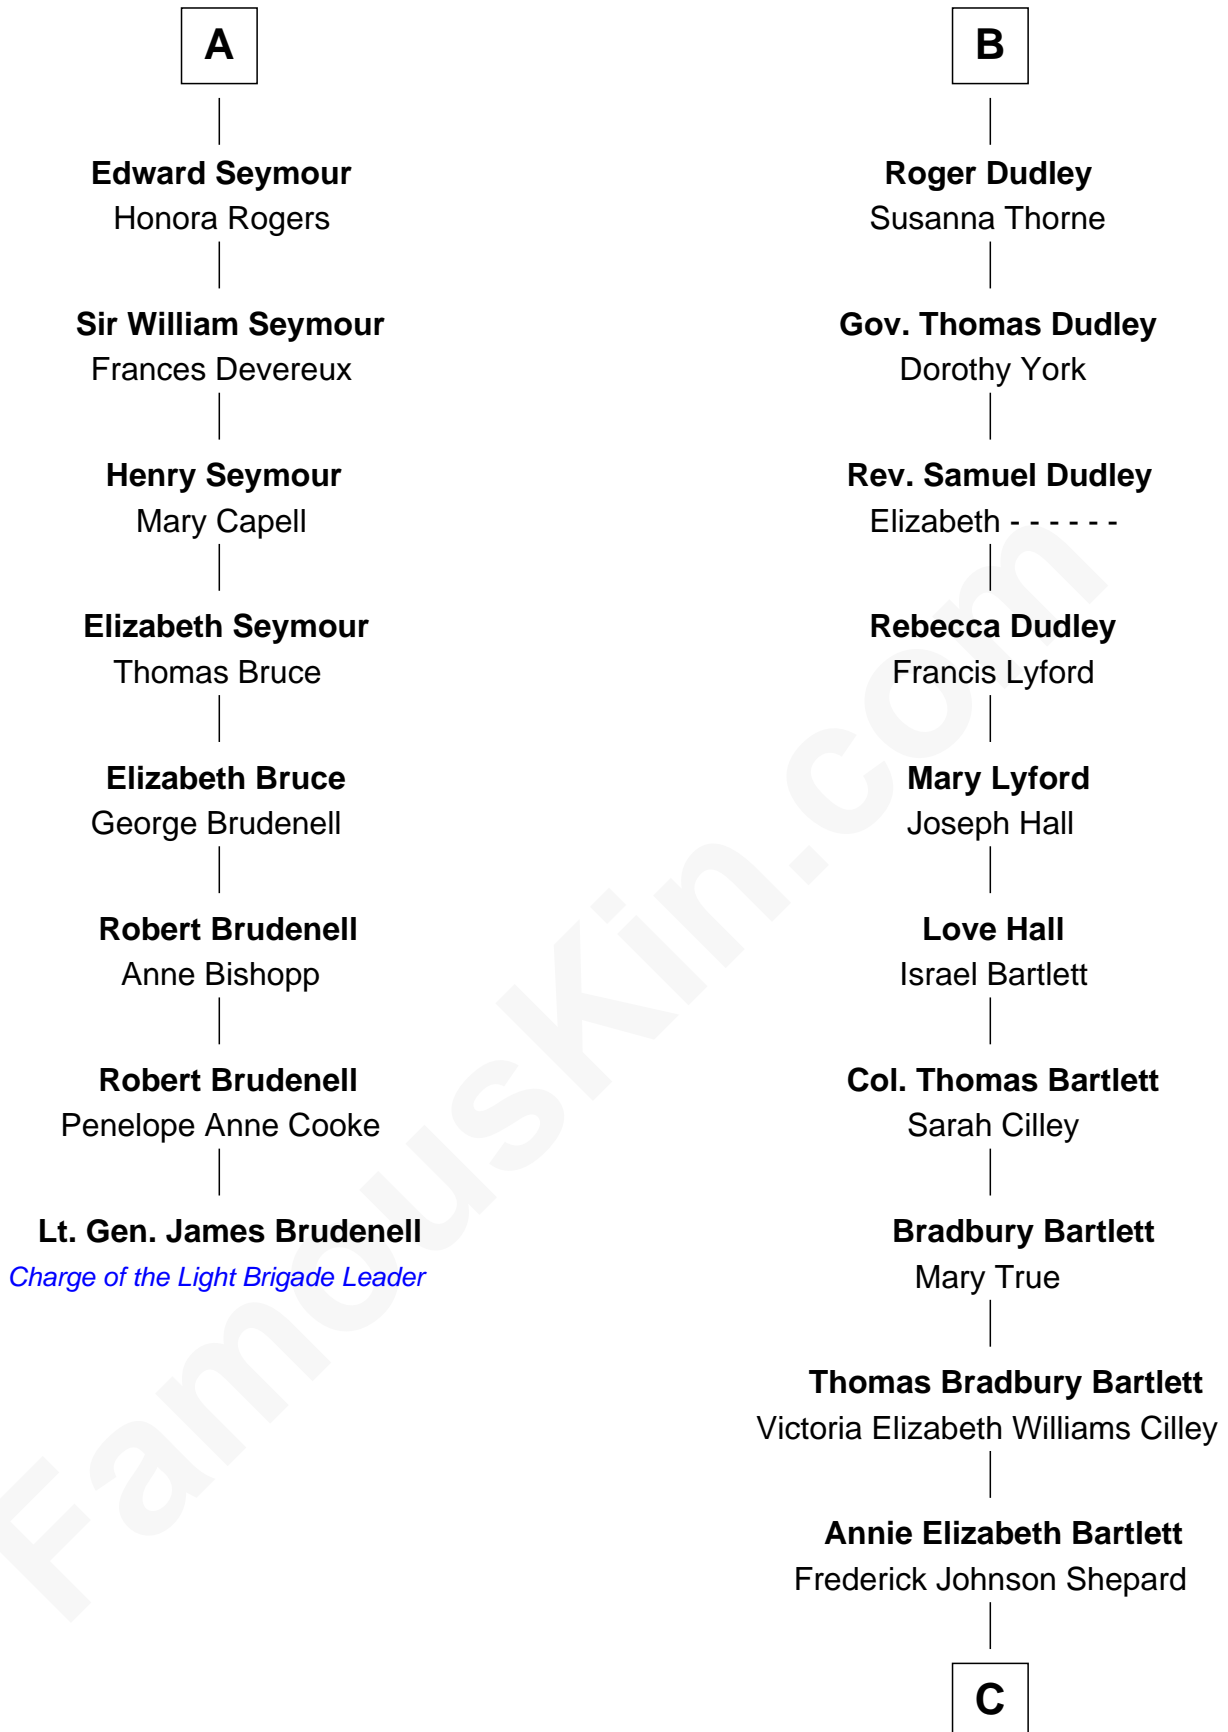

FamousKin.com Relationship Chart of

Lt. Gen. James Brudenell

Leader of the "Charge of the Light Brigade"

14th cousin 4 times removed of

Alan Shepard

Mercury and Apollo Astronaut

Sir Philip le Despencer

Elizabeth - - - - -

Margery Wentworth

Sir John Seymour

Edward Seymour

Anne Stanhope

Edward Seymour

Katherine Grey

A

Alice le Despenser

Cecily Willoughby

Sir John Sutton

Cecily Grey

Sir Henry Dudley

- - - - - Ashton

Probable

B

C

Alan Bartlett Shepard
Pauline Renza Emerson

Alan Shepard
Mercury and Apollo Astronaut

FamousKin.com