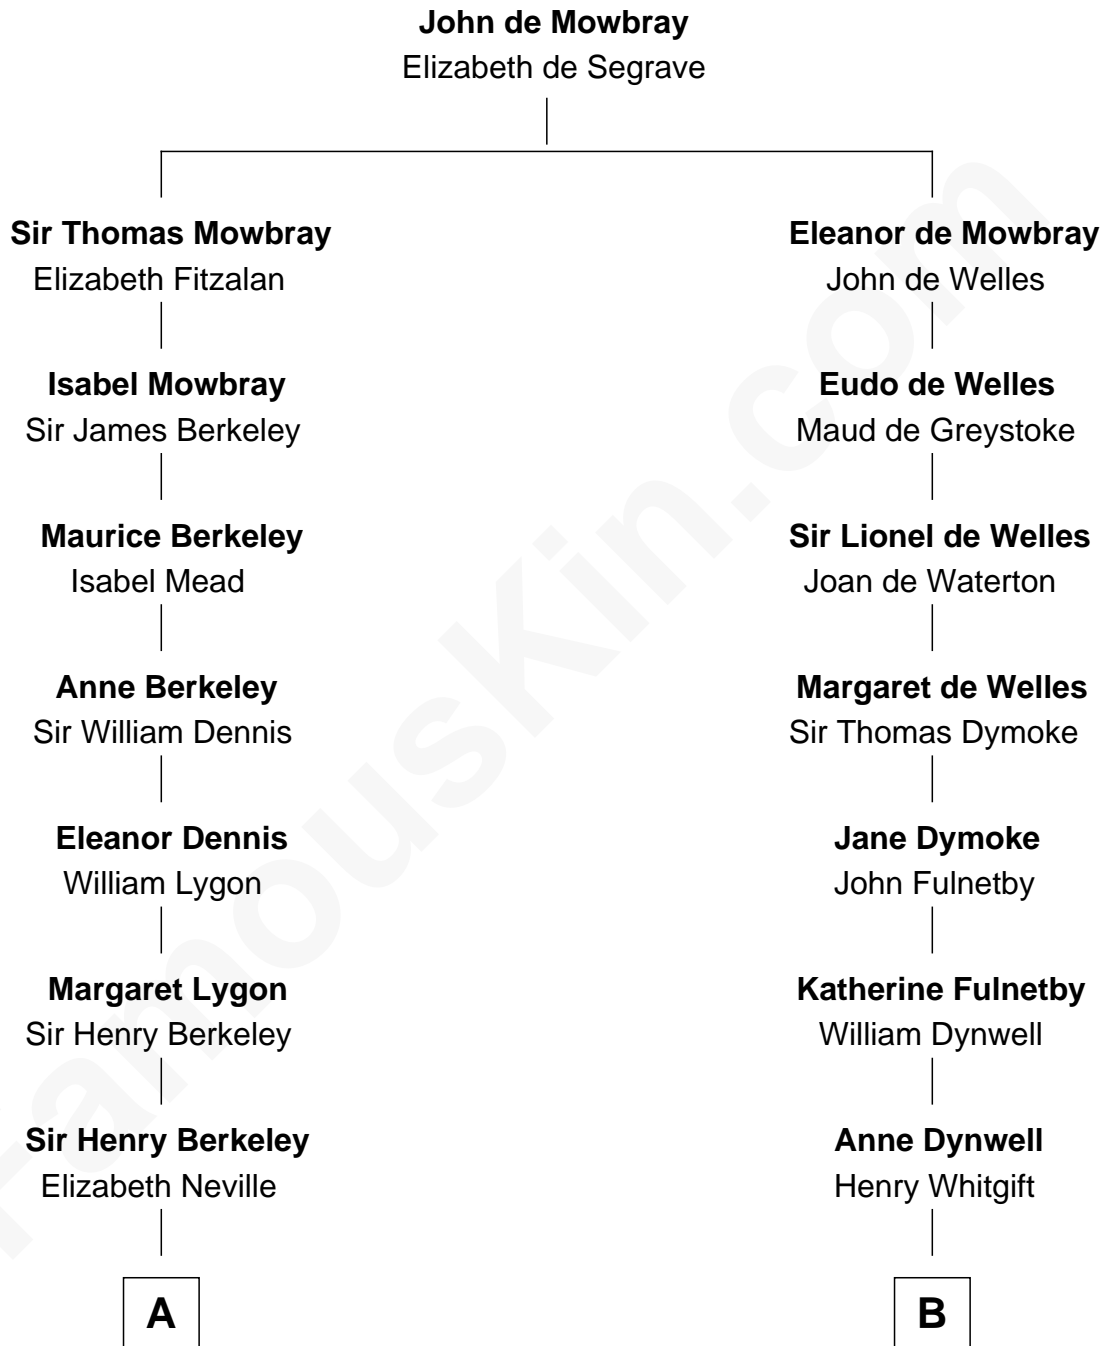

FamousKin.com Relationship Chart of

Lt. Gen. James Brudenell

Leader of the "Charge of the Light Brigade"

13th cousin 6 times removed of

Alan Shepard

Mercury and Apollo Astronaut

C

Annie Elizabeth Bartlett
Frederick Johnson Shepard

Alan Bartlett Shepard
Pauline Renza Emerson

Alan Shepard
Mercury and Apollo Astronaut

FamousKin.com