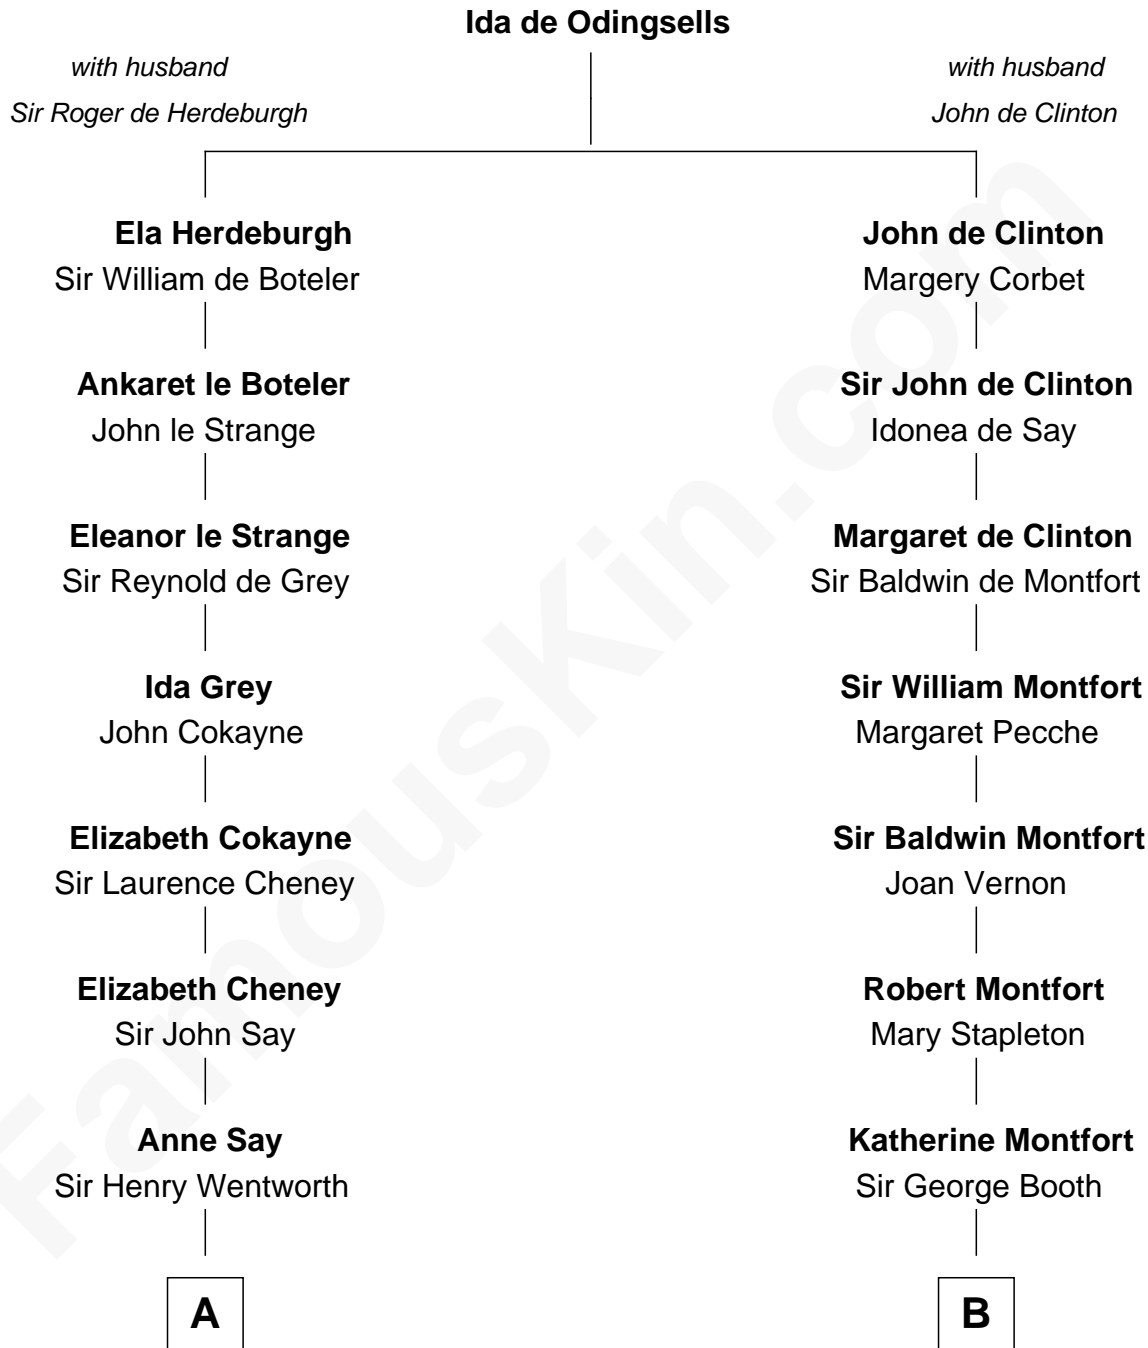

FamousKin.com

Relationship Chart of

Lt. Gen. James Brudenell

Leader of the "Charge of the Light Brigade"

17th cousin 4 times removed of

Christian Herter

59th Governor of Massachusetts

C

|
Sarah Fiske
Erastus Miles

|
Archibald Miles
Mary Treese

|
Mary Miles
Christian Herter

|
Albert Herter
Adele McGinnis

|
Christian Herter

59th Governor of Massachusetts