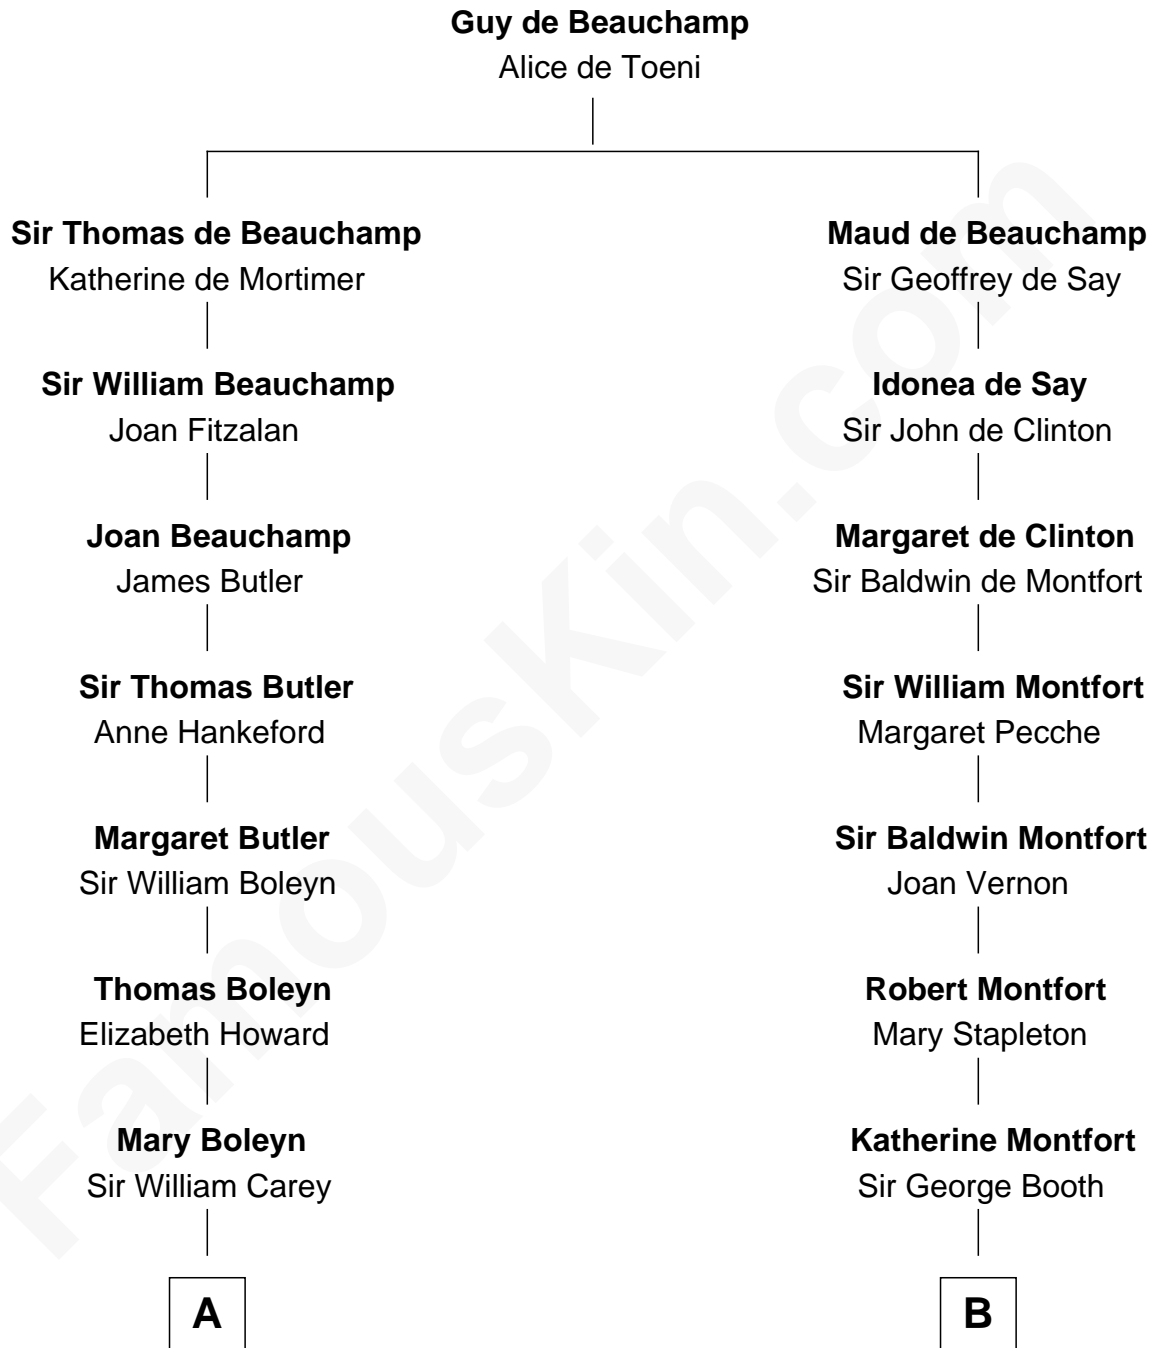

FamousKin.com

Relationship Chart of

Lt. Gen. James Brudenell

Leader of the "Charge of the Light Brigade"

16th cousin 5 times removed of

Christian Herter

59th Governor of Massachusetts

C

|
Sarah Fiske
Erastus Miles

|
Archibald Miles
Mary Treese

|
Mary Miles
Christian Herter

|
Albert Herter
Adele McGinnis

|
Christian Herter
59th Governor of Massachusetts

FamousKin.com