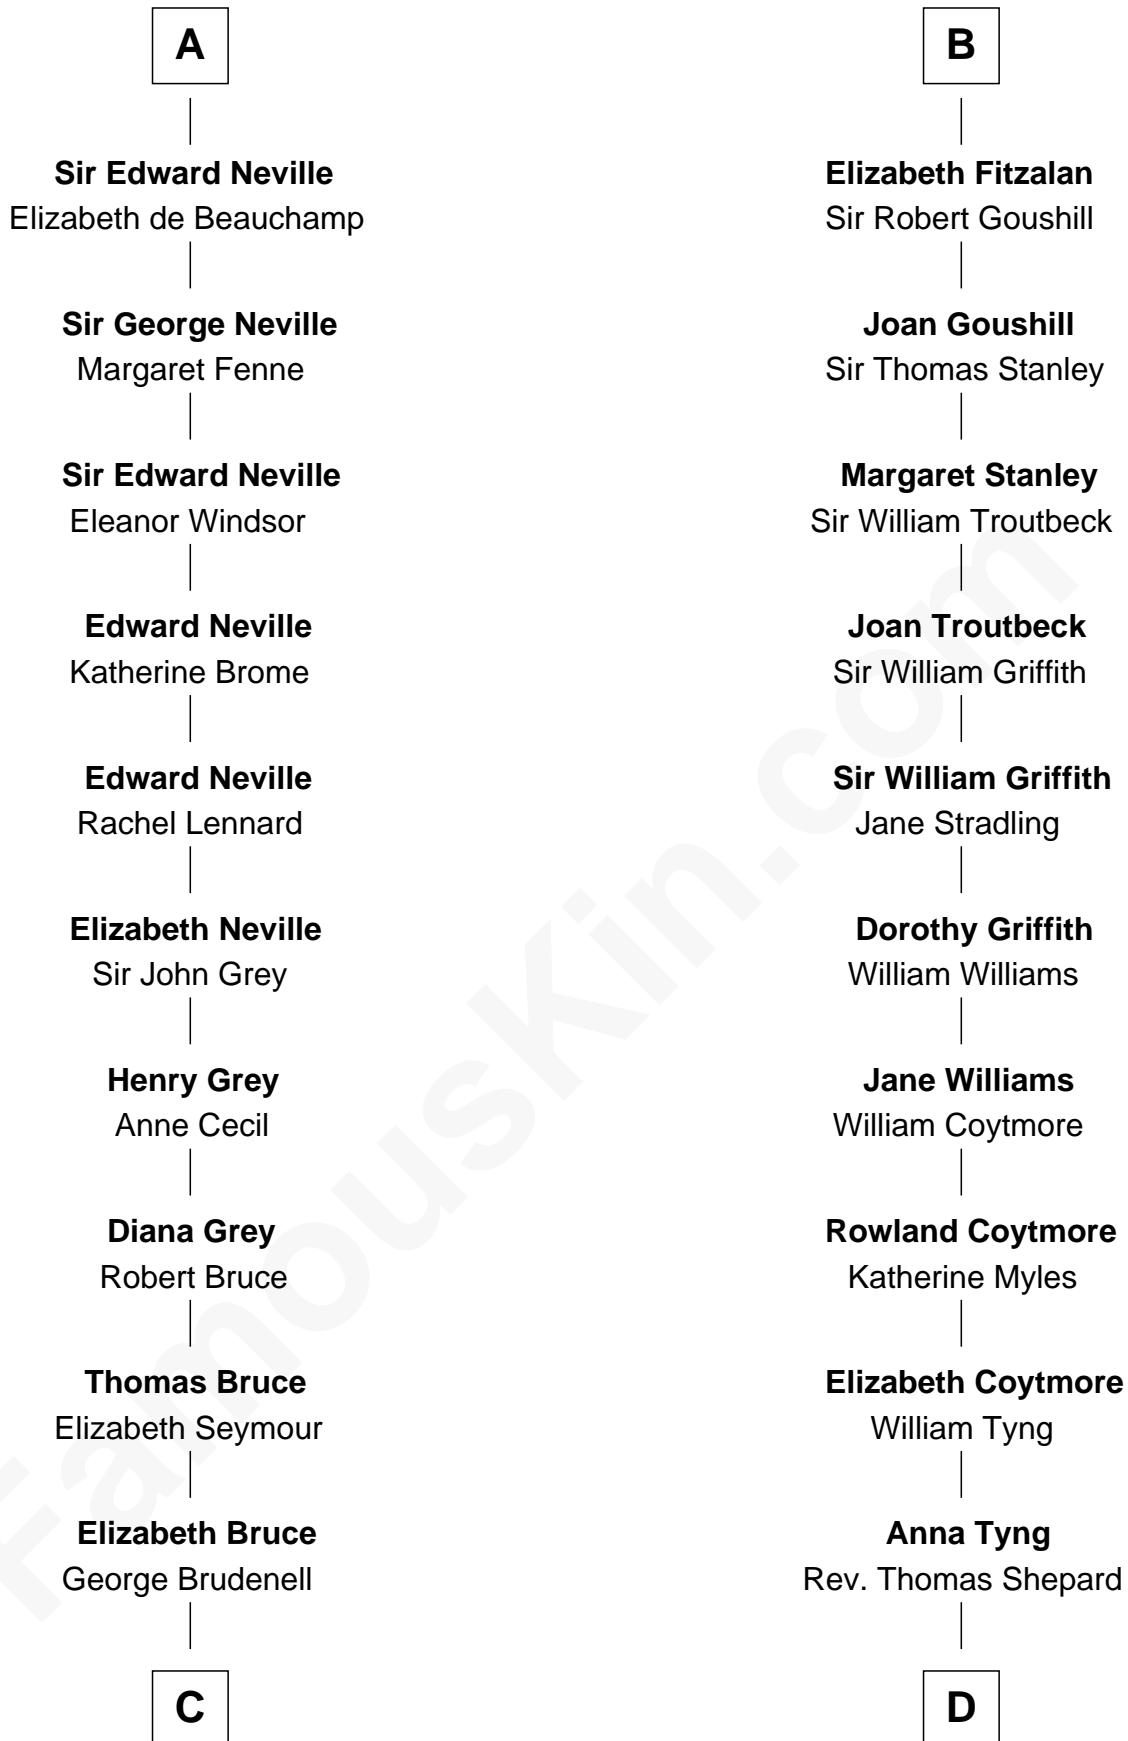

## Relationship Chart of

**Lt. Gen. James Brudenell**

*Leader of the "Charge of the Light Brigade"*

19th cousin 2 times removed of

**John Quincy Adams**

*6th U.S. President*

**Roger le Bigod**

Ida de Tony