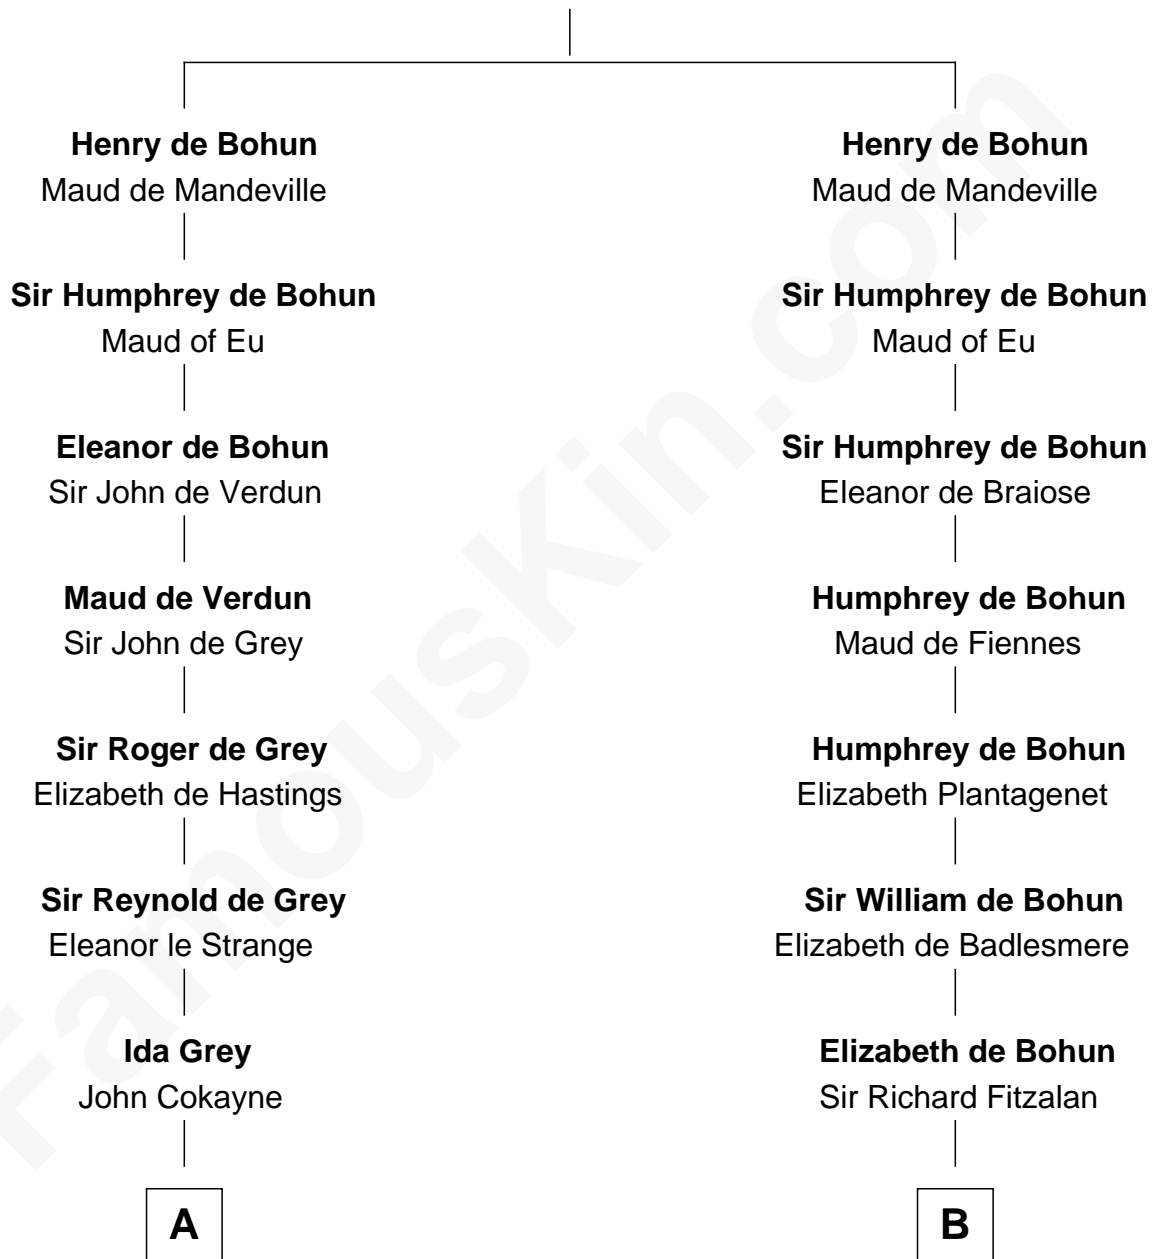

# FamousKin.com

## Relationship Chart of

**Lt. Gen. James Brudenell**

*Leader of the "Charge of the Light Brigade"*

20th cousin 1 time removed of

**John Quincy Adams**

*6th U.S. President*

**Humphrey IV de Bohun**

Margaret of Scotland

**C**

**Elizabeth Bruce**  
George Brudenell

**Robert Brudenell**  
Anne Bishopp

**Robert Brudenell**  
Penelope Anne Cooke

**Lt. Gen. James Brudenell**  
*Charge of the Light Brigade Leader*

**D**

**Anna Shepard**  
Daniel Quincy