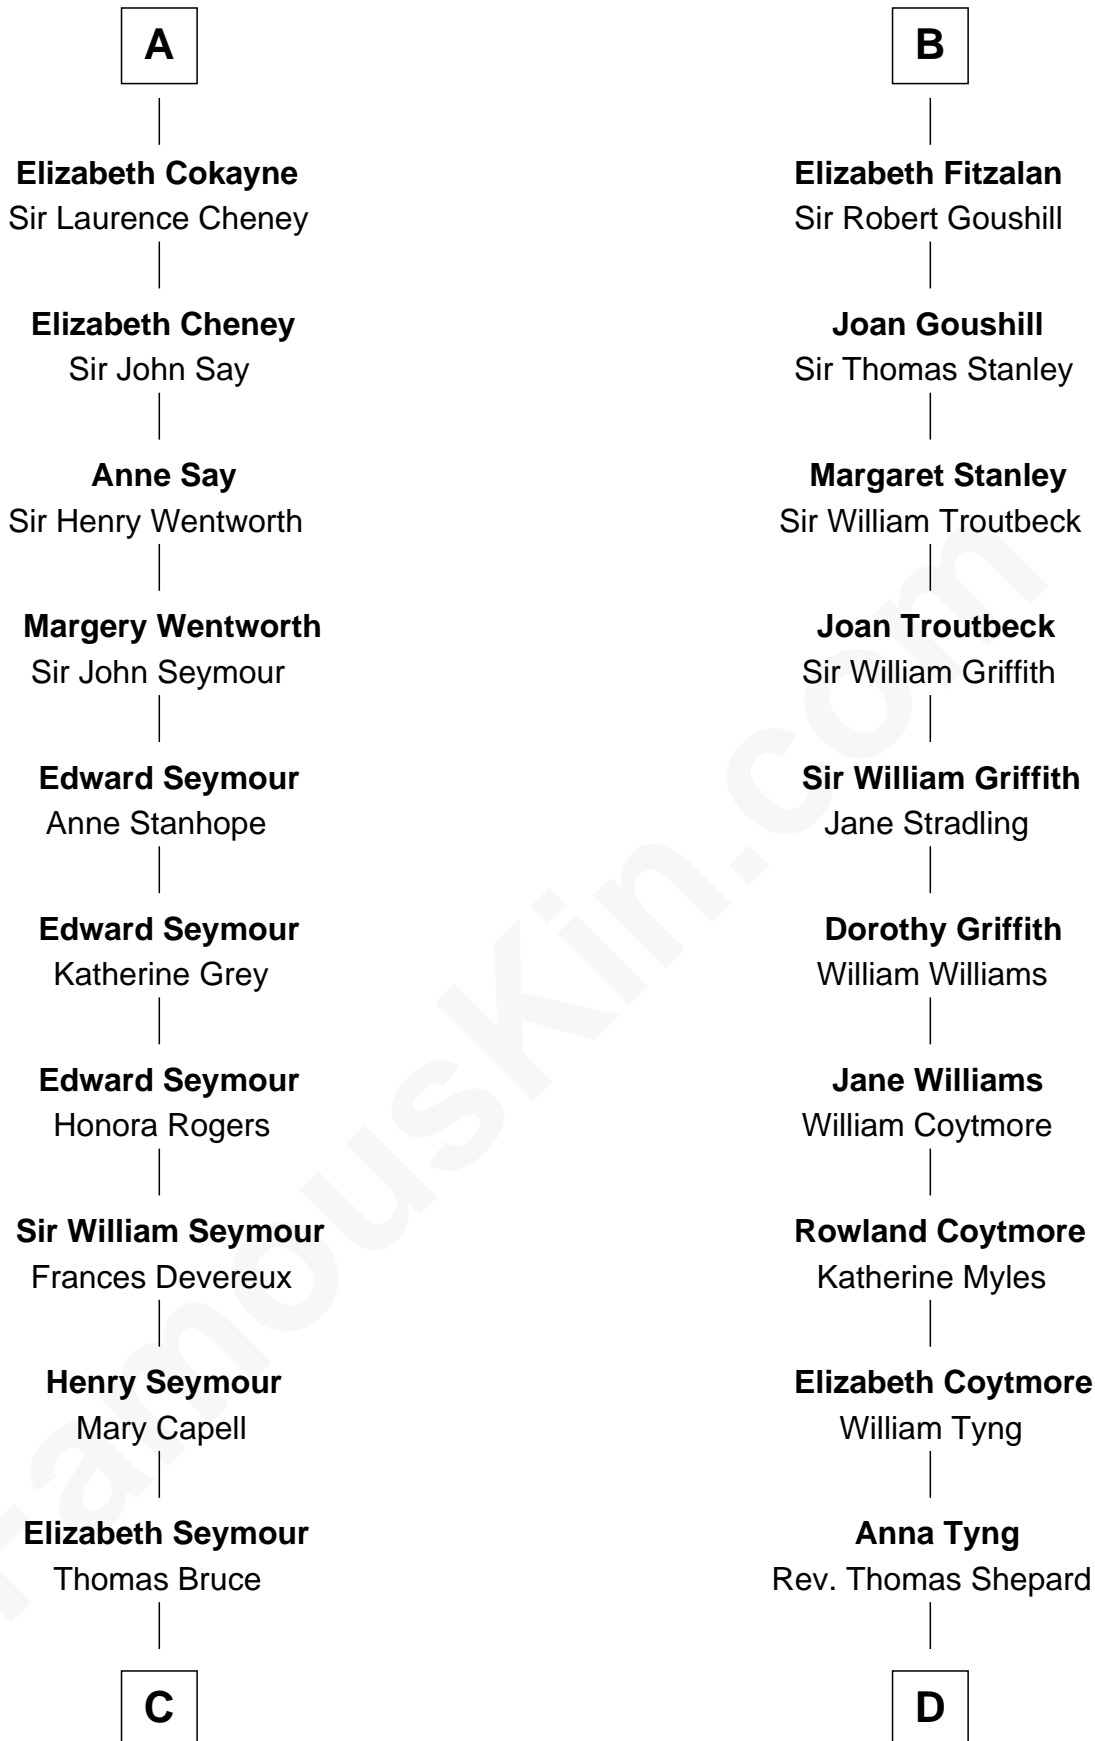

## Relationship Chart of

**Lt. Gen. James Brudenell**

*Leader of the "Charge of the Light Brigade"*

20th cousin 1 time removed of

**John Quincy Adams**

*6th U.S. President*

**Humphrey IV de Bohun**

Margaret of Scotland

**C**

**Elizabeth Bruce**  
George Brudenell

**Robert Brudenell**  
Anne Bishopp

**Robert Brudenell**  
Penelope Anne Cooke

**Lt. Gen. James Brudenell**  
*Charge of the Light Brigade Leader*

**D**

**Anna Shepard**  
Daniel Quincy