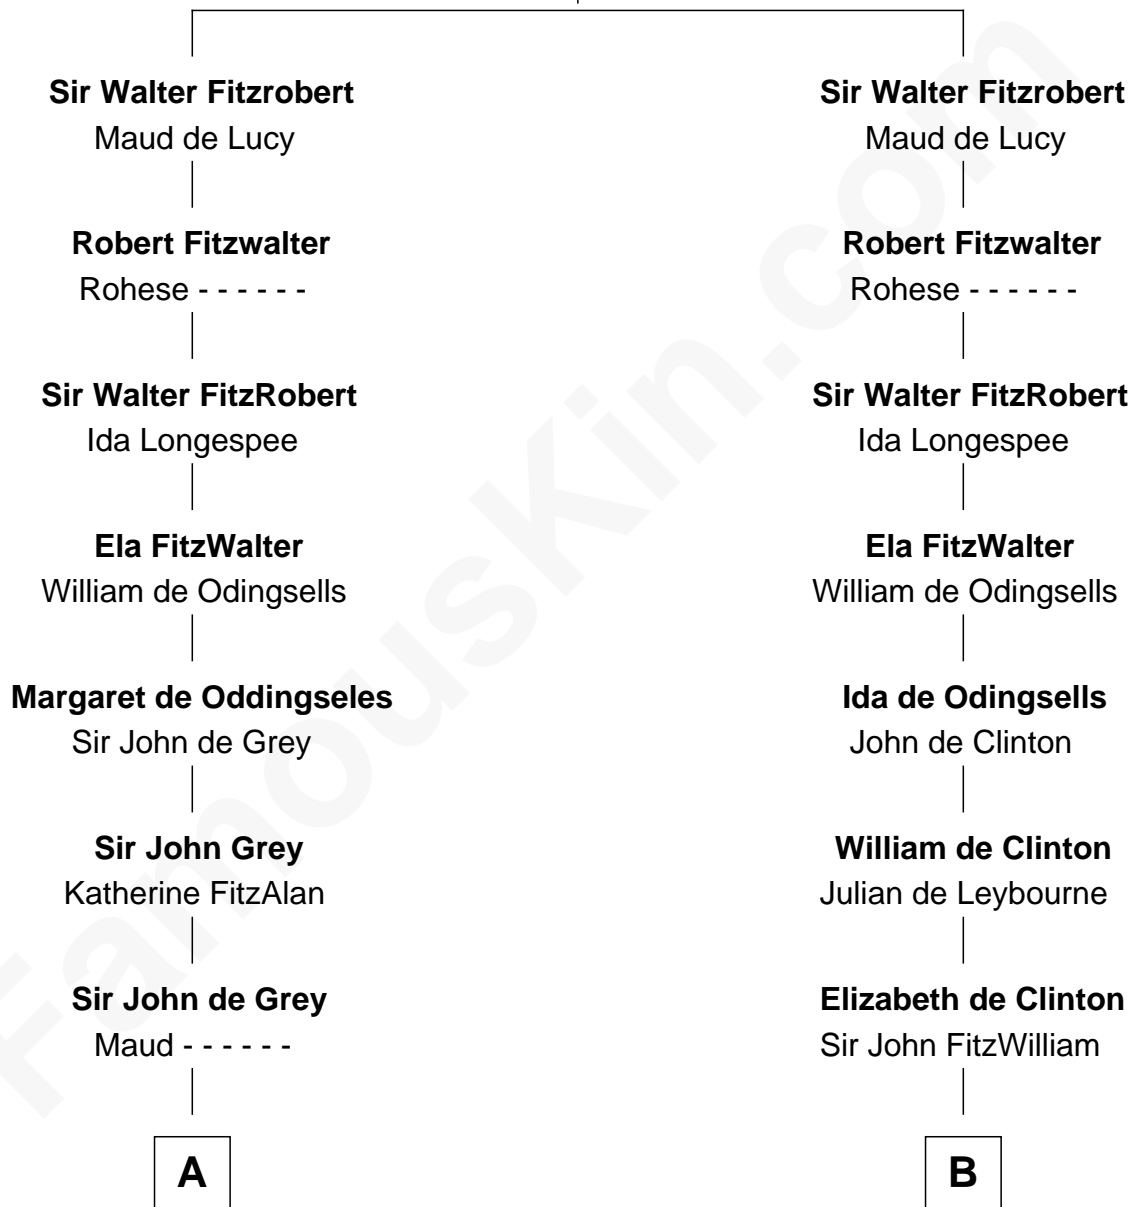

Robert Fitzrichard

Maud de St. Liz