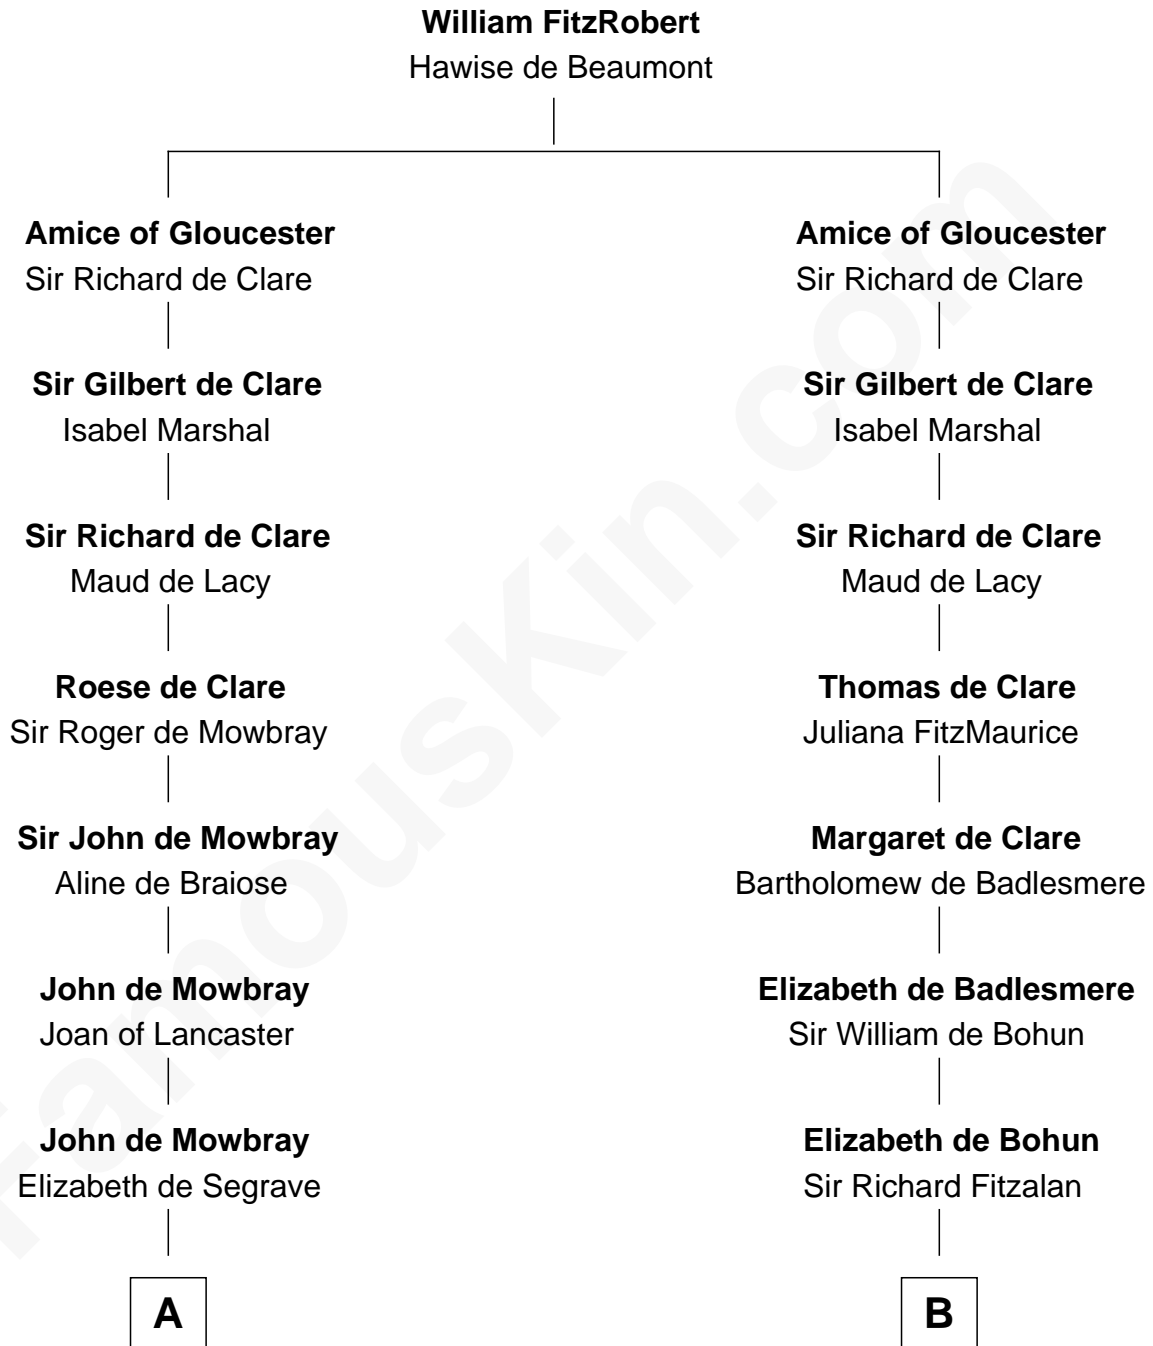

## Relationship Chart of

**Lt. Gen. James Brudenell**

*Leader of the "Charge of the Light Brigade"*

20th cousin 1 time removed of

**John Quincy Adams**

*6th U.S. President*

**C**

**Anne Boscawen**

Sir Cecil Bishopp

**Anne Bishopp**

Robert Brudenell

**Robert Brudenell**

Penelope Anne Cooke

**Lt. Gen. James Brudenell**

*Charge of the Light Brigade Leader*

**D**