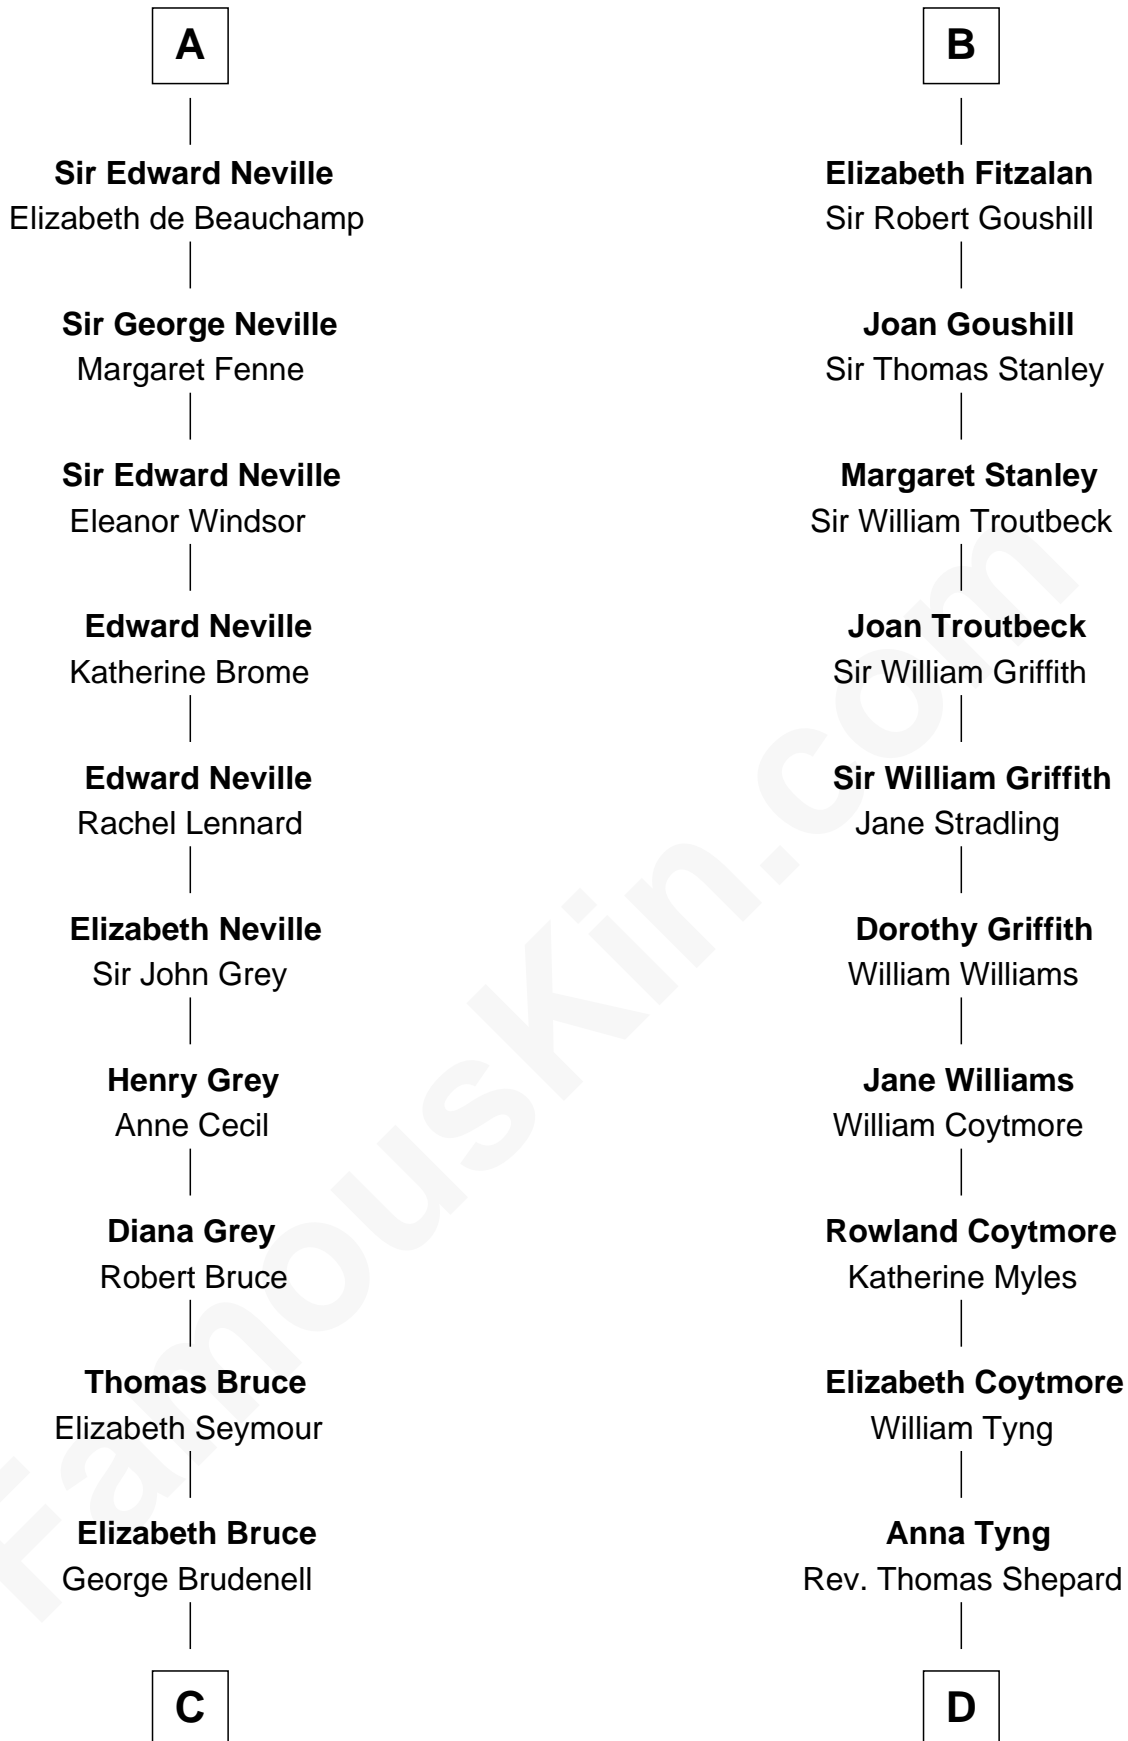

FamousKin.com

Relationship Chart of

Lt. Gen. James Brudenell

Leader of the "Charge of the Light Brigade"

19th cousin 2 times removed of

John Quincy Adams

6th U.S. President

C