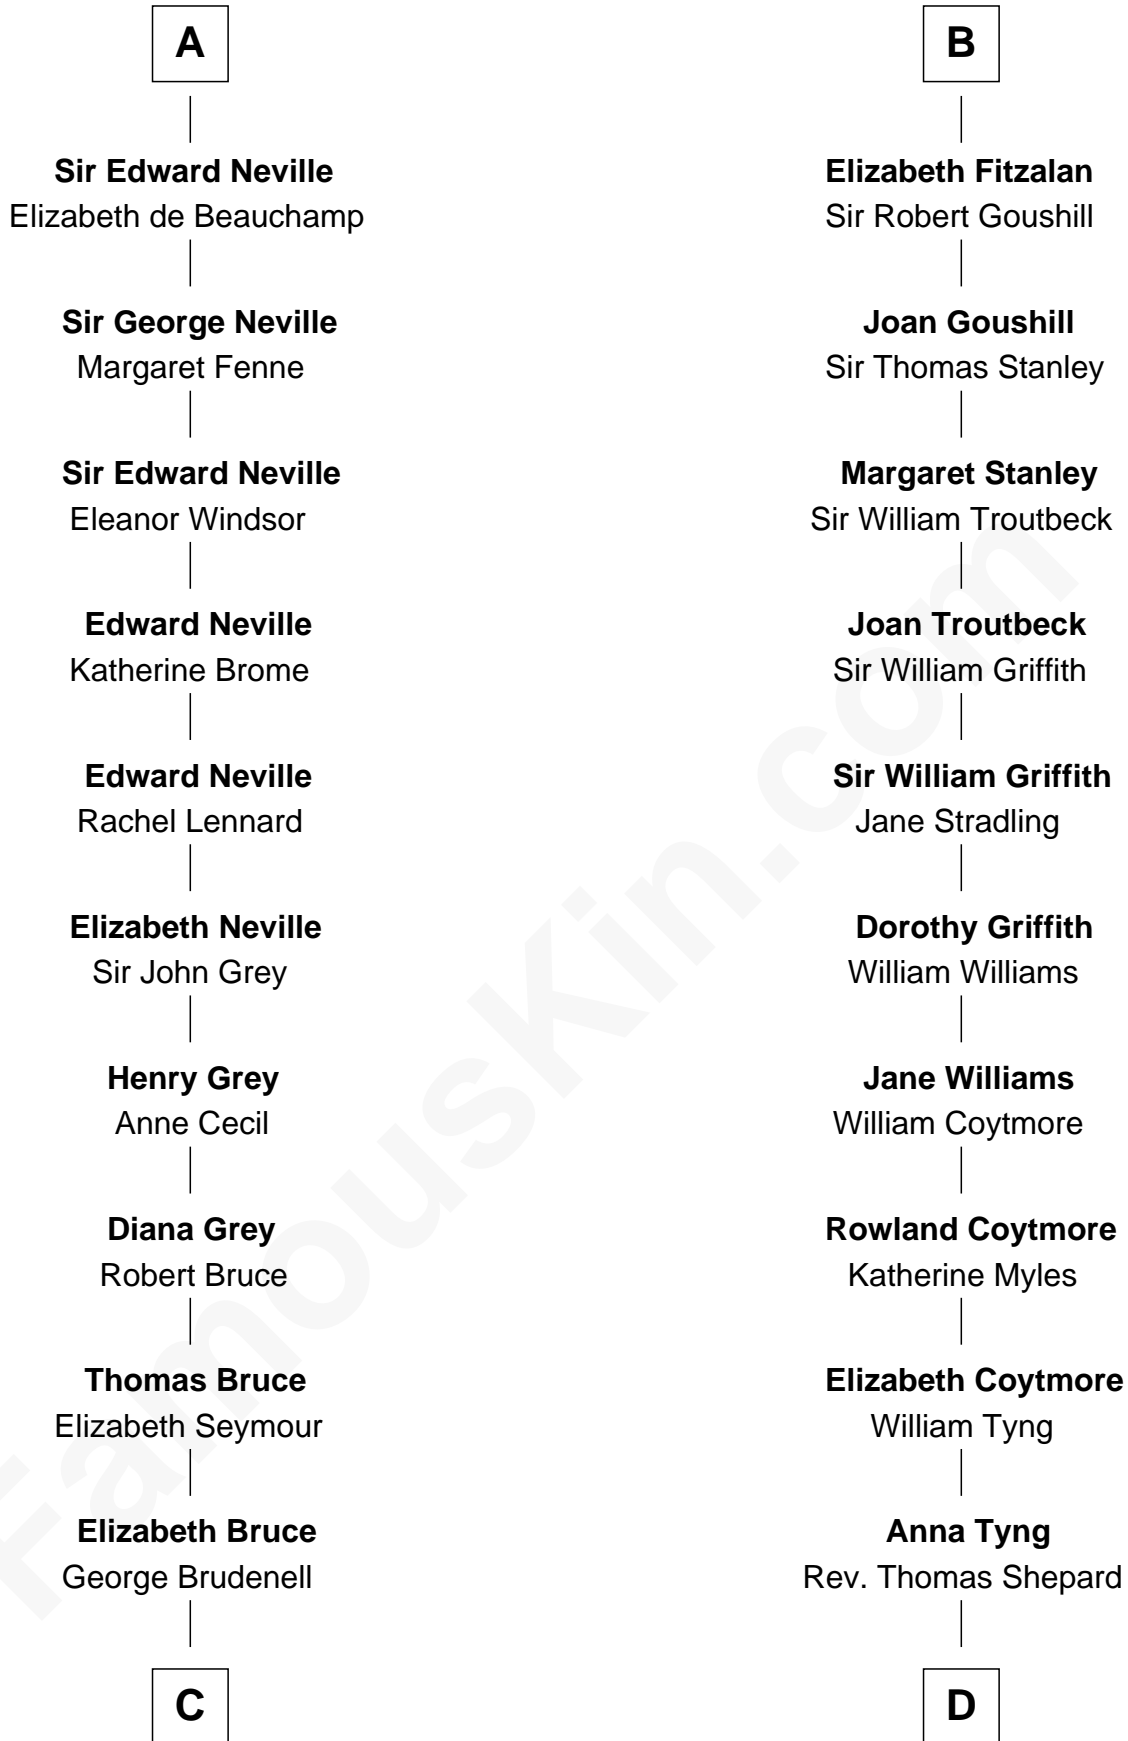

FamousKin.com

Relationship Chart of

Lt. Gen. James Brudenell

Leader of the "Charge of the Light Brigade"

19th cousin 1 time removed of

Abigail (Smith) Adams

First Lady of President John Adams

Roger le Bigod

Ida de Tony

C

Robert Brudenell

Anne Bishopp

Robert Brudenell

Penelope Anne Cooke

Lt. Gen. James Brudenell

Charge of the Light Brigade Leader