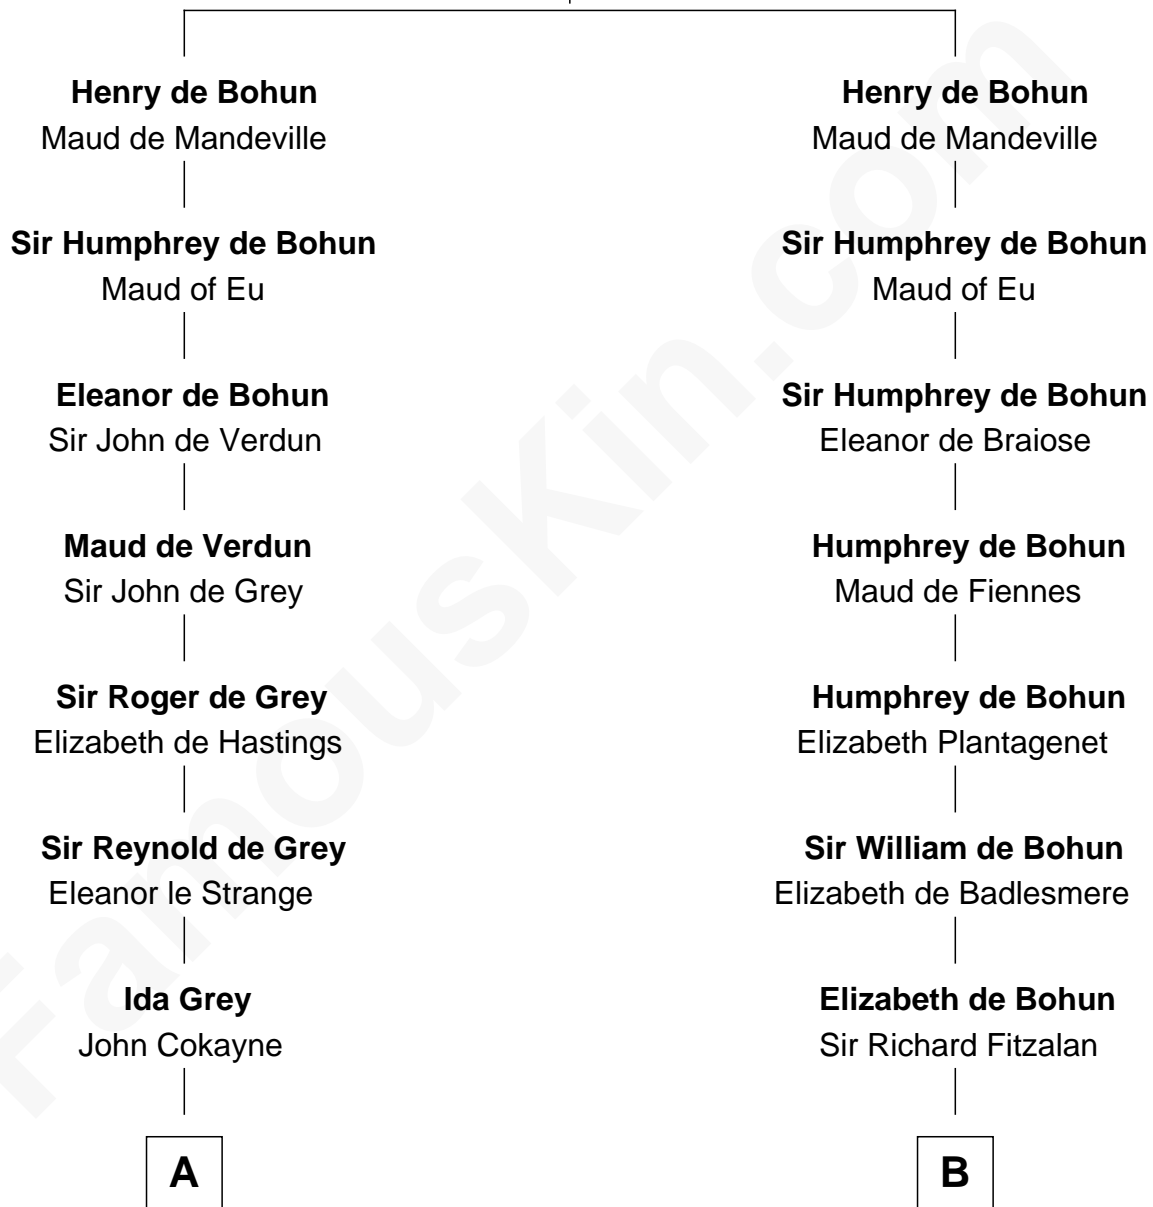

## Relationship Chart of

**Lt. Gen. James Brudenell**

*Leader of the "Charge of the Light Brigade"*

20th cousin of

**Abigail (Smith) Adams**

*First Lady of President John Adams*

**Humphrey IV de Bohun**

Margaret of Scotland

**C**

**Elizabeth Bruce**  
George Brudenell

**Robert Brudenell**  
Anne Bishopp

**Robert Brudenell**  
Penelope Anne Cooke

**Lt. Gen. James Brudenell**  
*Charge of the Light Brigade Leader*

**D**

**Anna Shepard**  
Daniel Quincy