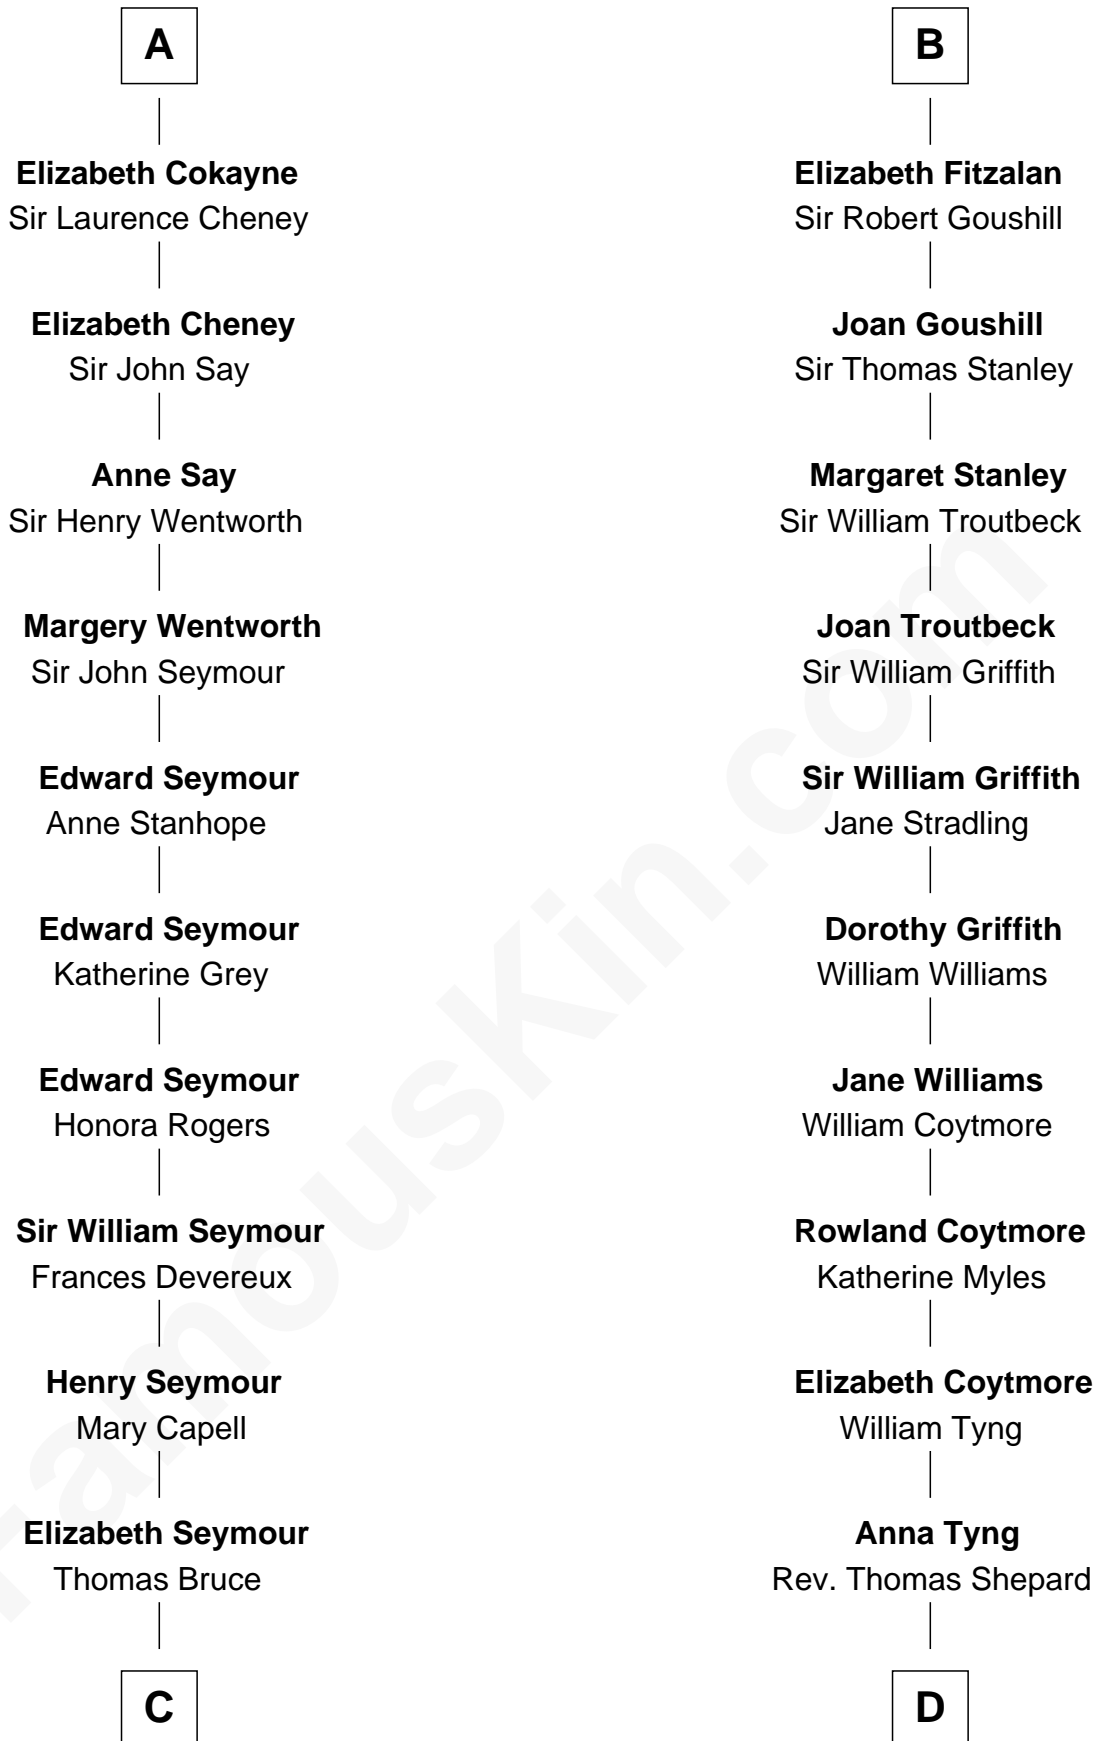

## Relationship Chart of

**Lt. Gen. James Brudenell**

*Leader of the "Charge of the Light Brigade"*

20th cousin of

**Abigail (Smith) Adams**

*First Lady of President John Adams*

**Humphrey IV de Bohun**

Margaret of Scotland

**C**

**Elizabeth Bruce**  
George Brudenell

**Robert Brudenell**  
Anne Bishopp

**Robert Brudenell**  
Penelope Anne Cooke

**Lt. Gen. James Brudenell**  
*Charge of the Light Brigade Leader*

**D**

**Anna Shepard**  
Daniel Quincy